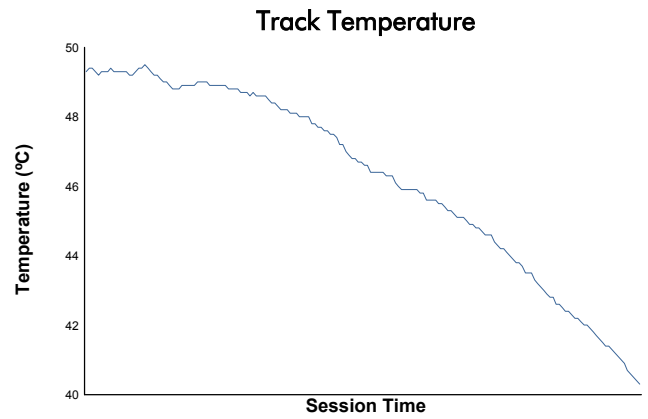

**FIA WEC**  
Rookie Test  
Afternoon session  
Weather Report

Track Status: **DRY**