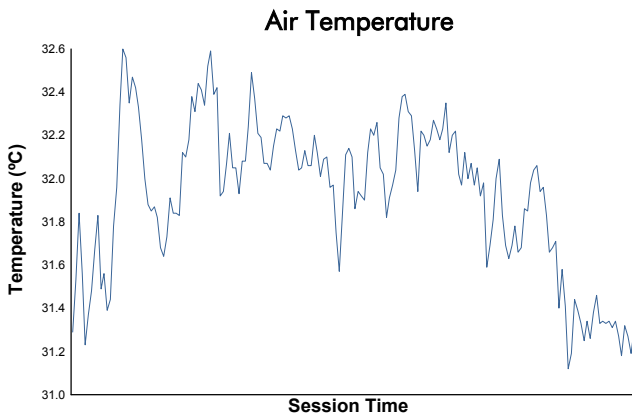

**FIA WEC**  
Rookie Test  
Afternoon session  
Weather Report

Track Status: **DRY**