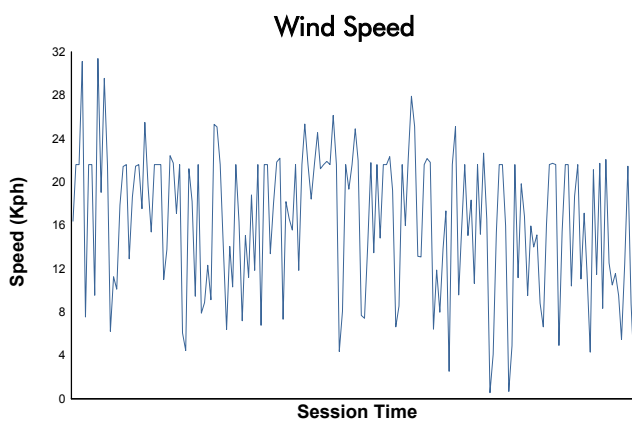

**FIA WEC**  
Rookie Test  
Afternoon session  
Weather Report

Track Status: **DRY**