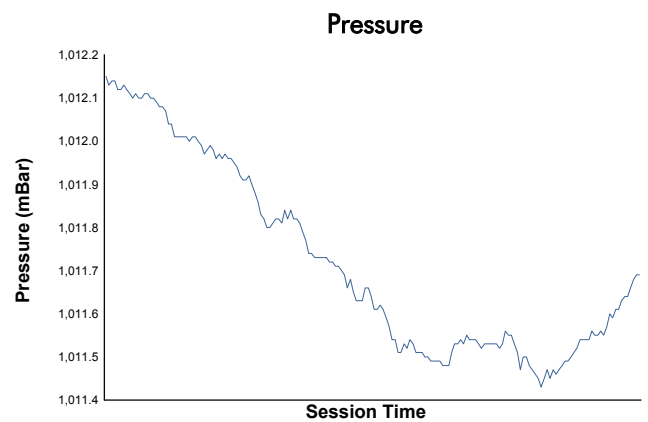

**FIA WEC**  
Rookie Test  
Afternoon session  
Weather Report

Track Status: **DRY**