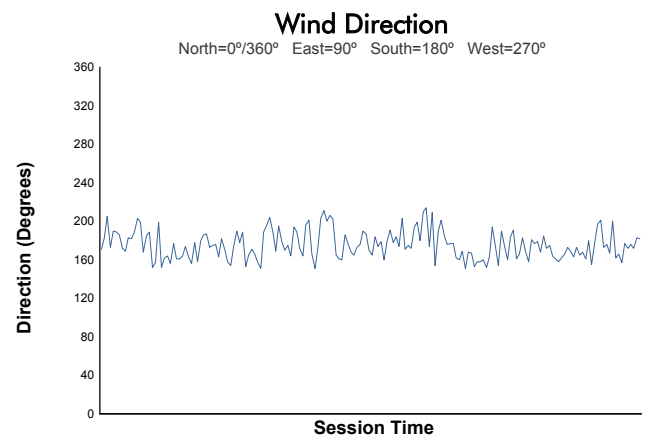

**FIA WEC**  
Rookie Test  
Afternoon session  
Weather Report

Track Status: **DRY**