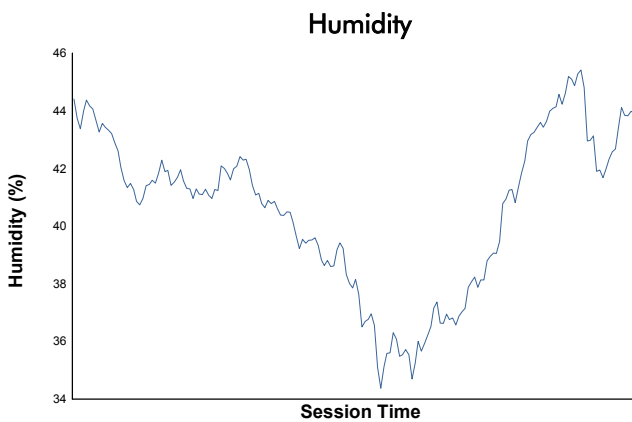

**FIA WEC**  
Rookie Test  
Afternoon session  
Weather Report

Track Status: **DRY**