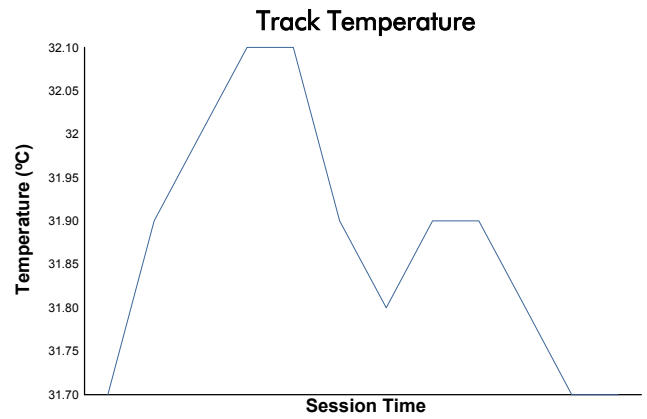

FIA WEC
Qatar 1812 KM
Qualifying LMGT3

Weather Report

Track Status: **DRY**