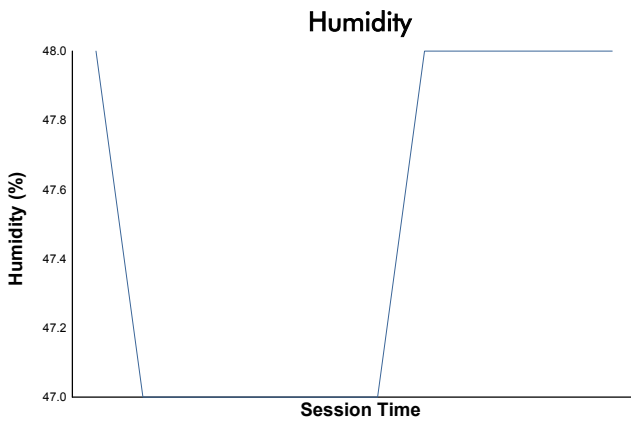

FIA WEC
Qatar 1812 KM
Qualifying LMGT3

Weather Report

Track Status: **DRY**