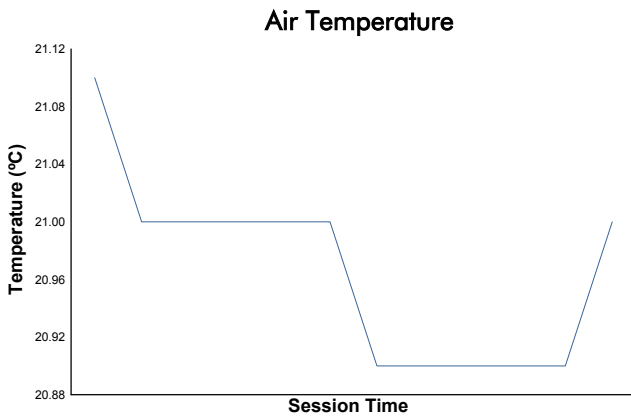

FIA WEC
Qatar 1812 KM
Qualifying LMGT3

Weather Report

Track Status: **DRY**