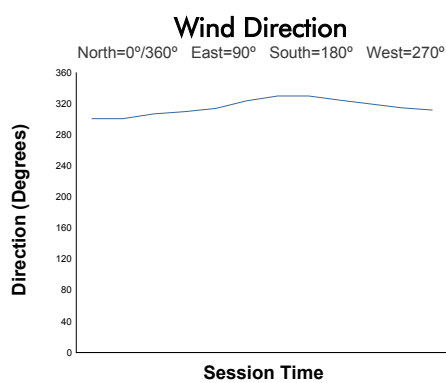

FIA WEC
Qatar 1812 KM
Qualifying LMGT3

Weather Report

Track Status: **DRY**