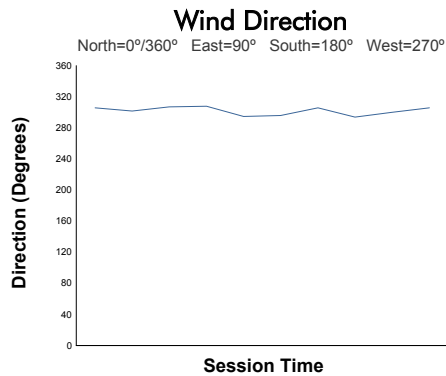

FIA WEC
Qatar 1812 KM
Hyperpole HYPERCAR
Weather Report

Track Status: **DRY**