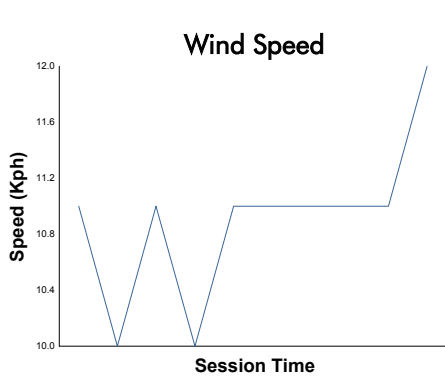

FIA WEC
Qatar 1812 KM
Hyperpole HYPERCAR
Weather Report

Track Status: **DRY**