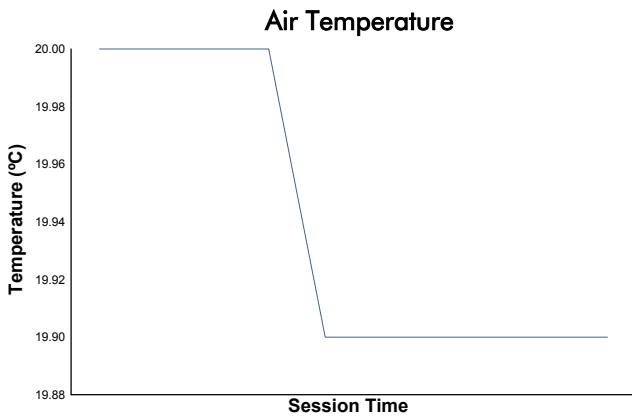

FIA WEC
Qatar 1812 KM
Hyperpole HYPERCAR
Weather Report

Track Status: **DRY**