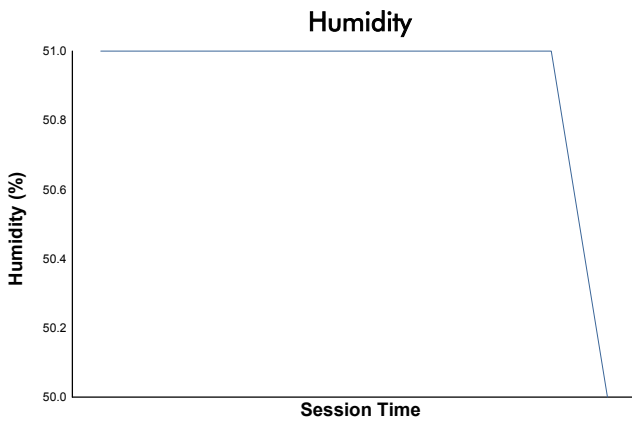

FIA WEC
Qatar 1812 KM
Hyperpole HYPERCAR
Weather Report

Track Status: **DRY**