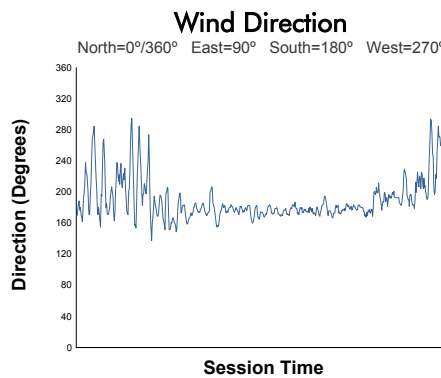

**FIA WEC**  
Qatar 1812 KM  
Race

Weather Report

Track Status: **DRY**