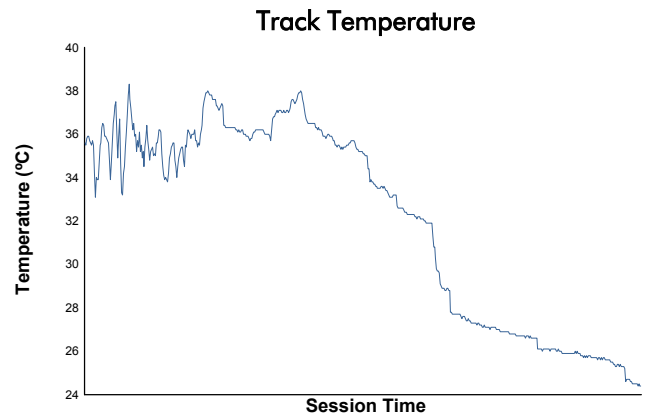

**FIA WEC**  
Qatar 1812 KM  
Race

Weather Report

Track Status: **DRY**