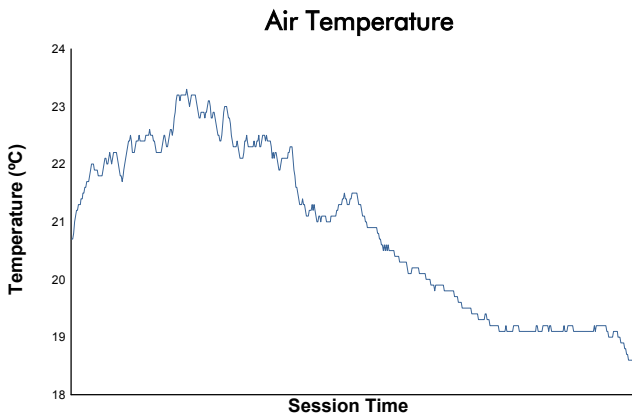

**FIA WEC**  
Qatar 1812 KM  
Race

Weather Report

Track Status: **DRY**