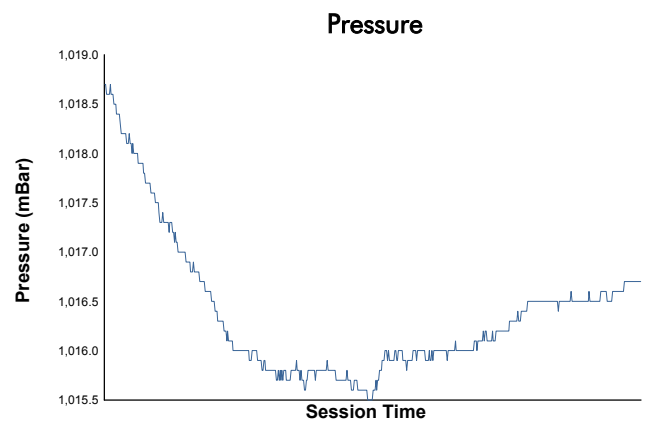

**FIA WEC**  
Qatar 1812 KM  
Race

Weather Report

Track Status: **DRY**