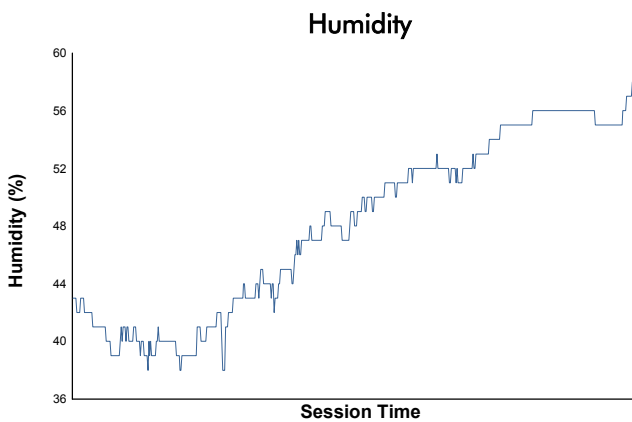

**FIA WEC**  
Qatar 1812 KM  
Race

Weather Report

Track Status: **DRY**