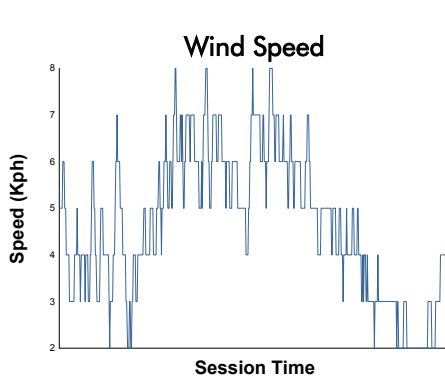

**FIA WEC**  
Qatar 1812 KM  
Race

Weather Report

Track Status: **DRY**