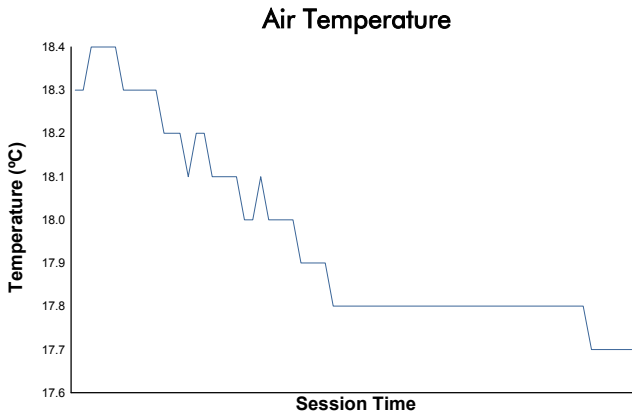

Classic Endurance Racing

Qatar 1812 KM Race

Weather Report

Track Status: **DRY**