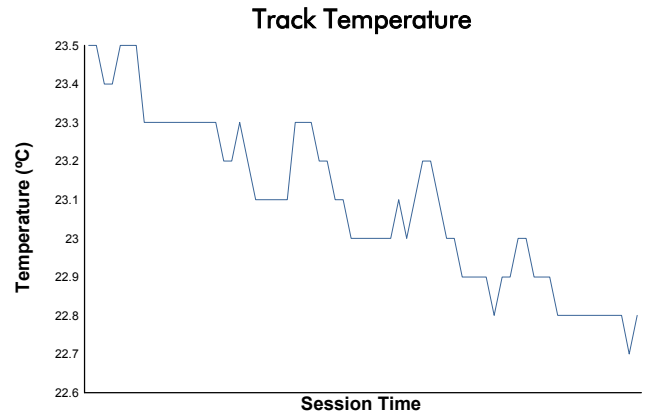

Classic Endurance Racing

Qatar 1812 KM Race

Weather Report

Track Status: **DRY**