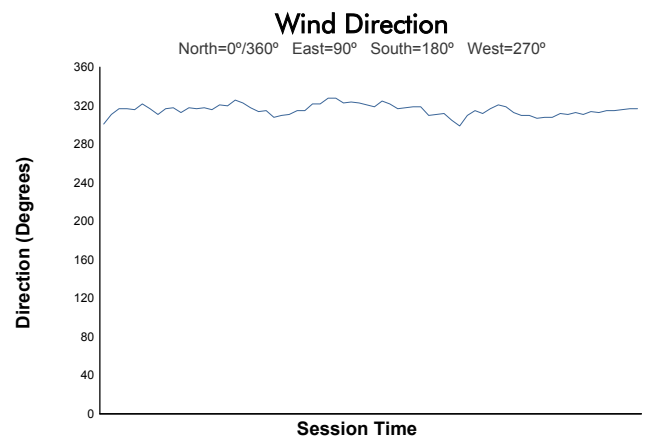

Classic Endurance Racing

Qatar 1812 KM Race

Weather Report

Track Status: **DRY**