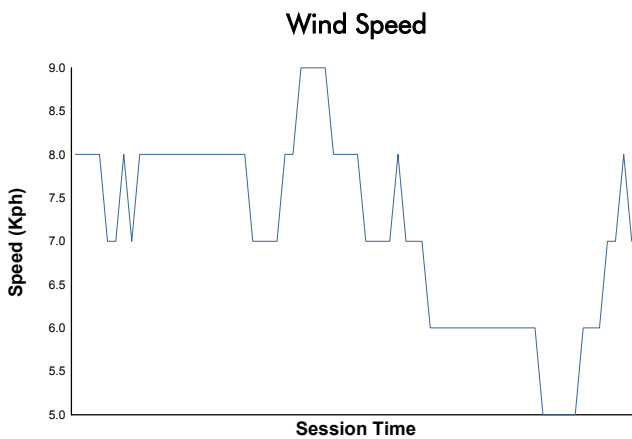

Classic Endurance Racing

Qatar 1812 KM Race

Weather Report

Track Status: **DRY**