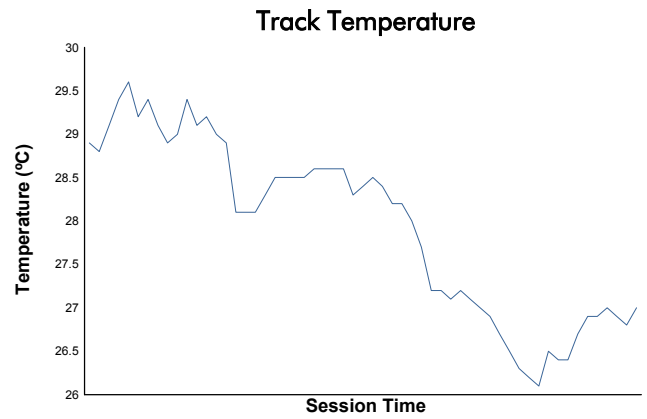

FIA WEC 92^e Edition des 24 Heures du Mans Qualifying Practice

Weather Report

Track Status: **DRY**