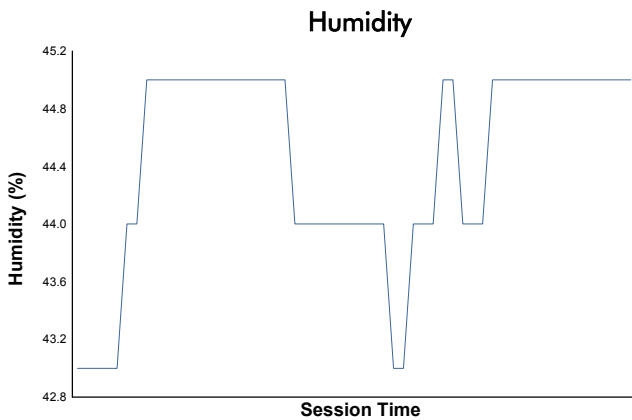

FIA WEC 92^e Edition des 24 Heures du Mans Qualifying Practice

Weather Report

Track Status: **DRY**