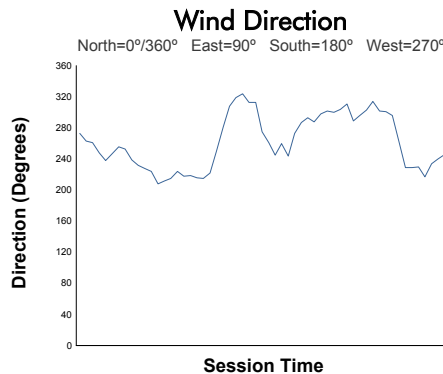

FIA WEC 92^e Edition des 24 Heures du Mans Qualifying Practice

Weather Report

Track Status: **DRY**