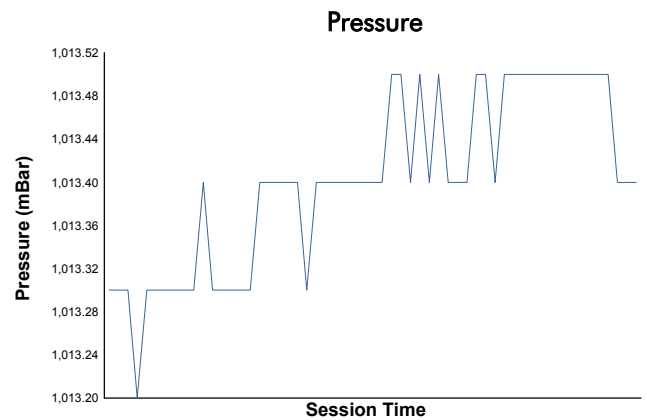

FIA WEC 92^e Edition des 24 Heures du Mans Qualifying Practice

Weather Report

Track Status: **DRY**