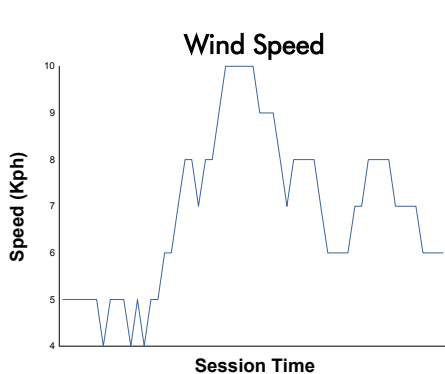

FIA WEC 92^e Edition des 24 Heures du Mans Qualifying Practice

Weather Report

Track Status: **DRY**