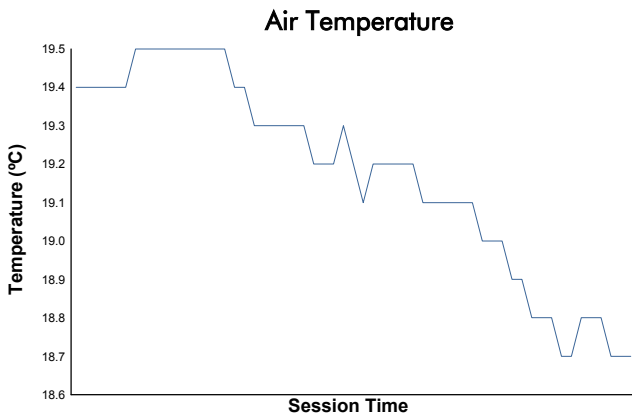

FIA WEC 92^e Edition des 24 Heures du Mans Qualifying Practice

Weather Report

Track Status: **DRY**