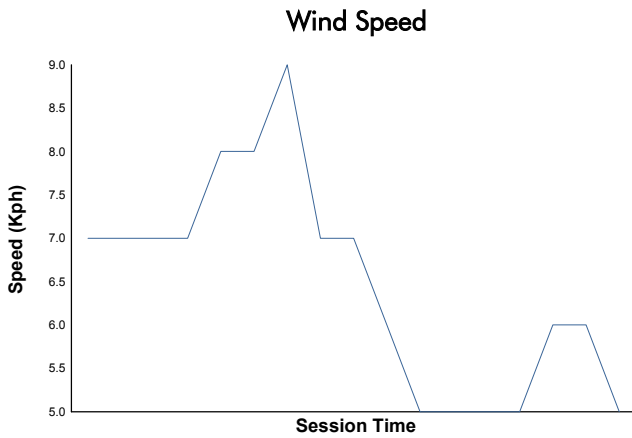

Lamborghini Super Trofeo

92^o Edition des 24 Heures du Mans

Qualifying Practice 1

Weather Report

Track Status: **DRY**