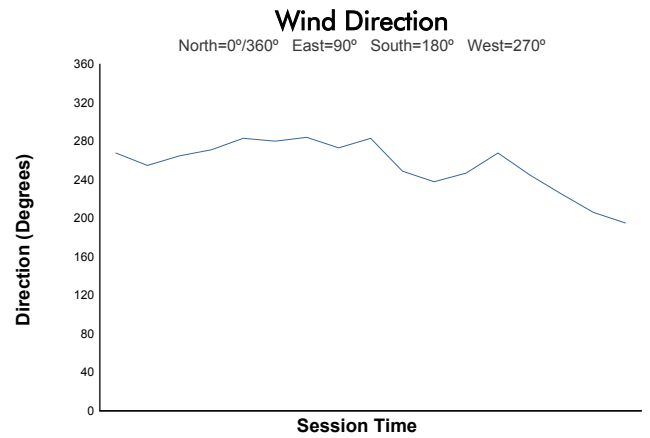

Lamborghini Super Trofeo

92^o Edition des 24 Heures du Mans

Qualifying Practice 1

Weather Report

Track Status: **DRY**