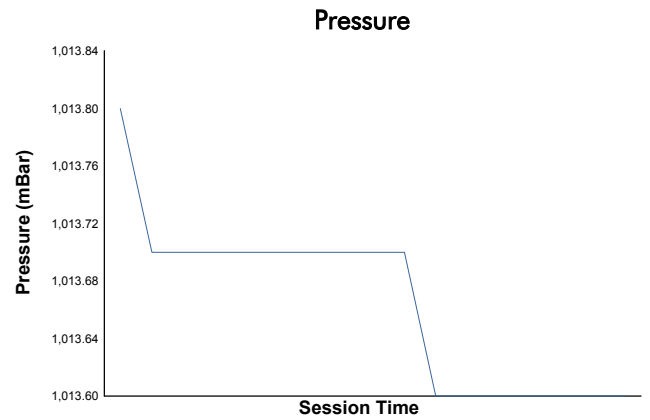

Lamborghini Super Trofeo

92^o Edition des 24 Heures du Mans

Qualifying Practice 1

Weather Report

Track Status: **DRY**