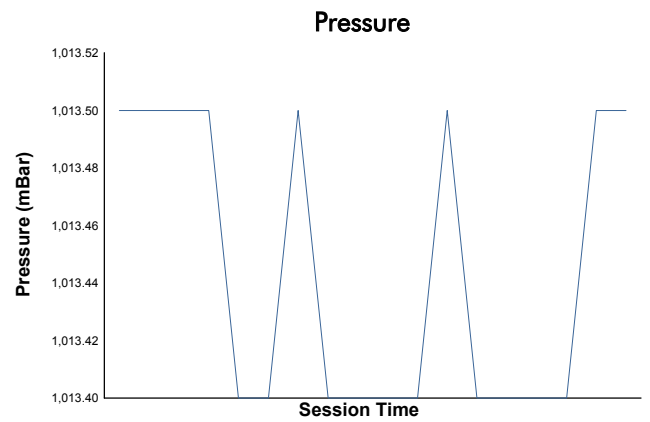

Lamborghini Super Trofeo

92^e Edition des 24 Heures du Mans

Qualifying Practice 2

Weather Report

Track Status: **DRY**