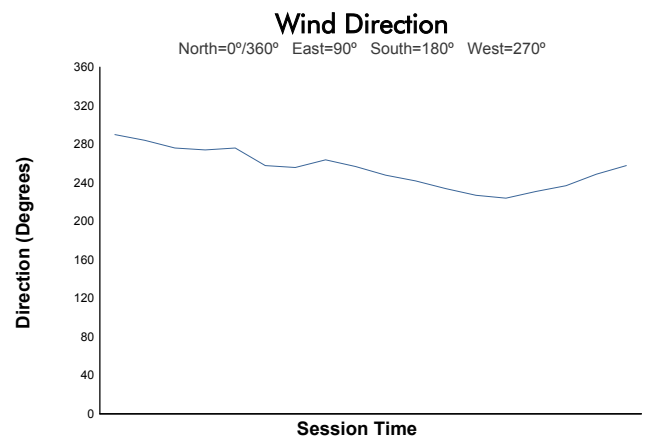

Lamborghini Super Trofeo

92^e Edition des 24 Heures du Mans

Qualifying Practice 2

Weather Report

Track Status: **DRY**