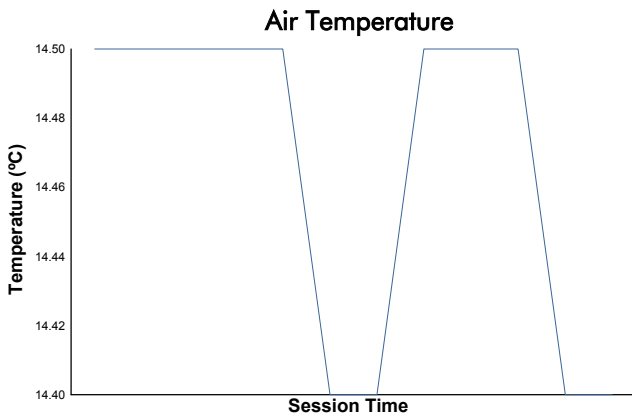

FIA WEC
Rolex 6 Hours of Sao Paulo
Qualifying LMGTT3

Weather Report

Track Status: **DRY**