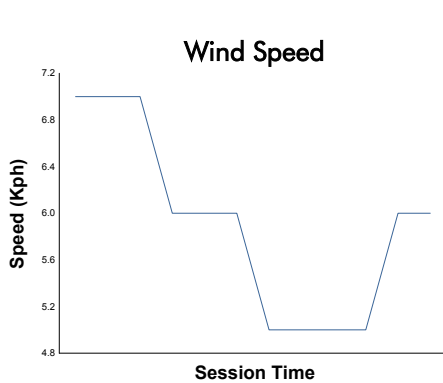

FIA WEC
Rolex 6 Hours of Sao Paulo
Qualifying LMGTT3

Weather Report

Track Status: **DRY**