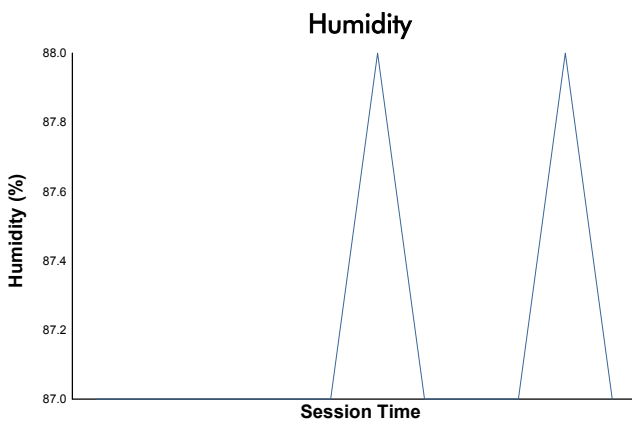

FIA WEC
Rolex 6 Hours of Sao Paulo
Qualifying LMGTT3

Weather Report

Track Status: **DRY**