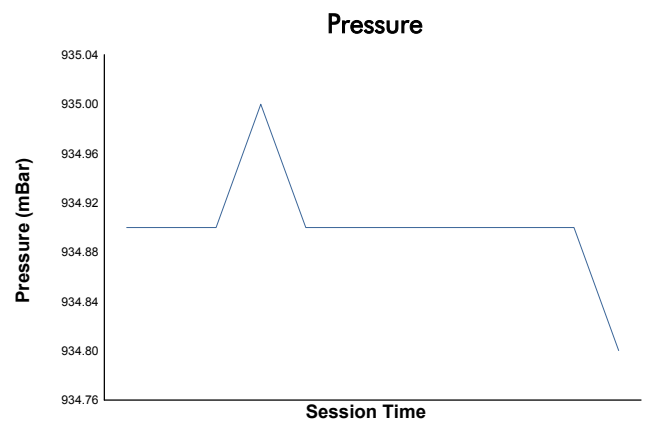

FIA WEC
Rolex 6 Hours of Sao Paulo
Qualifying LMGTT3

Weather Report

Track Status: **DRY**