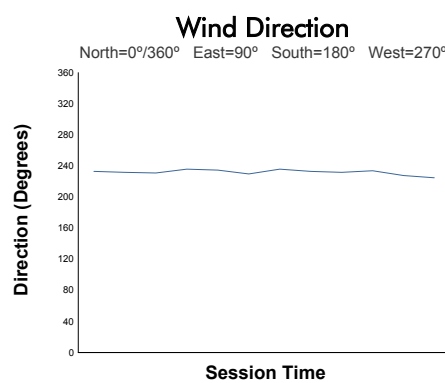

FIA WEC
Rolex 6 Hours of Sao Paulo
Qualifying LMGTT3

Weather Report

Track Status: **DRY**