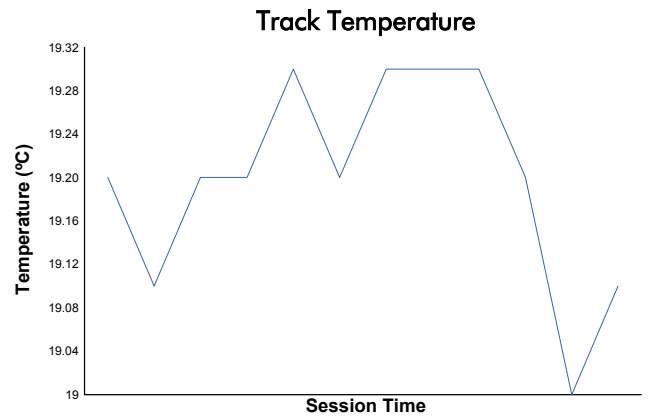

FIA WEC
Rolex 6 Hours of Sao Paulo
Qualifying LMGTT3

Weather Report

Track Status: **DRY**