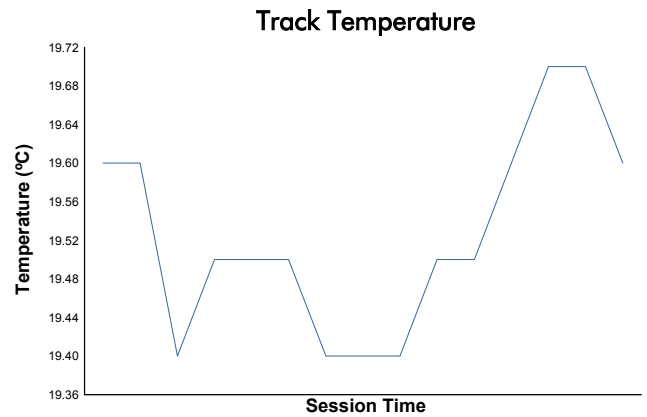

FIA WEC
Rolex 6 Hours of Sao Paulo
Hyperpole LMGTT3

Weather Report

Track Status: **DRY**