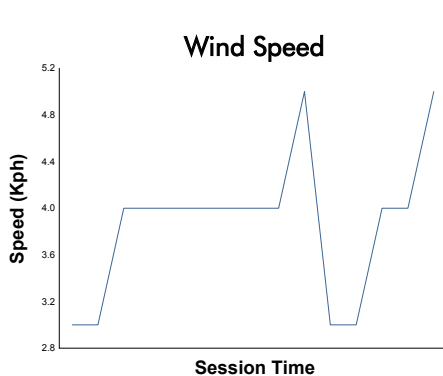

FIA WEC
Rolex 6 Hours of Sao Paulo
Hyperpole LMGTT3

Weather Report

Track Status: **DRY**