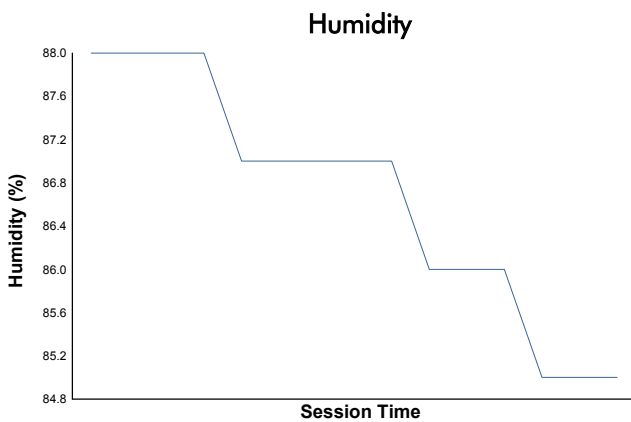

FIA WEC
Rolex 6 Hours of Sao Paulo
Hyperpole LMGTT3

Weather Report

Track Status: **DRY**