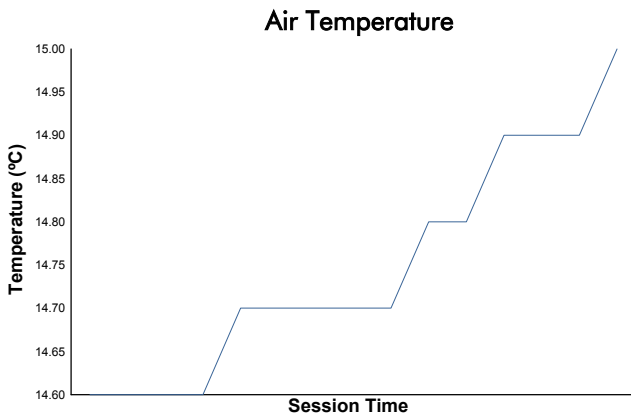

FIA WEC
Rolex 6 Hours of Sao Paulo
Hyperpole LMGTT3

Weather Report

Track Status: **DRY**