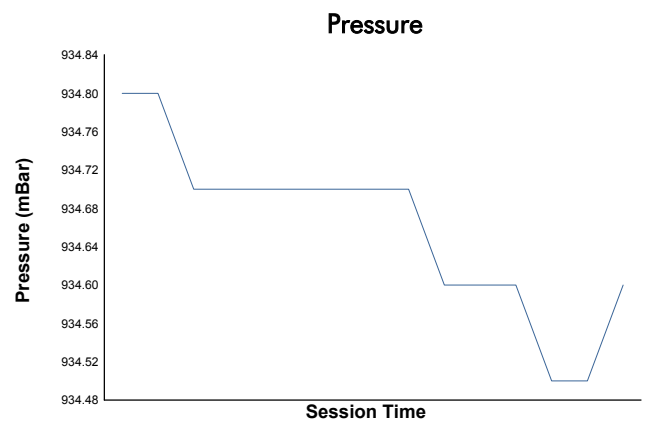

FIA WEC
Rolex 6 Hours of Sao Paulo
Hyperpole LMGTT3

Weather Report

Track Status: **DRY**