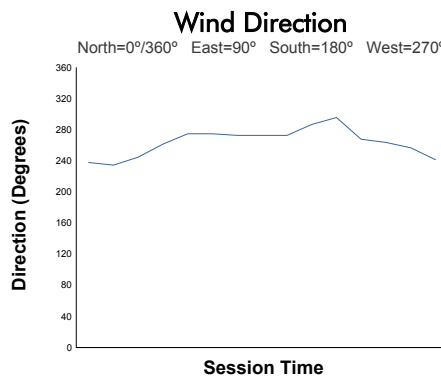

FIA WEC
Rolex 6 Hours of Sao Paulo
Hyperpole LMGTT3

Weather Report

Track Status: **DRY**