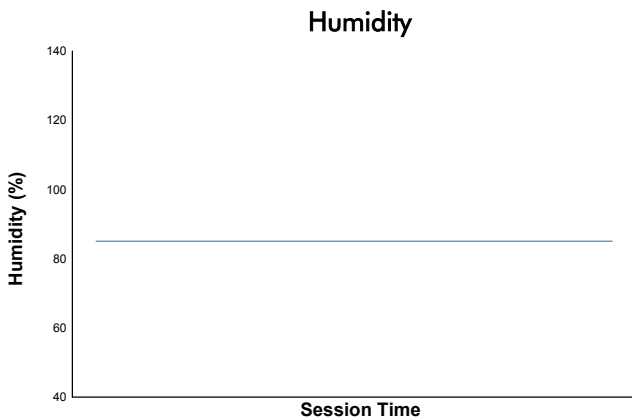

**FIA WEC**  
Rolex 6 Hours of Sao Paulo  
Qualifying HYPERCAR

Weather Report

Track Status: **DRY**