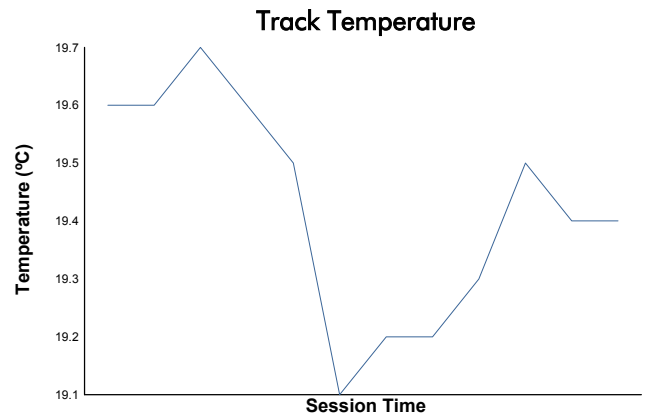

**FIA WEC**  
Rolex 6 Hours of Sao Paulo  
Qualifying HYPERCAR

Weather Report

Track Status: **DRY**