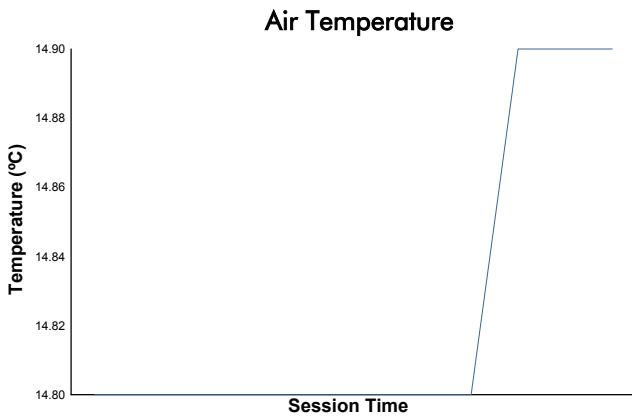

**FIA WEC**  
Rolex 6 Hours of Sao Paulo  
Qualifying HYPERCAR

Weather Report

Track Status: **DRY**