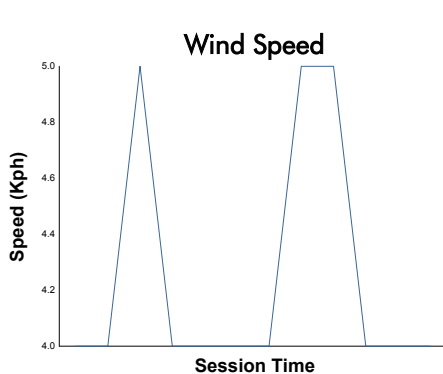

**FIA WEC**  
Rolex 6 Hours of Sao Paulo  
Qualifying HYPERCAR

Weather Report

Track Status: **DRY**