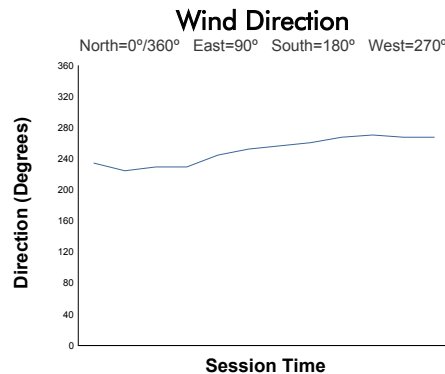

**FIA WEC**  
Rolex 6 Hours of Sao Paulo  
Qualifying HYPERCAR

Weather Report

Track Status: **DRY**