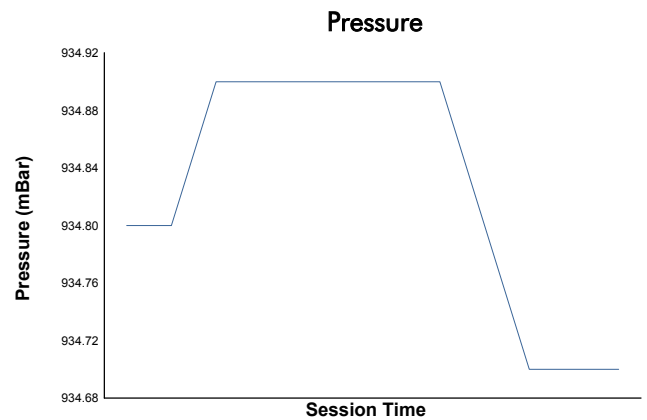

**FIA WEC**  
Rolex 6 Hours of Sao Paulo  
Qualifying HYPERCAR

Weather Report

Track Status: **DRY**