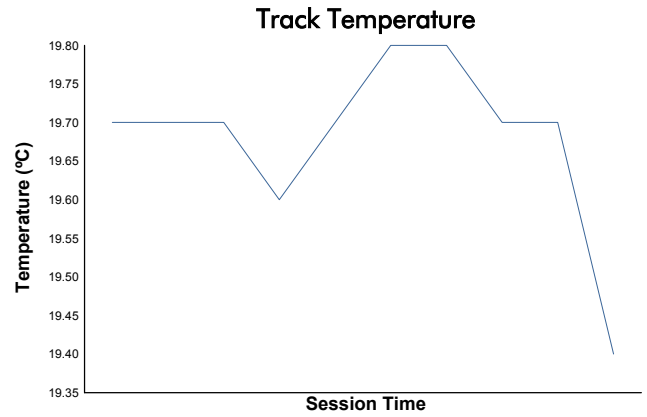

FIA WEC
Rolex 6 Hours of Sao Paulo
Hyperpole HYPERCAR

Weather Report

Track Status: **DRY**