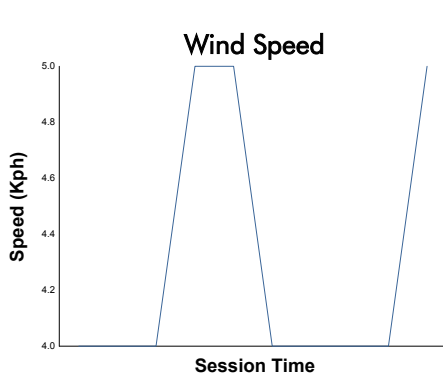

FIA WEC
Rolex 6 Hours of Sao Paulo
Hyperpole HYPERCAR

Weather Report

Track Status: **DRY**