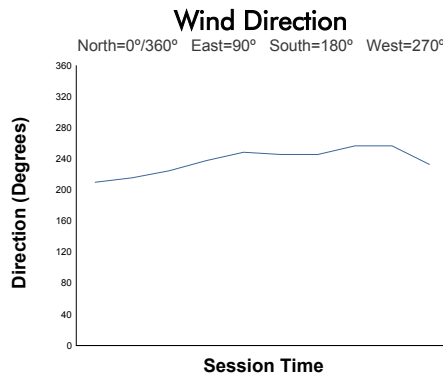

FIA WEC
Rolex 6 Hours of Sao Paulo
Hyperpole HYPERCAR

Weather Report

Track Status: **DRY**