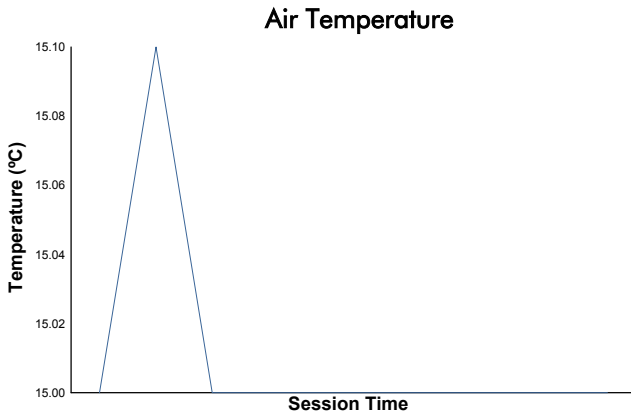

FIA WEC
Rolex 6 Hours of Sao Paulo
Hyperpole HYPERCAR

Weather Report

Track Status: **DRY**