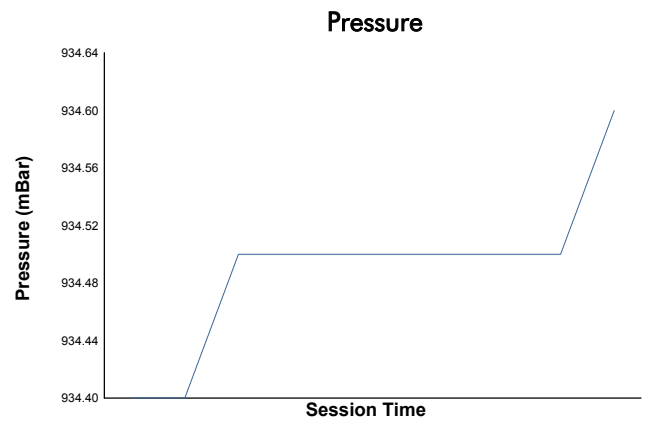

FIA WEC
Rolex 6 Hours of Sao Paulo
Hyperpole HYPERCAR

Weather Report

Track Status: **DRY**