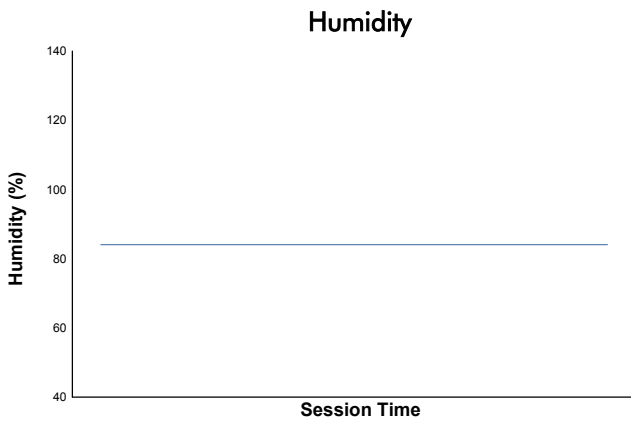

FIA WEC
Rolex 6 Hours of Sao Paulo
Hyperpole HYPERCAR

Weather Report

Track Status: **DRY**