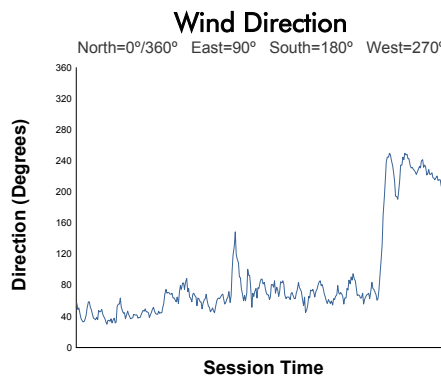

FIA WEC
Rolex 6 Hours of Sao Paulo
Race

Weather Report

Track Status: **DRY**