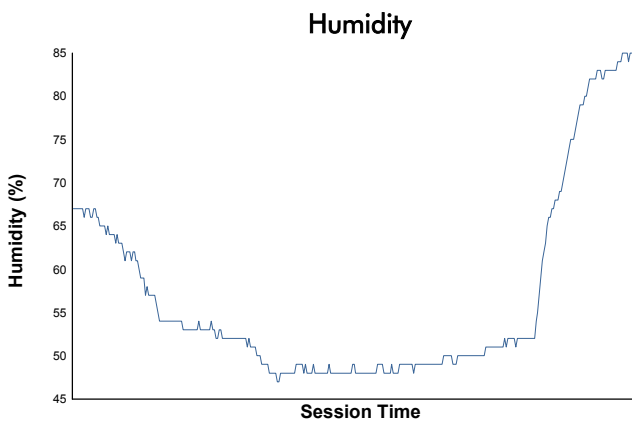

FIA WEC
Rolex 6 Hours of Sao Paulo
Race

Weather Report

Track Status: **DRY**