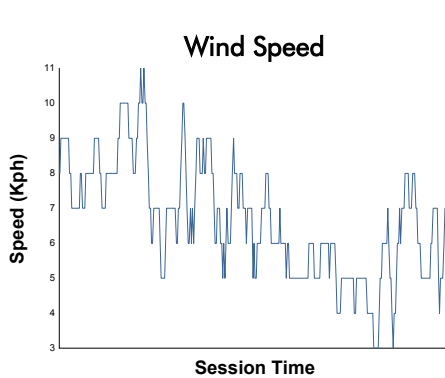

FIA WEC
Rolex 6 Hours of Sao Paulo
Race

Weather Report

Track Status: **DRY**