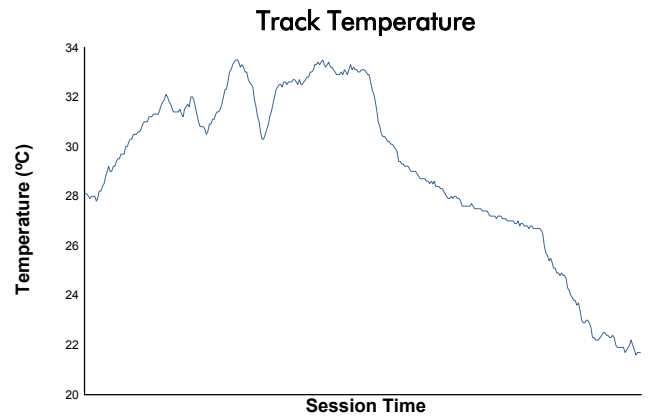

FIA WEC
Rolex 6 Hours of Sao Paulo
Race

Weather Report

Track Status: **DRY**