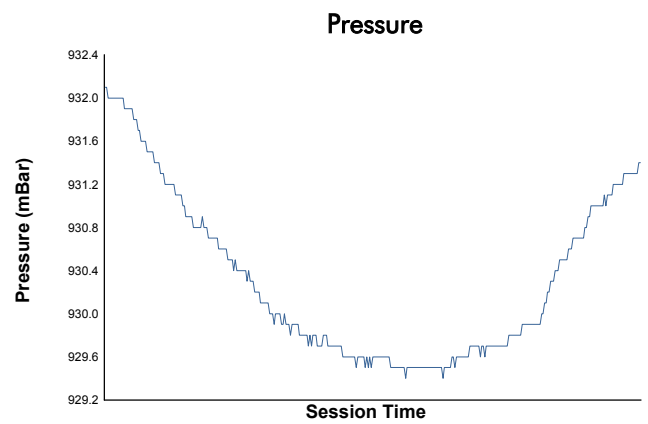

FIA WEC
Rolex 6 Hours of Sao Paulo
Race

Weather Report

Track Status: **DRY**