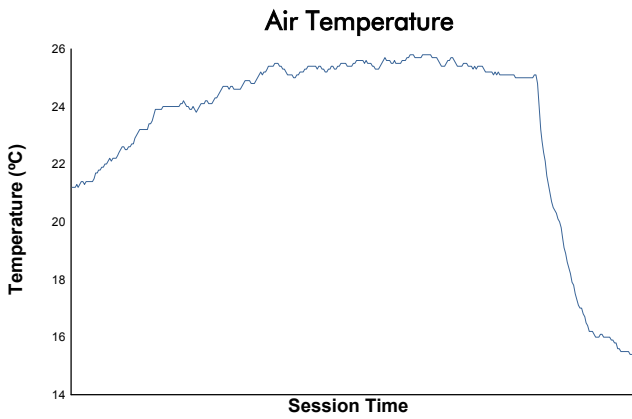

FIA WEC
Rolex 6 Hours of Sao Paulo
Race

Weather Report

Track Status: **DRY**