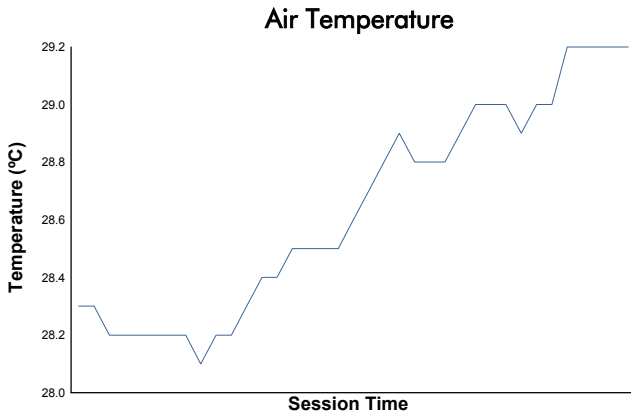

**FIA WEC**  
6 Hours of Fuji  
Free Practice 3  
Weather Report

Track Status: **DRY**