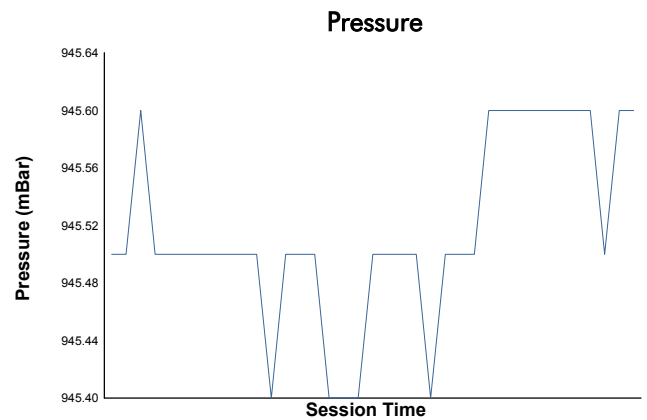

**FIA WEC**  
6 Hours of Fuji  
Free Practice 3  
Weather Report

Track Status: **DRY**