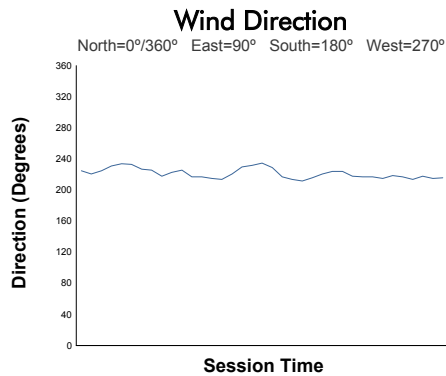

**FIA WEC**  
6 Hours of Fuji  
Free Practice 3  
Weather Report

Track Status: **DRY**