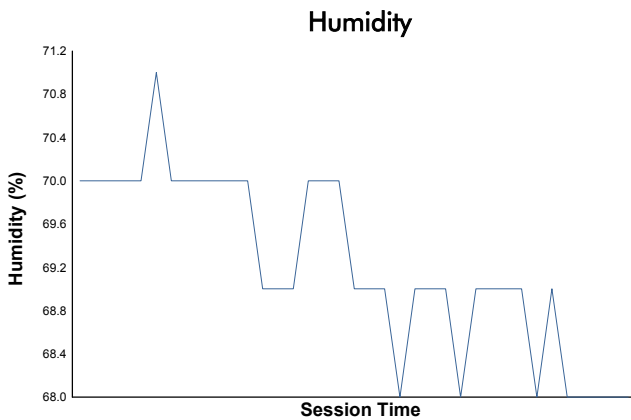

**FIA WEC**  
6 Hours of Fuji  
Free Practice 3  
Weather Report

Track Status: **DRY**