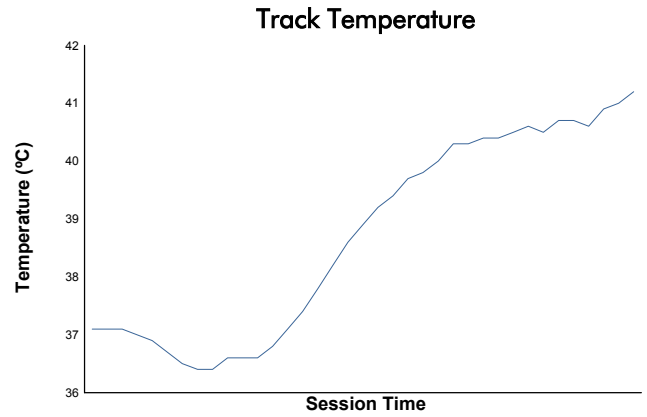

**FIA WEC**  
6 Hours of Fuji  
Free Practice 3  
Weather Report

Track Status: **DRY**