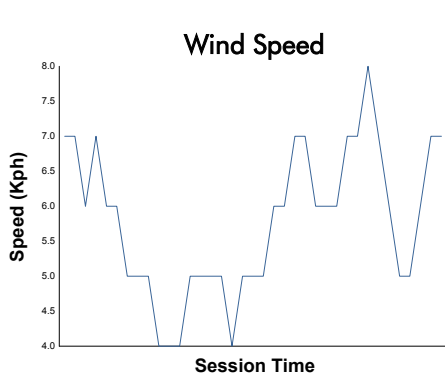

**FIA WEC**  
6 Hours of Fuji  
Free Practice 3  
Weather Report

Track Status: **DRY**