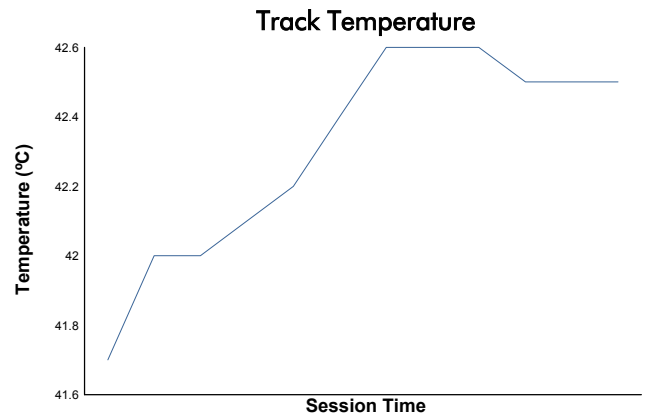

FIA WEC
6 Hours of Fuji
Qualifying LMGTT3

Weather Report

Track Status: **DRY**