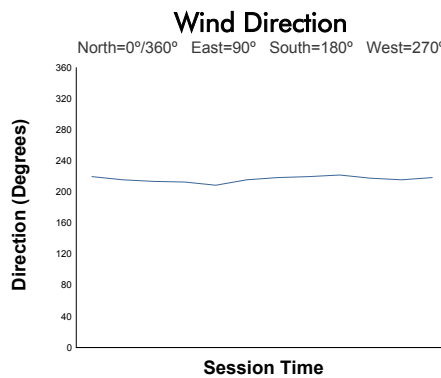

FIA WEC
6 Hours of Fuji
Qualifying LMGTT3

Weather Report

Track Status: **DRY**