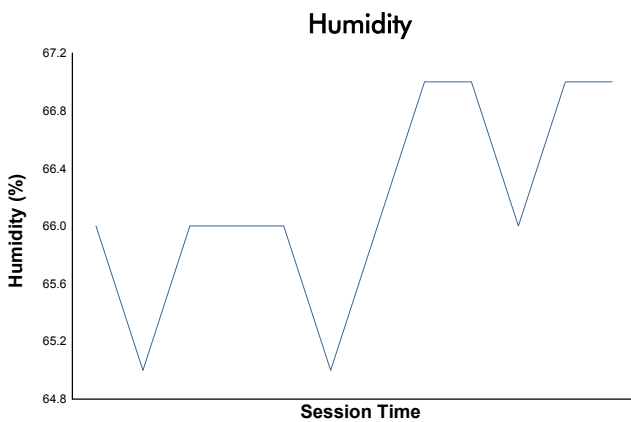

FIA WEC
6 Hours of Fuji
Qualifying LMGTT3

Weather Report

Track Status: **DRY**