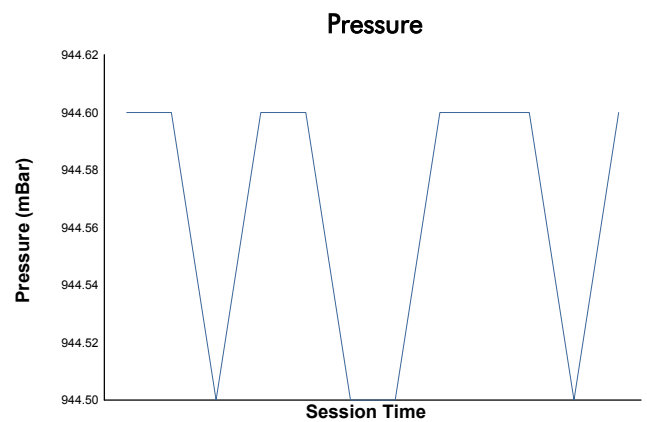

FIA WEC
6 Hours of Fuji
Qualifying LMGTT3

Weather Report

Track Status: **DRY**