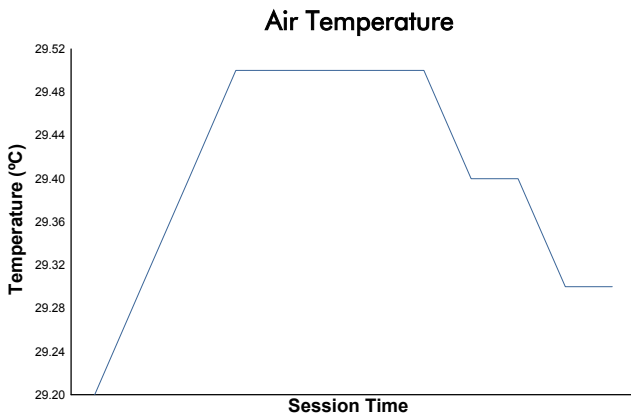

FIA WEC
6 Hours of Fuji
Qualifying LMGTT3

Weather Report

Track Status: **DRY**