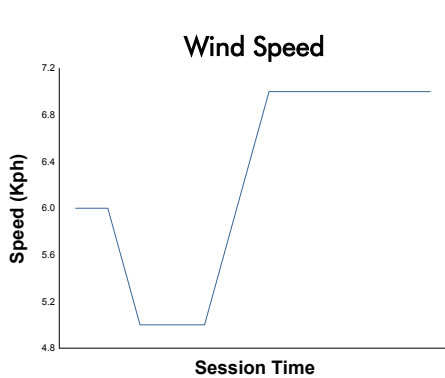

FIA WEC
6 Hours of Fuji
Qualifying LMGTT3

Weather Report

Track Status: **DRY**