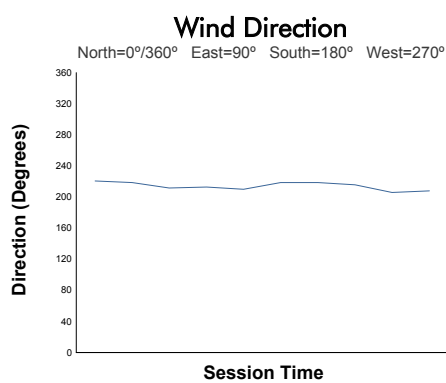

**FIA WEC**  
6 Hours of Fuji  
Hyperpole LMGTT3

Weather Report

Track Status: **DRY**