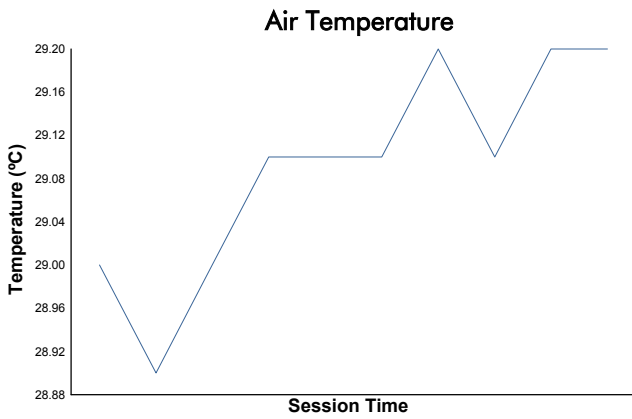

**FIA WEC**  
6 Hours of Fuji  
Hyperpole LMGTT3

Weather Report

Track Status: **DRY**