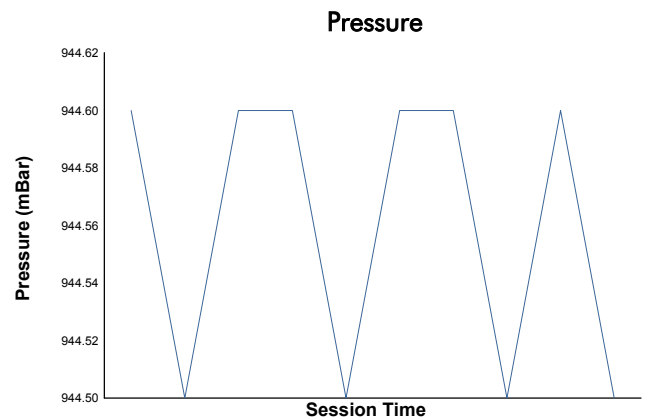

**FIA WEC**  
6 Hours of Fuji  
Hyperpole LMGTT3

Weather Report

Track Status: **DRY**