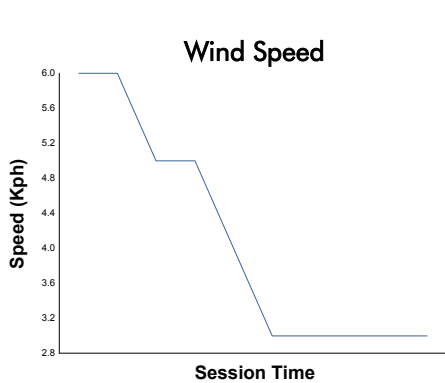

**FIA WEC**  
6 Hours of Fuji  
Hyperpole LMGTT3

Weather Report

Track Status: **DRY**