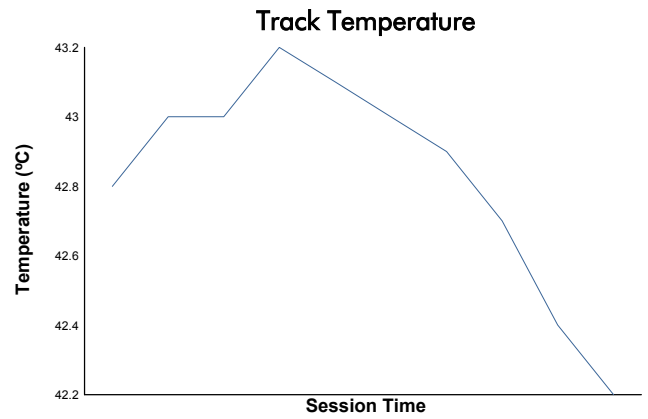

**FIA WEC**  
6 Hours of Fuji  
Hyperpole LMGTT3

Weather Report

Track Status: **DRY**