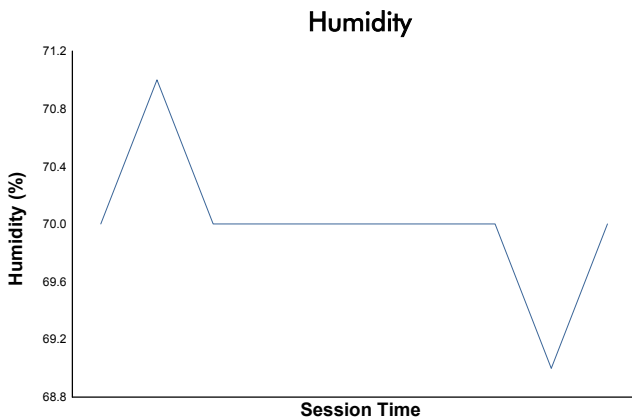

**FIA WEC**  
6 Hours of Fuji  
Hyperpole LMGTT3

Weather Report

Track Status: **DRY**