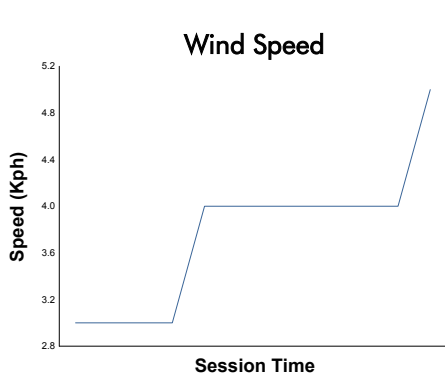

FIA WEC
6 Hours of Fuji
Qualifying HYPERCAR

Weather Report

Track Status: **DRY**