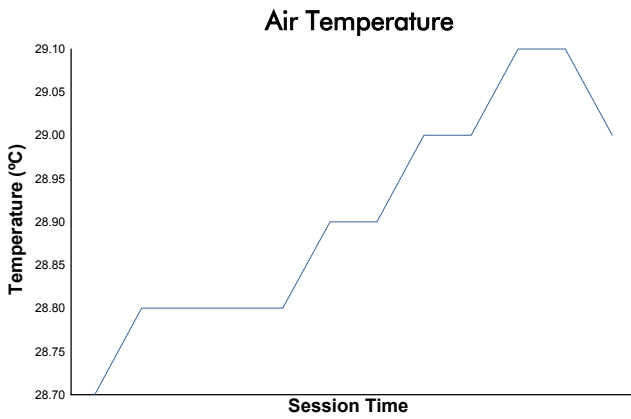

FIA WEC
6 Hours of Fuji
Qualifying HYPERCAR

Weather Report

Track Status: **DRY**