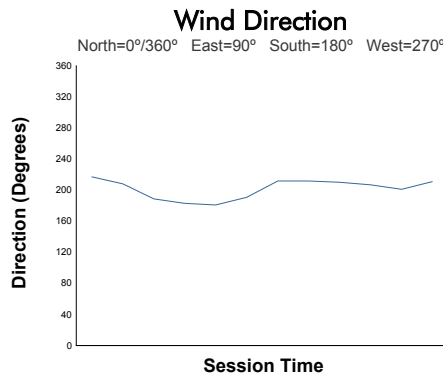

FIA WEC
6 Hours of Fuji
Qualifying HYPERCAR

Weather Report

Track Status: **DRY**