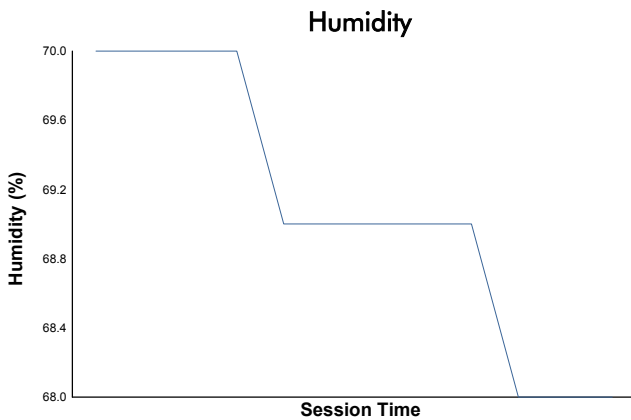

FIA WEC
6 Hours of Fuji
Qualifying HYPERCAR

Weather Report

Track Status: **DRY**