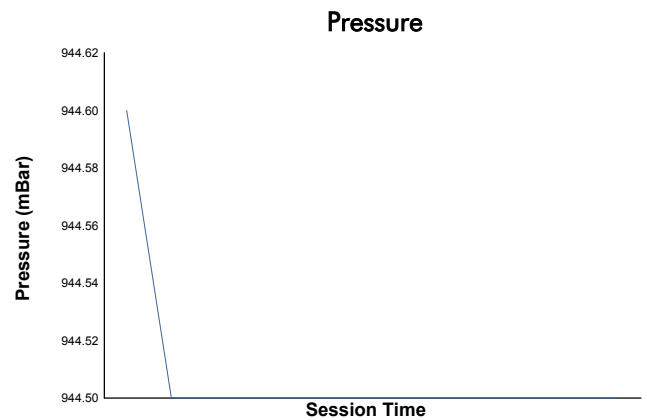

FIA WEC
6 Hours of Fuji
Qualifying HYPERCAR

Weather Report

Track Status: **DRY**