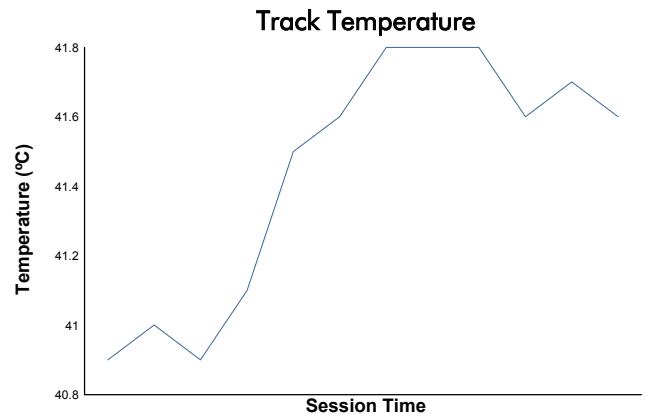

FIA WEC
6 Hours of Fuji
Qualifying HYPERCAR

Weather Report

Track Status: **DRY**