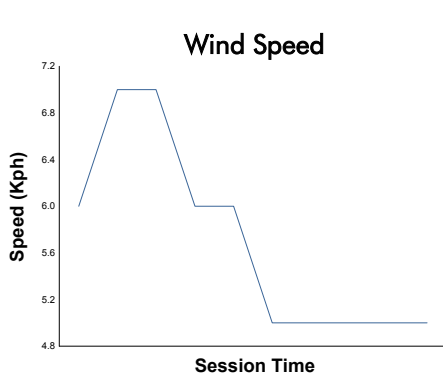

FIA WEC
6 Hours of Fuji
Hyperpole HYPERCAR
Weather Report

Track Status: **DRY**