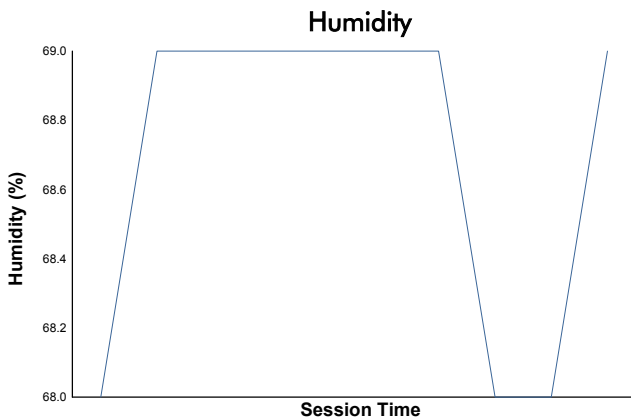

FIA WEC
6 Hours of Fuji
Hyperpole HYPERCAR
Weather Report

Track Status: **DRY**