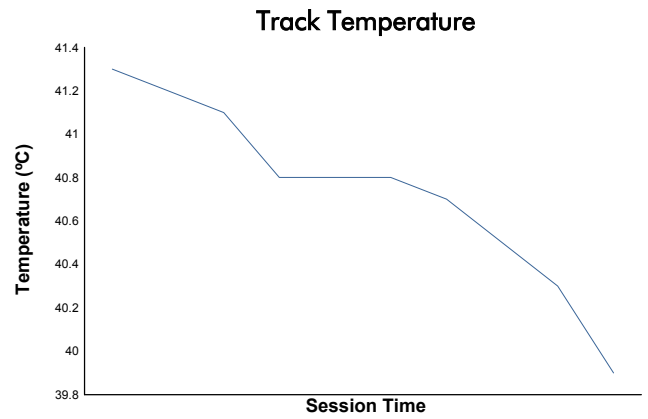

FIA WEC
6 Hours of Fuji
Hyperpole HYPERCAR
Weather Report

Track Status: **DRY**