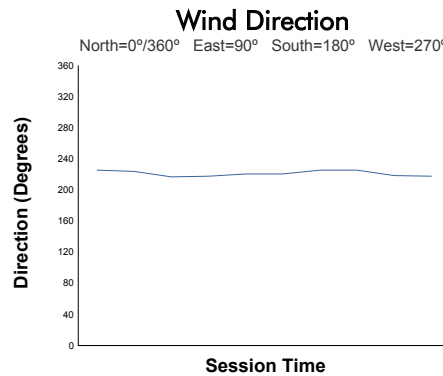

FIA WEC
6 Hours of Fuji
Hyperpole HYPERCAR
Weather Report

Track Status: **DRY**