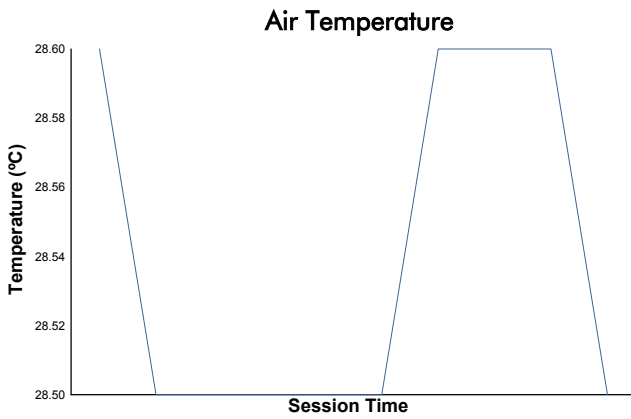

FIA WEC
6 Hours of Fuji
Hyperpole HYPERCAR
Weather Report

Track Status: **DRY**