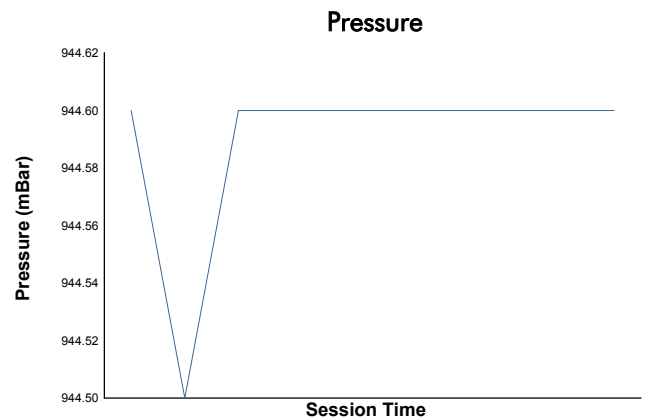

FIA WEC
6 Hours of Fuji
Hyperpole HYPERCAR
Weather Report

Track Status: **DRY**