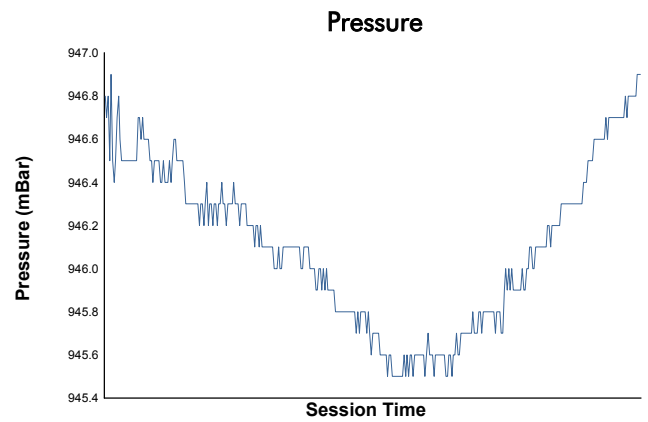

FIA WEC
6 Hours of Fuji
Race

Weather Report

Track Status: **DRY**