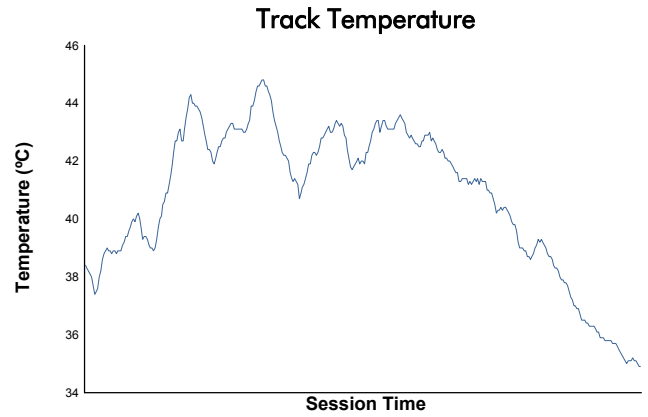

FIA WEC
6 Hours of Fuji
Race

Weather Report

Track Status: **DRY**