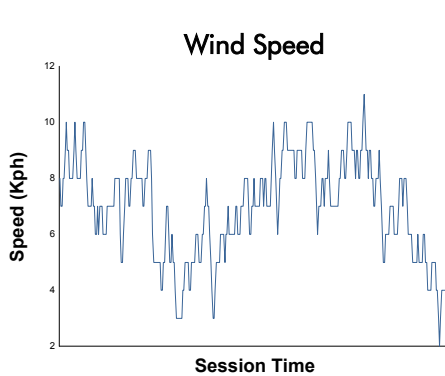

FIA WEC
6 Hours of Fuji
Race

Weather Report

Track Status: **DRY**