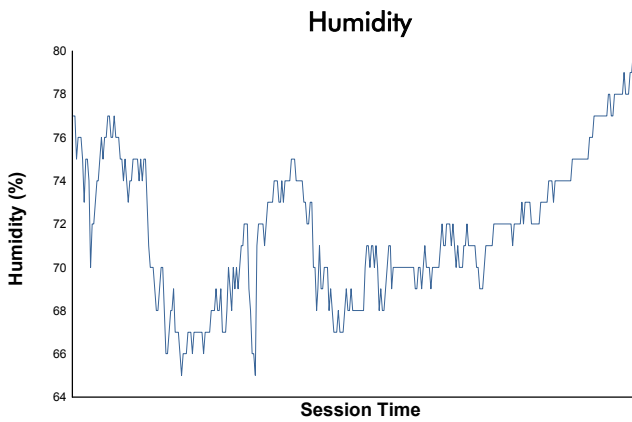

FIA WEC
6 Hours of Fuji
Race

Weather Report

Track Status: **DRY**