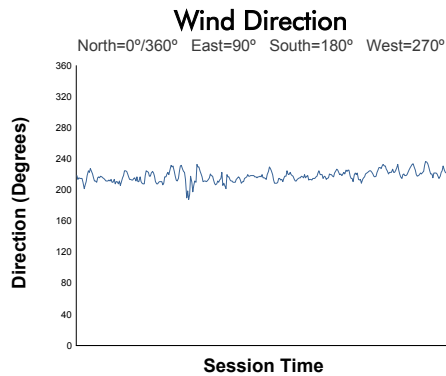

FIA WEC
6 Hours of Fuji
Race

Weather Report

Track Status: **DRY**