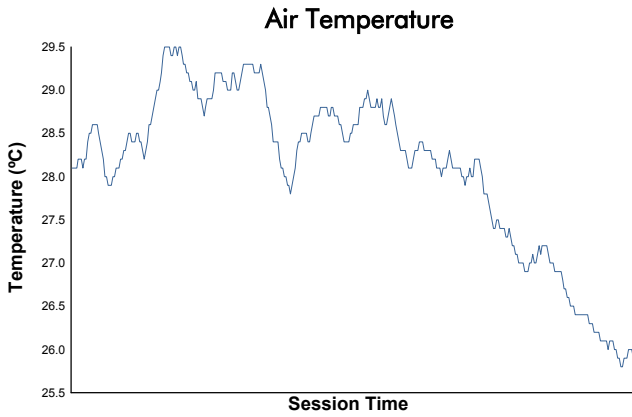

FIA WEC
6 Hours of Fuji
Race

Weather Report

Track Status: **DRY**