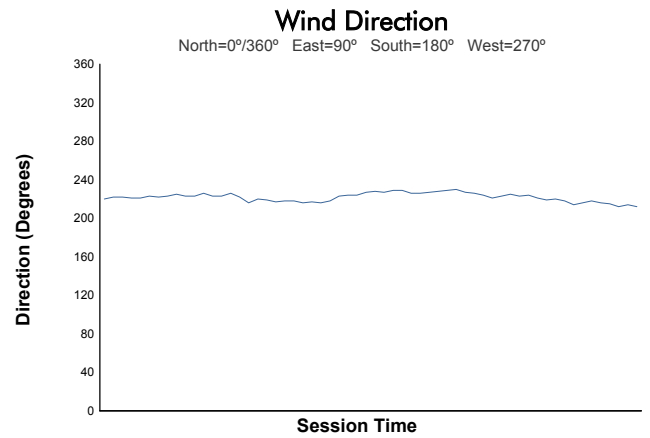

6 Hours of Fuji

FRJC

Free Practice 1

Weather Report

Track Status: **DRY**