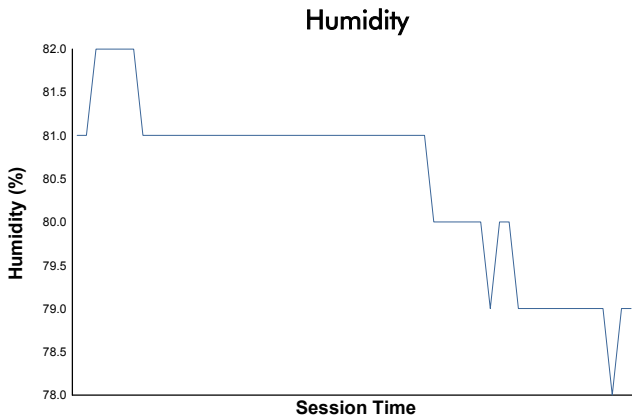

6 Hours of Fuji

FRJC

Free Practice 1

Weather Report

Track Status: **DRY**