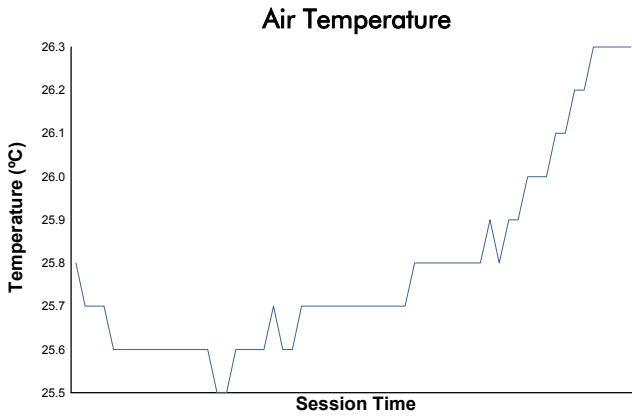

6 Hours of Fuji

FRJC

Free Practice 1

Weather Report

Track Status: **DRY**