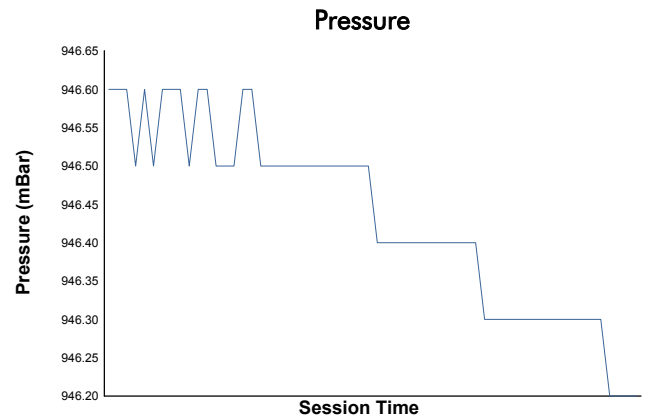

6 Hours of Fuji

FRJC

Free Practice 1

Weather Report

Track Status: **DRY**