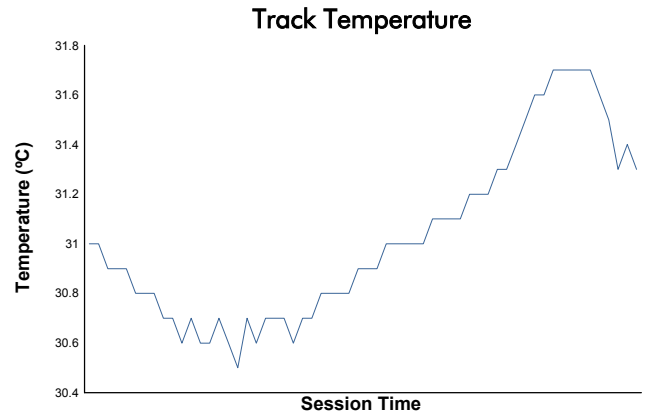

6 Hours of Fuji

FRJC

Free Practice 1

Weather Report

Track Status: **DRY**