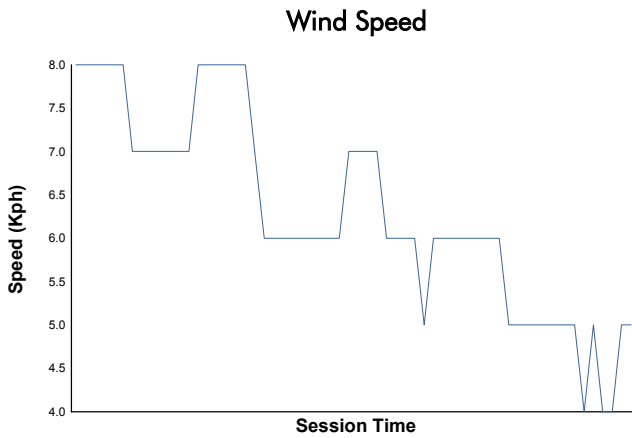

6 Hours of Fuji

FRJC

Free Practice 1

Weather Report

Track Status: **DRY**