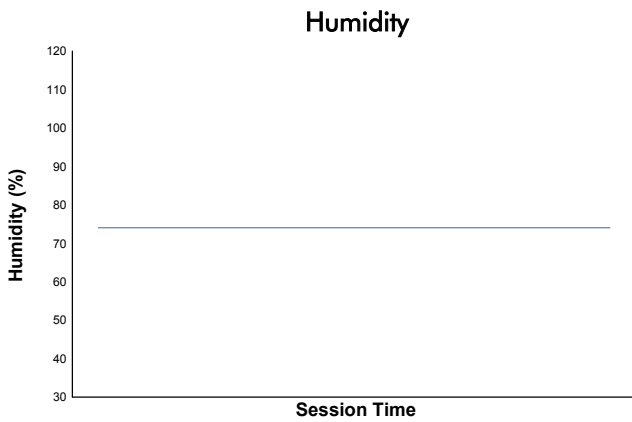

6 Hours of Fuji

FRJC

Qualifying Session 1

Weather Report

Track Status: **DRY**