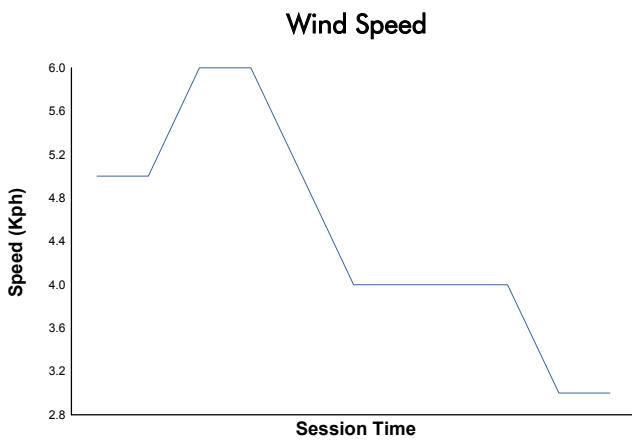

6 Hours of Fuji

FRJC

Qualifying Session 1

Weather Report

Track Status: **DRY**