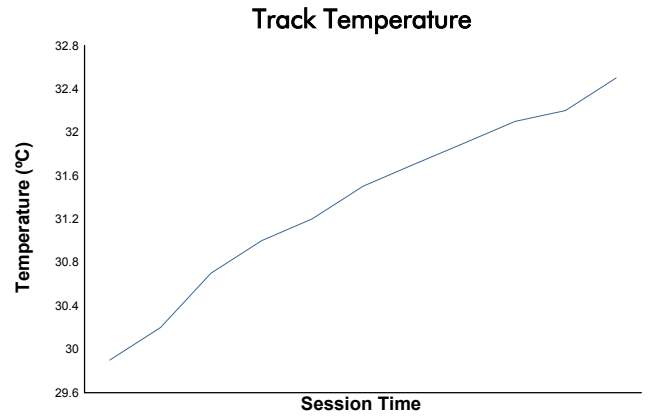

6 Hours of Fuji

FRJC

Qualifying Session 1

Weather Report

Track Status: **DRY**