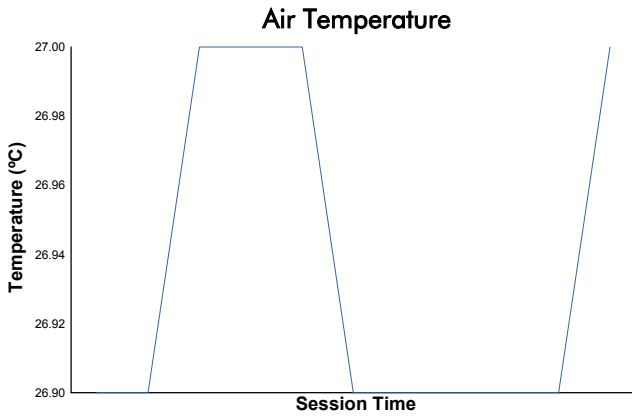

6 Hours of Fuji

FRJC

Qualifying Session 1

Weather Report

Track Status: **DRY**