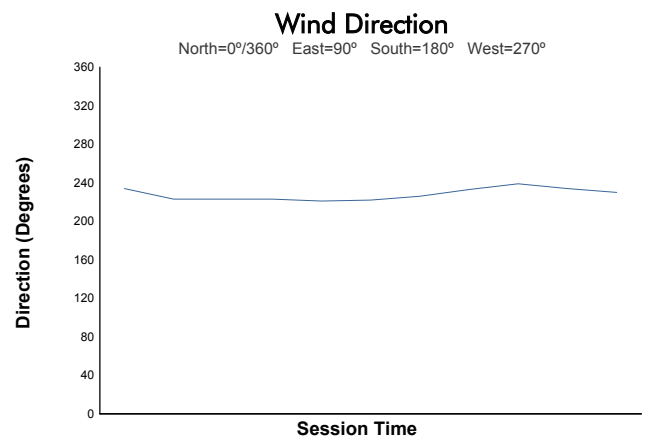

6 Hours of Fuji

FRJC

Qualifying Session 1

Weather Report

Track Status: **DRY**