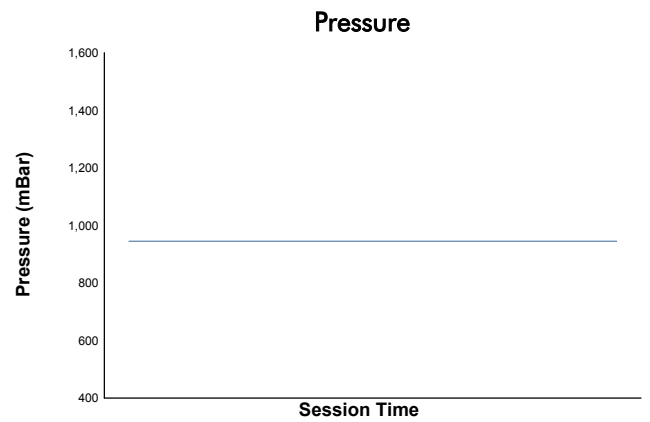

6 Hours of Fuji

FRJC

Qualifying Session 1

Weather Report

Track Status: **DRY**