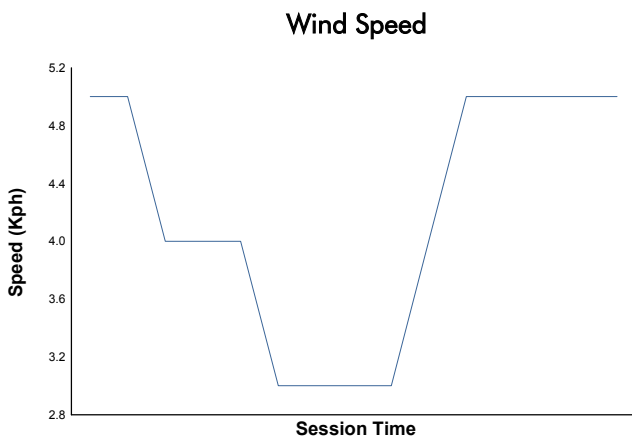

6 Hours of Fuji

FRJC

Qualifying Session 2

Weather Report

Track Status: **DRY**