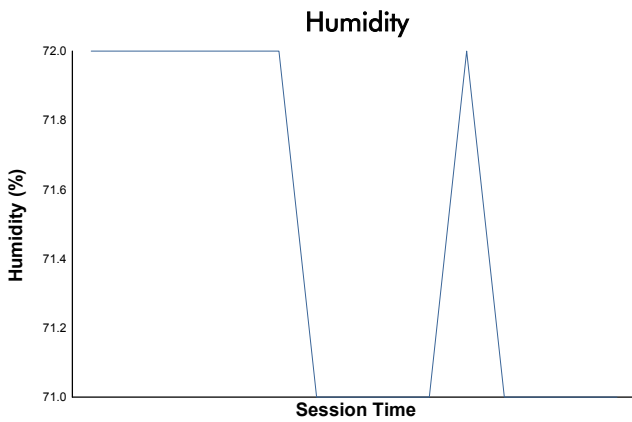

6 Hours of Fuji

FRJC

Qualifying Session 2

Weather Report

Track Status: **DRY**