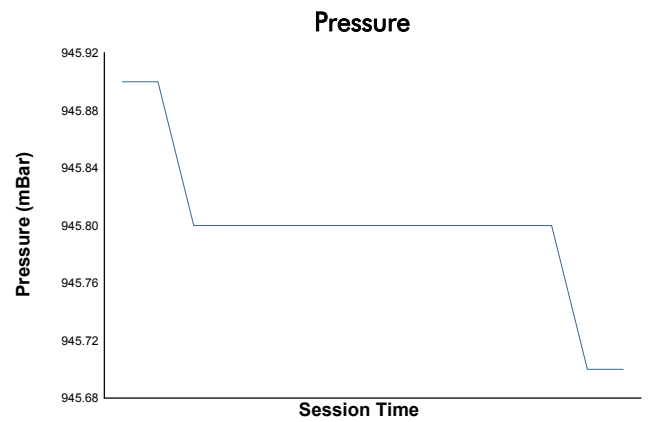

6 Hours of Fuji

FRJC

Qualifying Session 2

Weather Report

Track Status: **DRY**