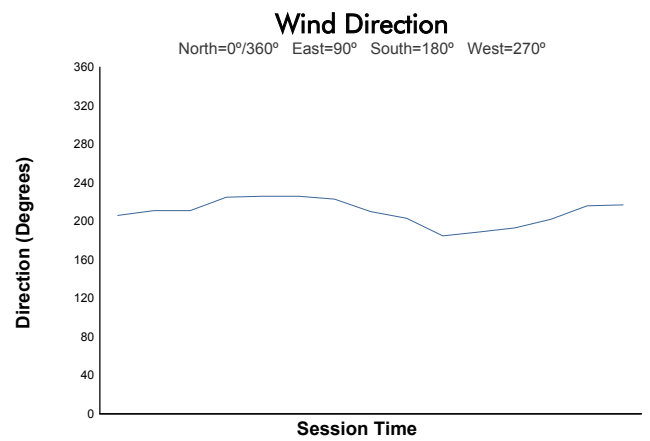

6 Hours of Fuji

FRJC

Qualifying Session 2

Weather Report

Track Status: **DRY**