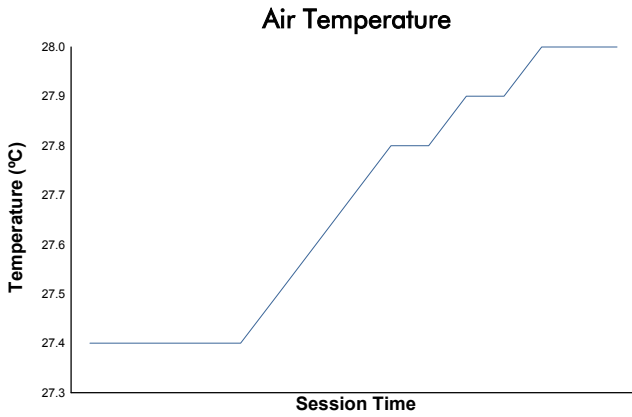

6 Hours of Fuji

FRJC

Qualifying Session 2

Weather Report

Track Status: **DRY**