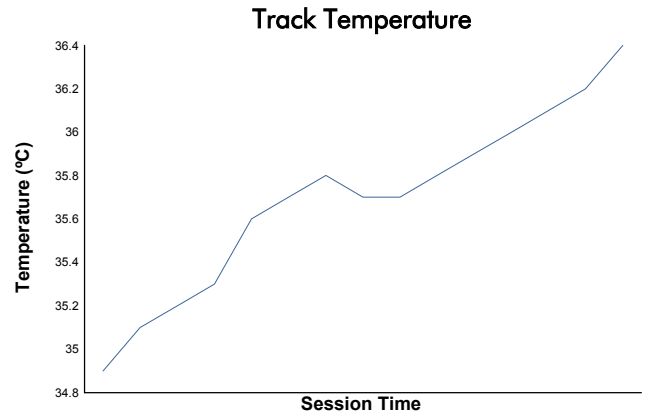

6 Hours of Fuji

FRJC

Qualifying Session 2

Weather Report

Track Status: **DRY**