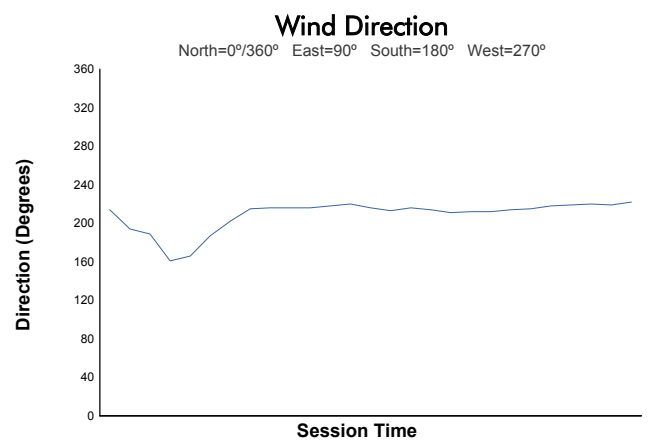

6 Hours of Fuji

FRJC Race 1

Weather Report

Track Status: **DRY**