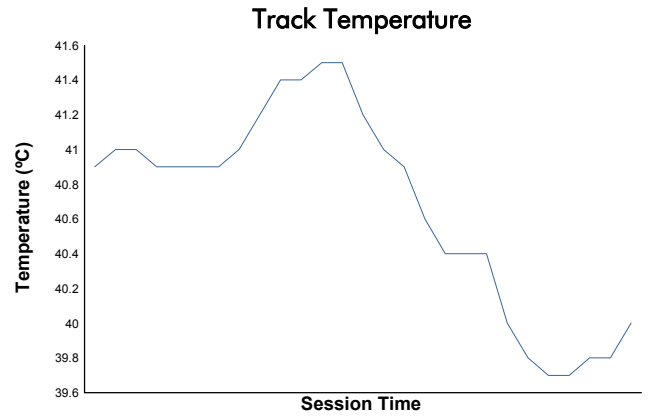

6 Hours of Fuji

FRJC Race 1

Weather Report

Track Status: **DRY**