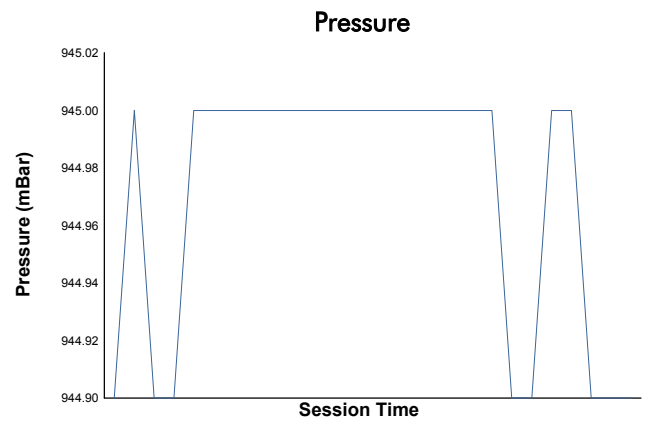

6 Hours of Fuji

FRJC Race 1

Weather Report

Track Status: **DRY**