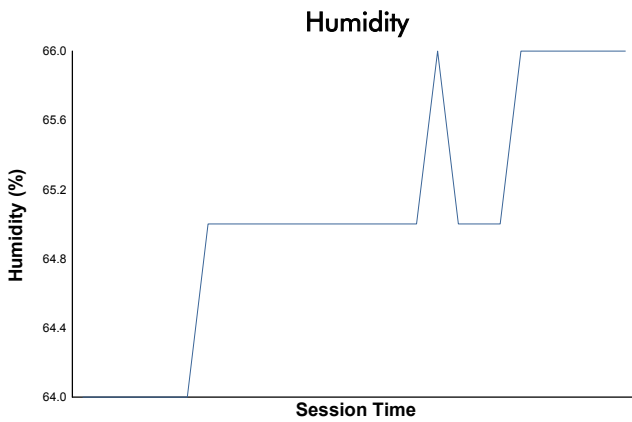

6 Hours of Fuji

FRJC Race 1

Weather Report

Track Status: **DRY**