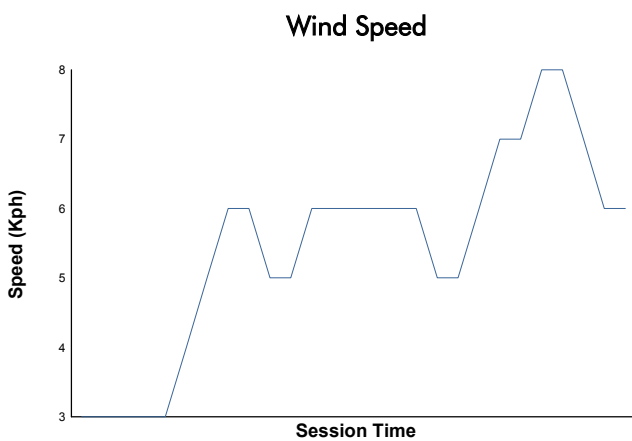

6 Hours of Fuji

FRJC Race 1

Weather Report

Track Status: **DRY**