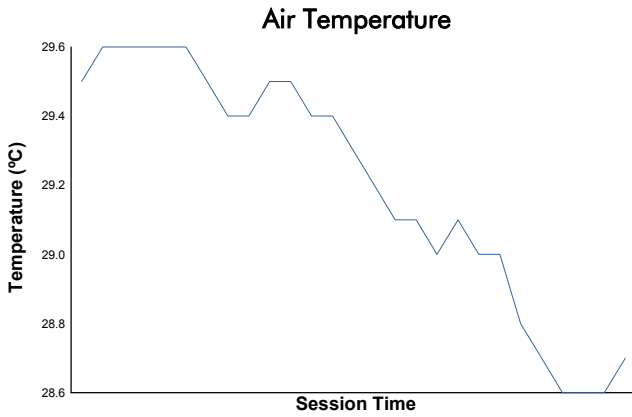

6 Hours of Fuji

FRJC Race 1

Weather Report

Track Status: **DRY**