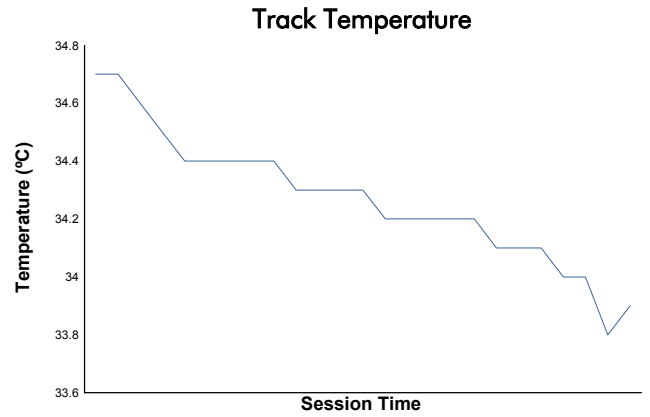

6 Hours of Fuji

FRJC

Race 2

Weather Report

Track Status: **DRY**