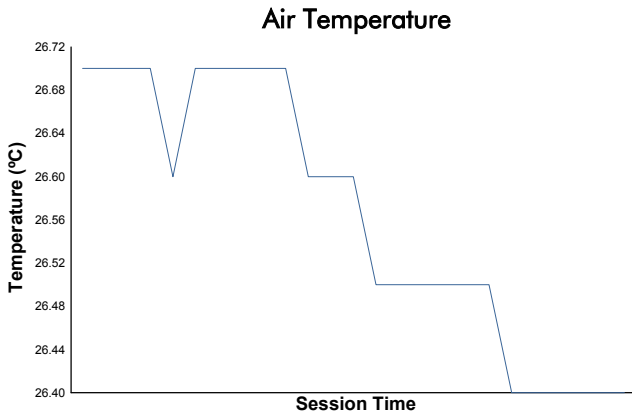

6 Hours of Fuji

FRJC

Race 2

Weather Report

Track Status: **DRY**