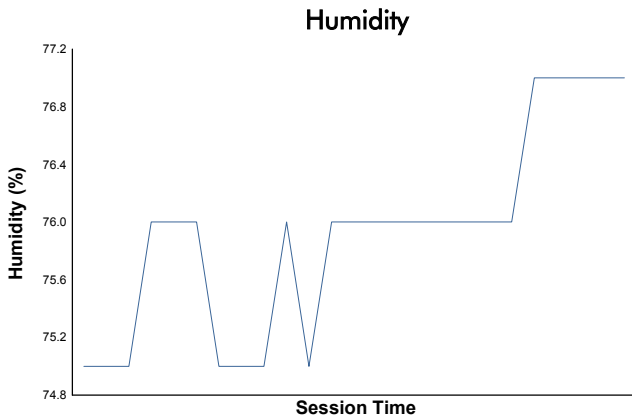

6 Hours of Fuji

FRJC

Race 2

Weather Report

Track Status: **DRY**