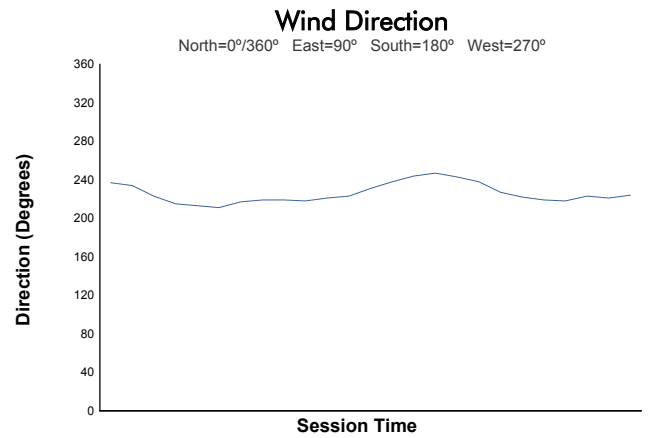

6 Hours of Fuji

FRJC

Race 2

Weather Report

Track Status: **DRY**