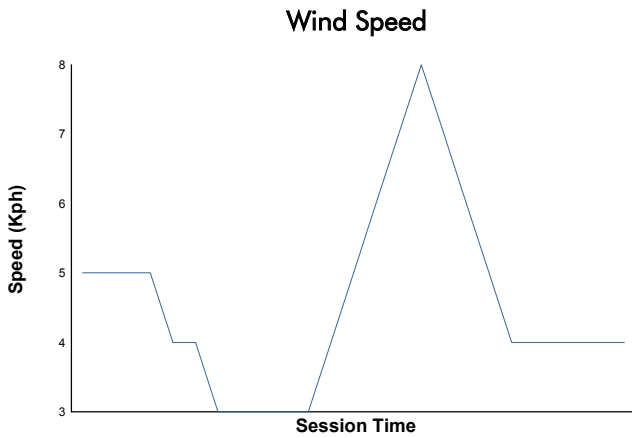

6 Hours of Fuji

FRJC

Race 2

Weather Report

Track Status: **DRY**