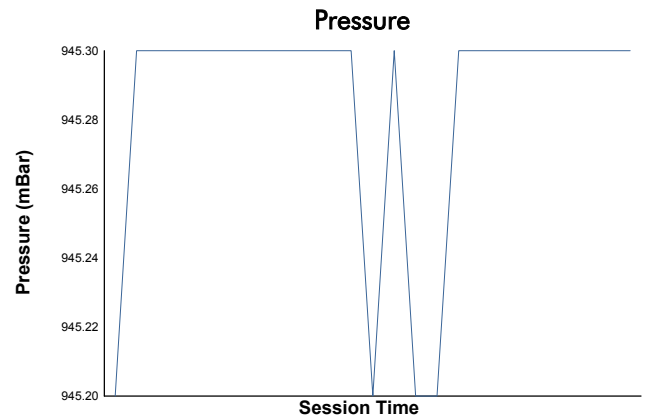

6 Hours of Fuji

FRJC

Race 2

Weather Report

Track Status: **DRY**