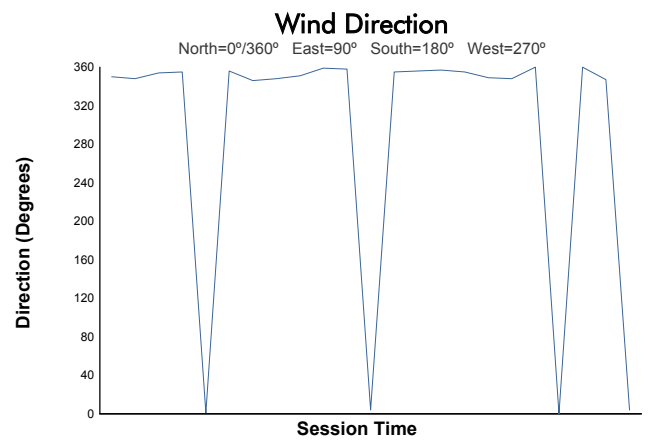

Bapco Energies 8 Hours of Bahrain
Porsche Carrera Cup Middle East
Race 1

Weather Report

Track Status: **DRY**