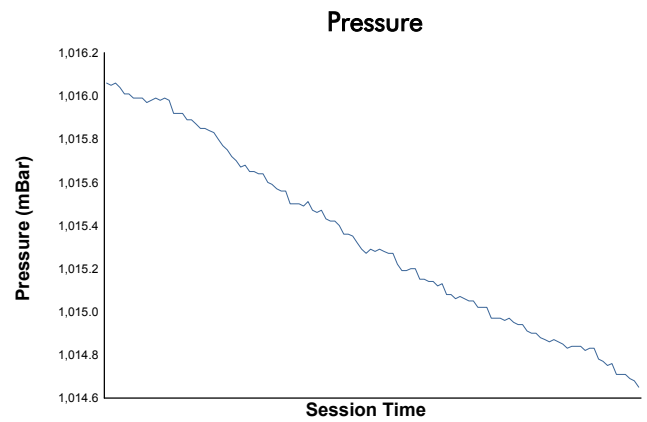

**FIA WEC**  
Rookie Test  
Morning session  
Weather Report

Track Status: **DRY**