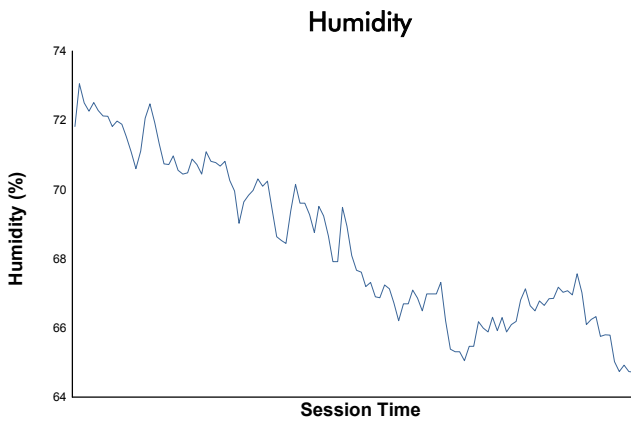

**FIA WEC**  
Rookie Test  
Morning session  
Weather Report

Track Status: **DRY**