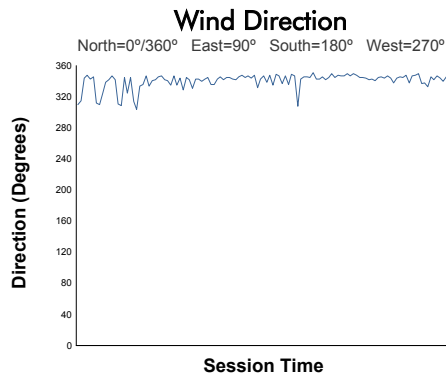

**FIA WEC**  
Rookie Test  
Morning session  
Weather Report

Track Status: **DRY**