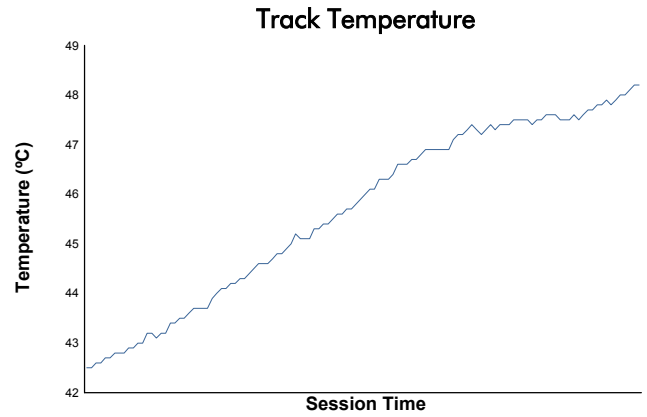

**FIA WEC**  
Rookie Test  
Morning session  
Weather Report

Track Status: **DRY**