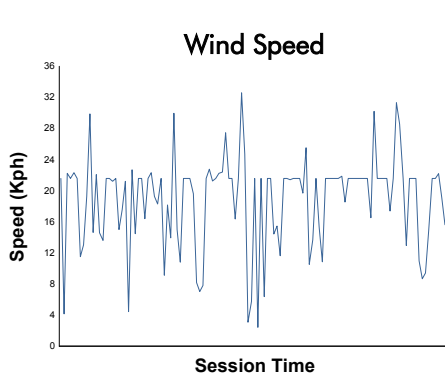

**FIA WEC**  
Rookie Test  
Morning session  
Weather Report

Track Status: **DRY**