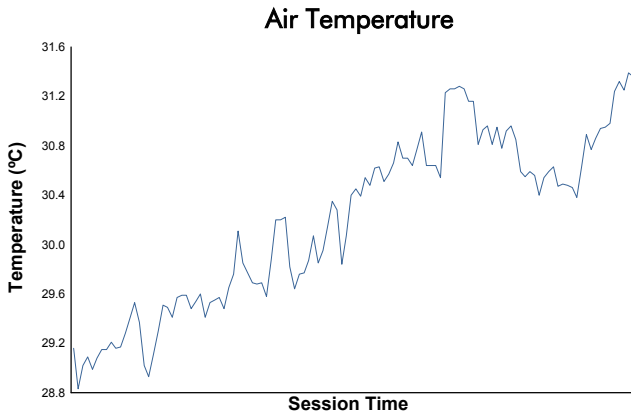

**FIA WEC**  
Rookie Test  
Morning session  
Weather Report

Track Status: **DRY**