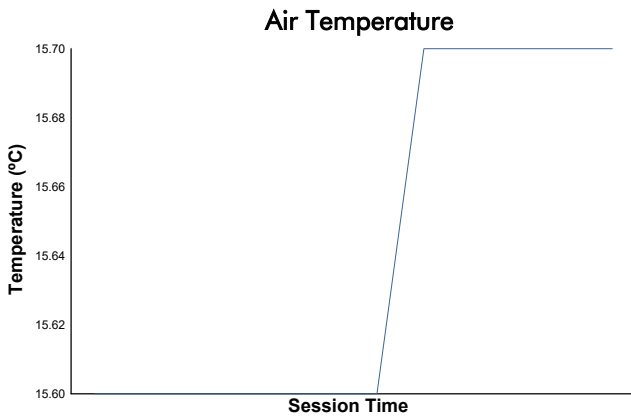

**FIA WEC**  
Qatar 1812 KM  
Qualifying LMGT3

**Weather Report**

Track Status: **DRY**