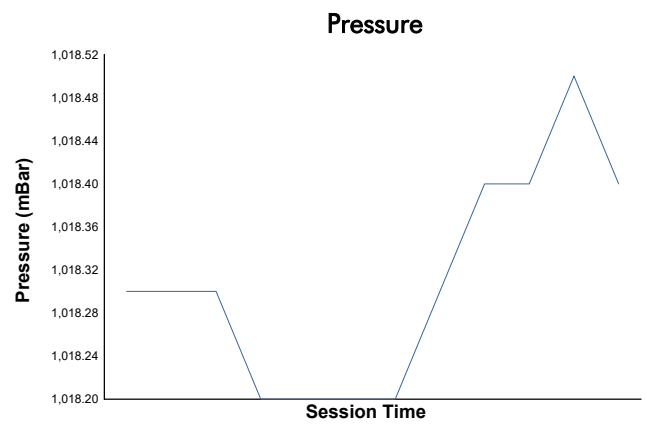

**FIA WEC**  
Qatar 1812 KM  
Qualifying LMGT3

**Weather Report**

Track Status: **DRY**