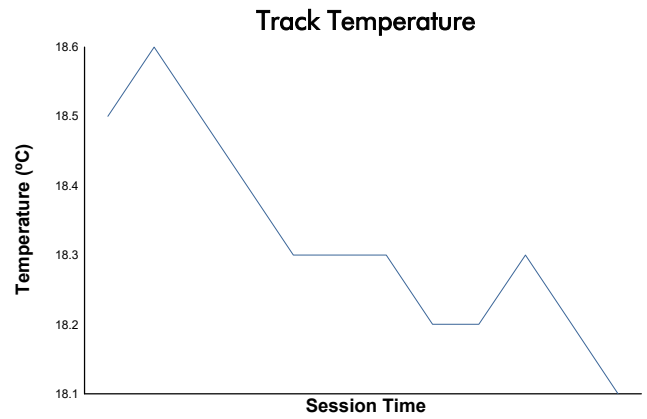

**FIA WEC**  
Qatar 1812 KM  
Qualifying LMGT3

**Weather Report**

Track Status: **DRY**