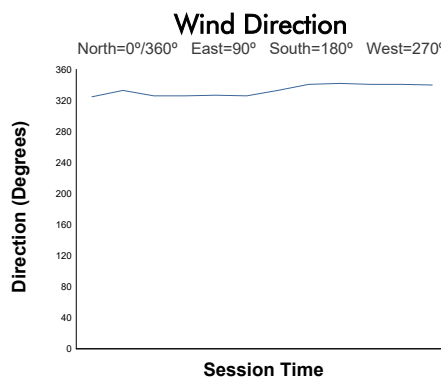

**FIA WEC**  
Qatar 1812 KM  
Qualifying LMGT3

**Weather Report**

Track Status: **DRY**