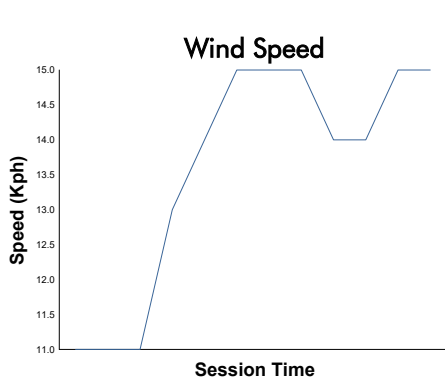

**FIA WEC**  
Qatar 1812 KM  
Qualifying LMGT3

**Weather Report**

Track Status: **DRY**