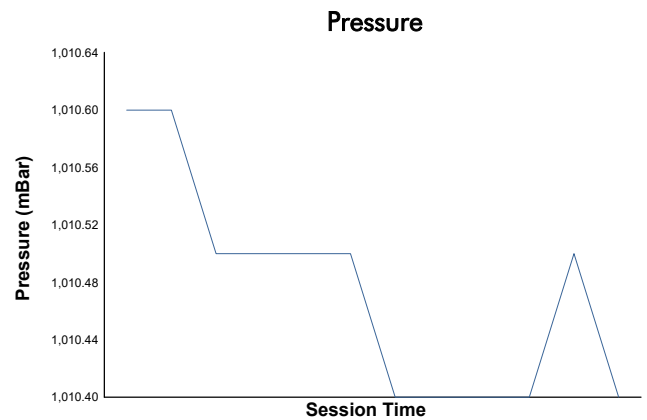

FIA WEC
6 Hours of Imola
Qualifying LMGT3

Weather Report

Track Status: **DRY**