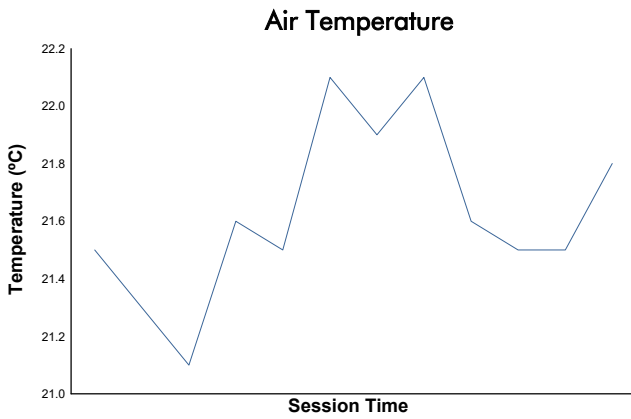

FIA WEC
6 Hours of Imola
Qualifying LMGT3

Weather Report

Track Status: **DRY**