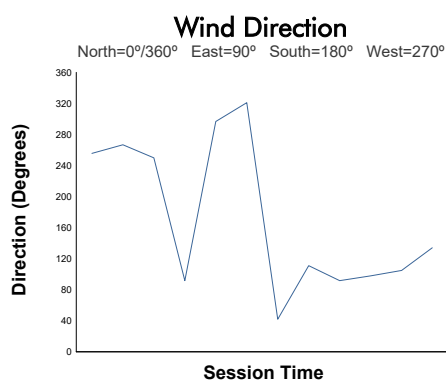

FIA WEC
6 Hours of Imola
Qualifying LMGT3

Weather Report

Track Status: **DRY**