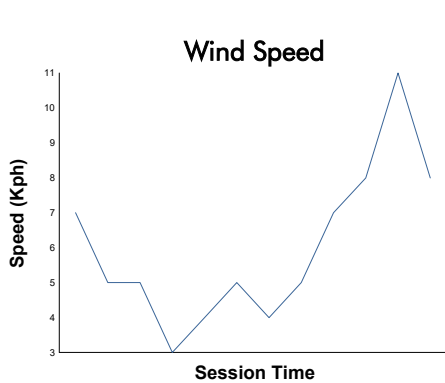

FIA WEC
6 Hours of Imola
Qualifying LMGT3

Weather Report

Track Status: **DRY**