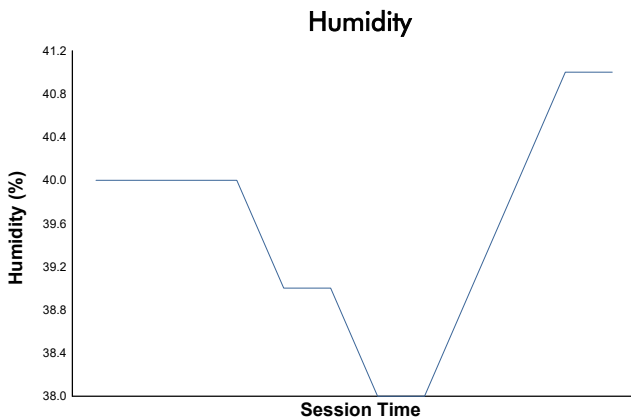

FIA WEC
6 Hours of Imola
Qualifying LMGT3

Weather Report

Track Status: **DRY**