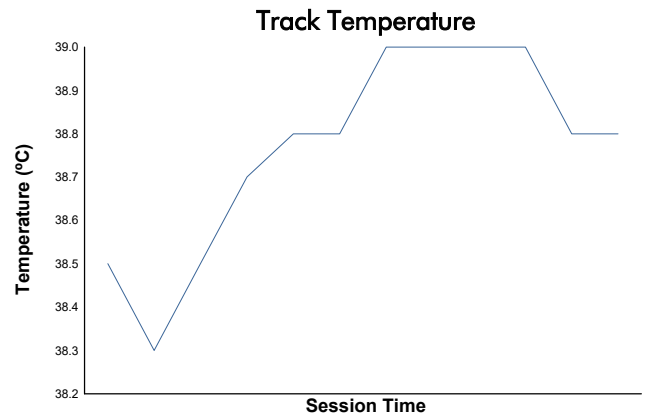

FIA WEC
6 Hours of Imola
Qualifying LMGT3

Weather Report

Track Status: **DRY**