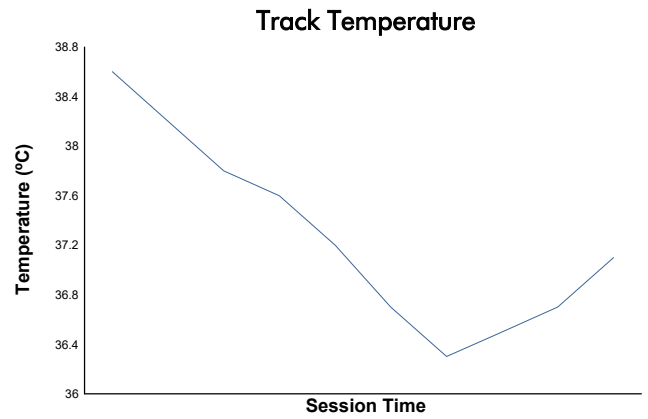

**FIA WEC**  
**6 Hours of Imola**  
**Hyperpole LMGTT3**

**Weather Report**

Track Status: **DRY**