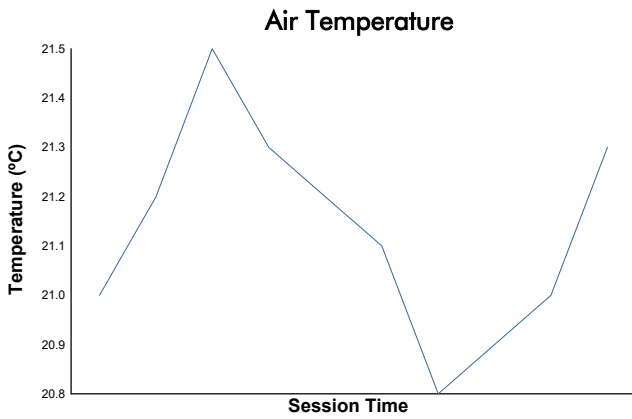

**FIA WEC**  
**6 Hours of Imola**  
**Hyperpole LMGTT3**

**Weather Report**

Track Status: **DRY**