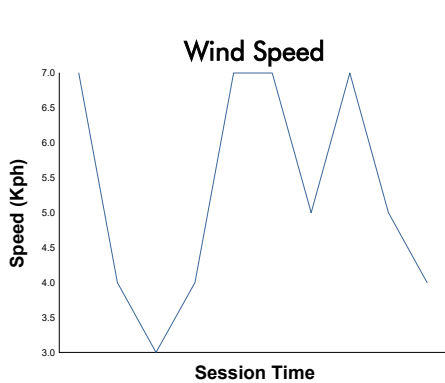

**FIA WEC**  
**6 Hours of Imola**  
**Hyperpole LMGTT3**

**Weather Report**

Track Status: **DRY**