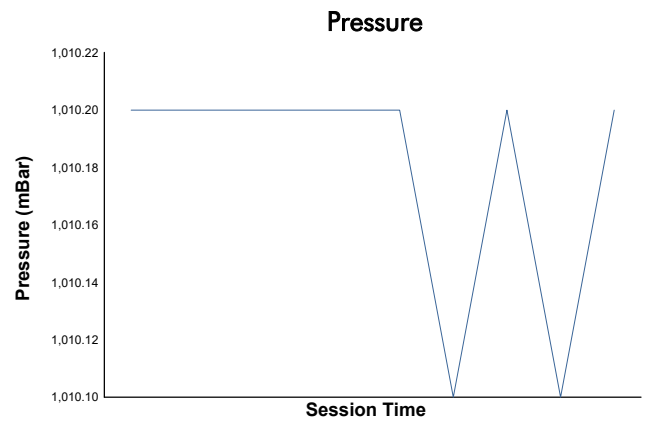

**FIA WEC**  
**6 Hours of Imola**  
**Hyperpole LMGTT3**

**Weather Report**

Track Status: **DRY**