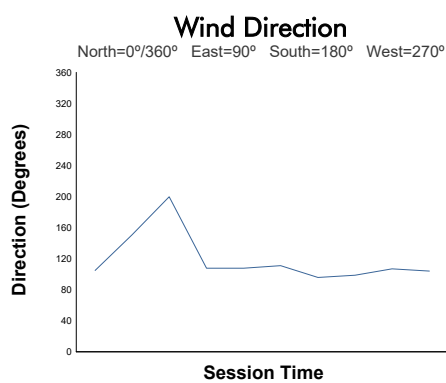

**FIA WEC**  
**6 Hours of Imola**  
**Hyperpole LMGTT3**

**Weather Report**

Track Status: **DRY**