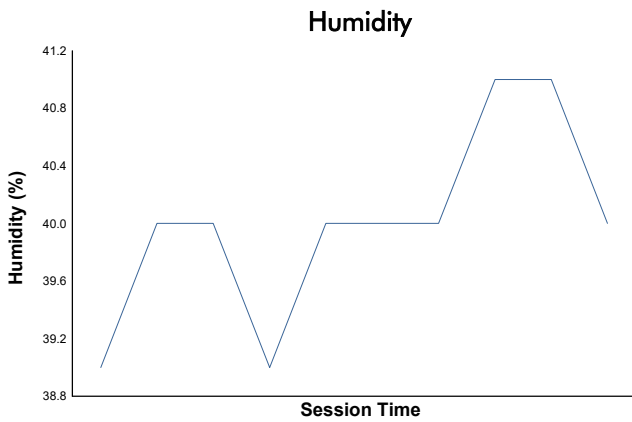

**FIA WEC**  
**6 Hours of Imola**  
**Hyperpole LMGTT3**

**Weather Report**

Track Status: **DRY**