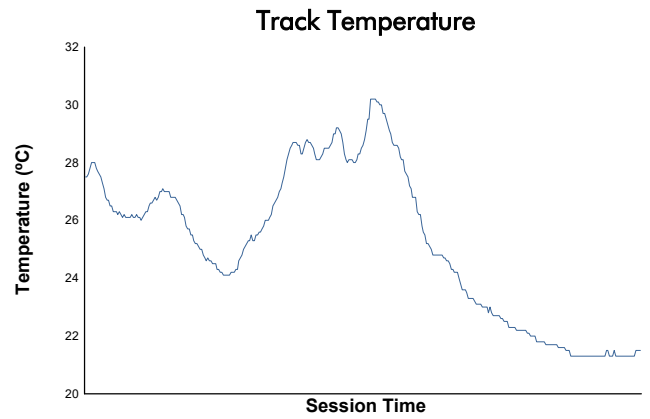

FIA WEC
6 Hours of Imola
Race

Weather Report

Track Status: **WET**