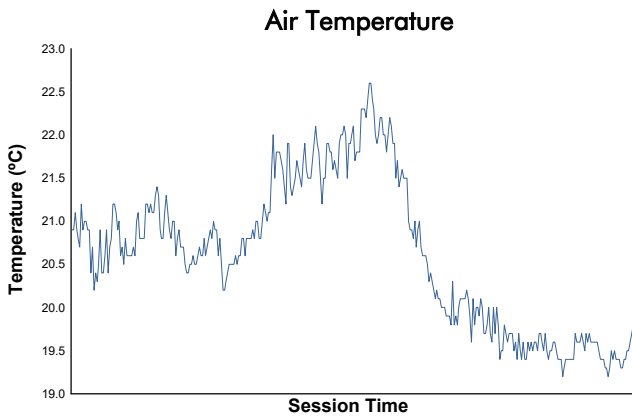

FIA WEC
6 Hours of Imola
Race

Weather Report

Track Status: **WET**