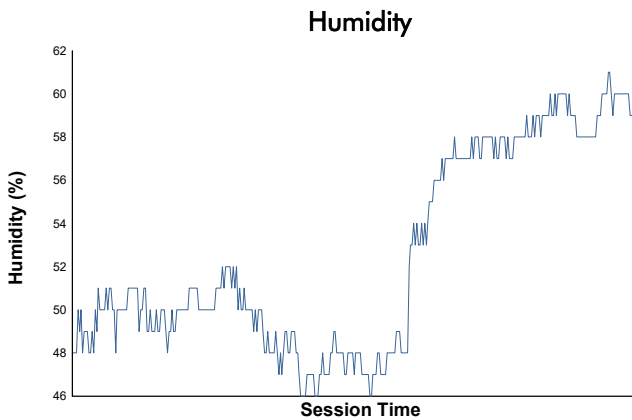

FIA WEC
6 Hours of Imola
Race

Weather Report

Track Status: **WET**