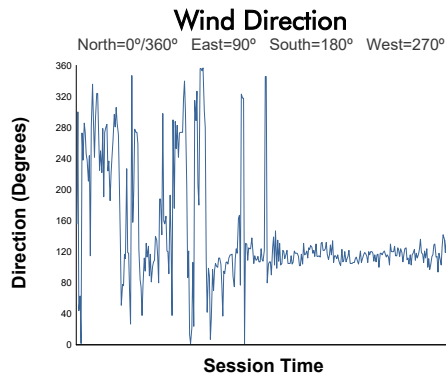

FIA WEC
6 Hours of Imola
Race

Weather Report

Track Status: **WET**