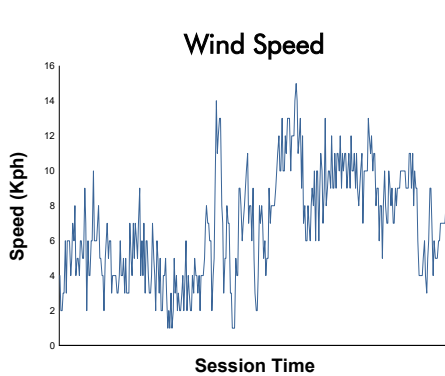

FIA WEC
6 Hours of Imola
Race

Weather Report

Track Status: **WET**