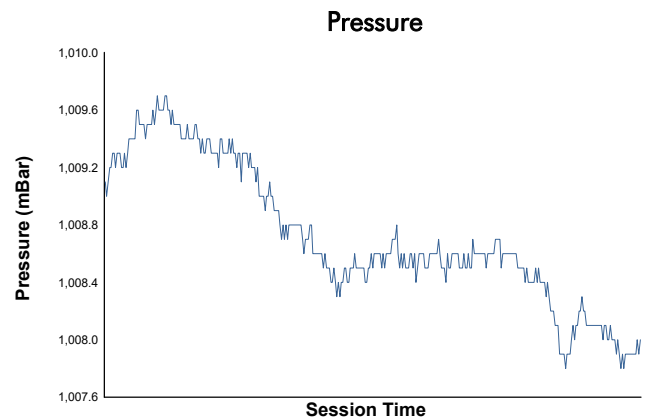

FIA WEC
6 Hours of Imola
Race

Weather Report

Track Status: **WET**