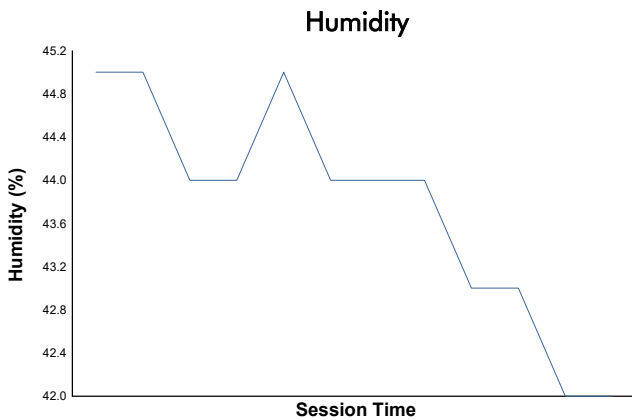

6 Hours of Imola
Porsche Sixt Carrera Cup Deutschland
Qualifying Practice 1
Weather Report

Track Status: **DRY**