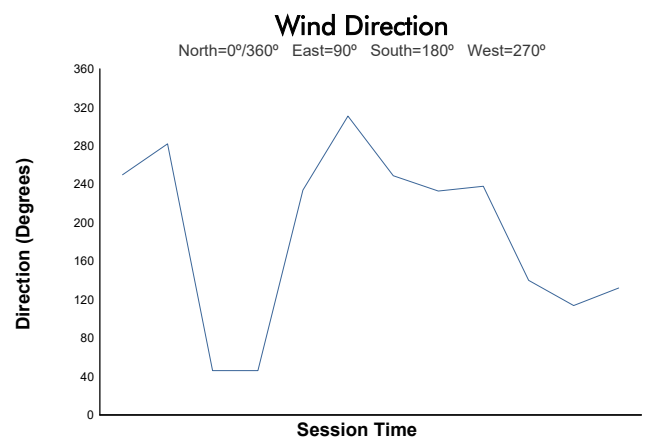

6 Hours of Imola
Porsche Sixt Carrera Cup Deutschland
Qualifying Practice 1
Weather Report

Track Status: **DRY**