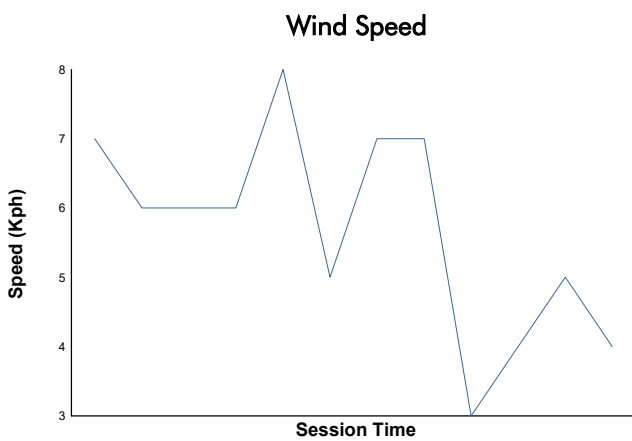

6 Hours of Imola
Porsche Sixt Carrera Cup Deutschland
Qualifying Practice 1
Weather Report

Track Status: **DRY**