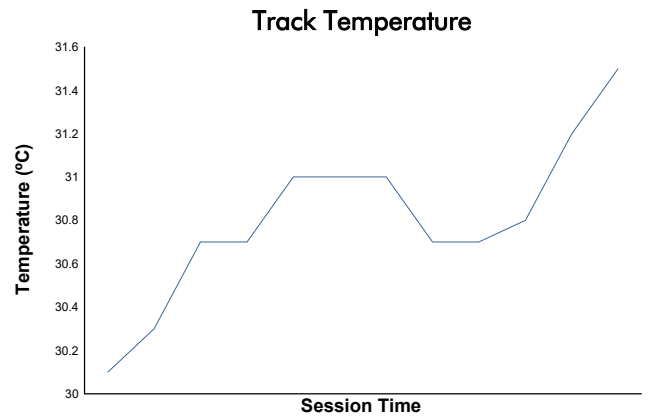

6 Hours of Imola
Porsche Sixt Carrera Cup Deutschland
Qualifying Practice 1
Weather Report

Track Status: **DRY**