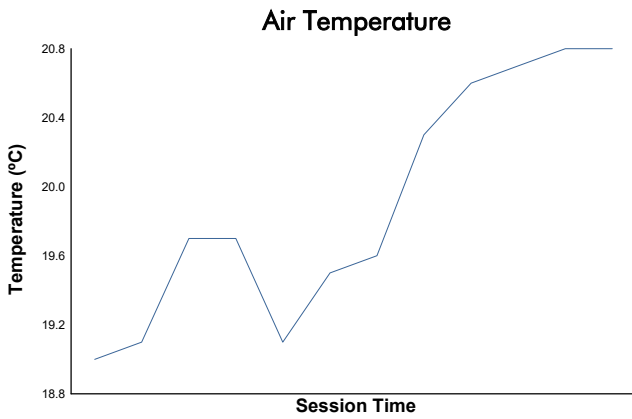

6 Hours of Imola
Porsche Sixt Carrera Cup Deutschland
Qualifying Practice 1
Weather Report

Track Status: **DRY**