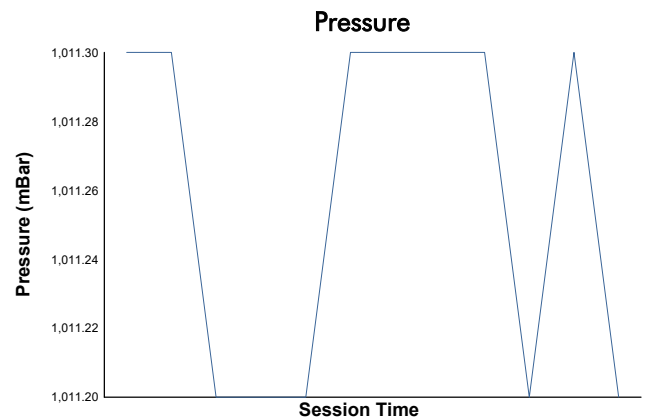

6 Hours of Imola
Porsche Sixt Carrera Cup Deutschland
Qualifying Practice 1
Weather Report

Track Status: **DRY**