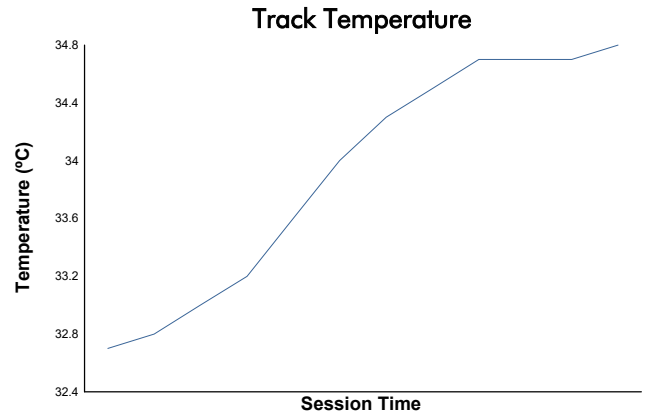

6 Hours of Imola
Porsche Sixt Carrera Cup Deutschland
Qualifying Practice 2

Weather Report

Track Status: **DRY**