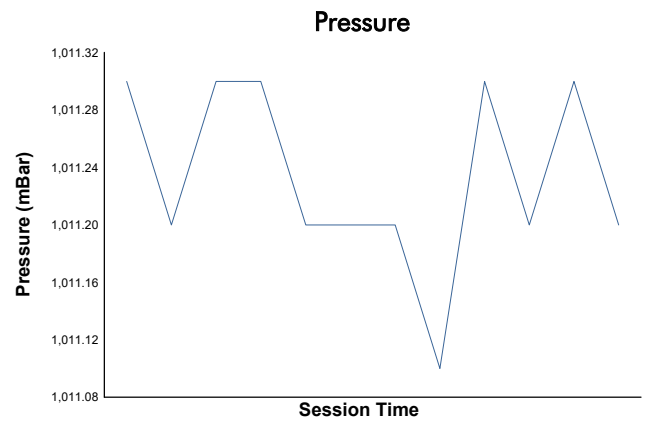

6 Hours of Imola
Porsche Sixt Carrera Cup Deutschland
Qualifying Practice 2

Weather Report

Track Status: **DRY**