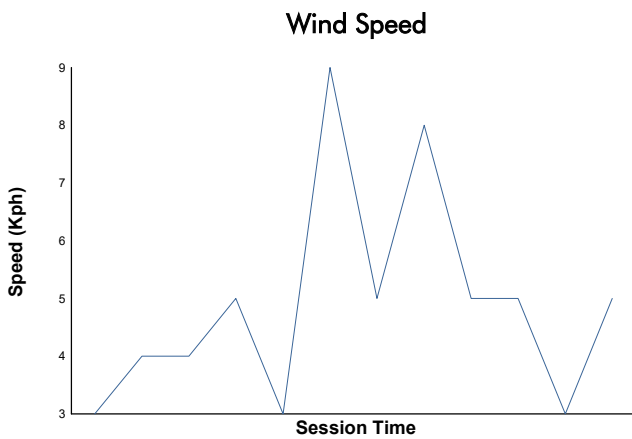

6 Hours of Imola
Porsche Sixt Carrera Cup Deutschland
Qualifying Practice 2

Weather Report

Track Status: **DRY**