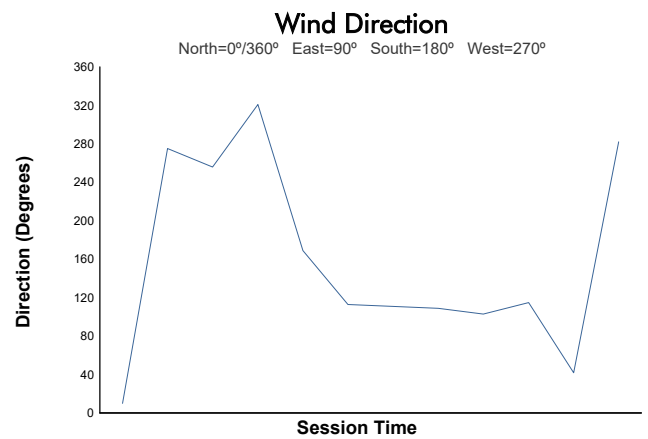

6 Hours of Imola
Porsche Sixt Carrera Cup Deutschland
Qualifying Practice 2

Weather Report

Track Status: **DRY**