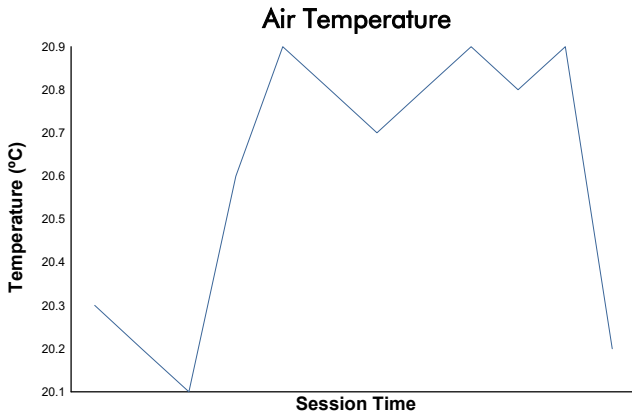

6 Hours of Imola
Porsche Sixt Carrera Cup Deutschland
Qualifying Practice 2

Weather Report

Track Status: **DRY**