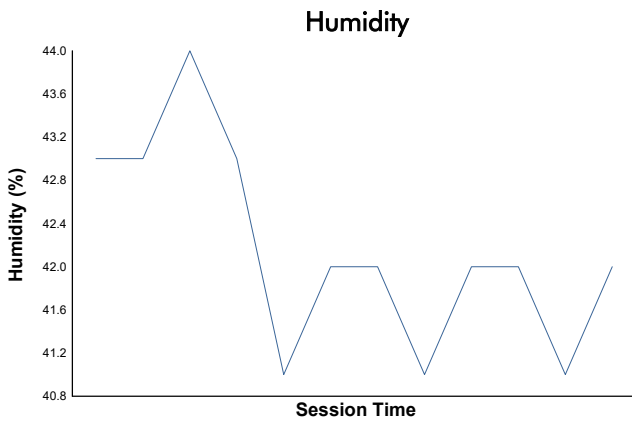

6 Hours of Imola
Porsche Sixt Carrera Cup Deutschland
Qualifying Practice 2

Weather Report

Track Status: **DRY**