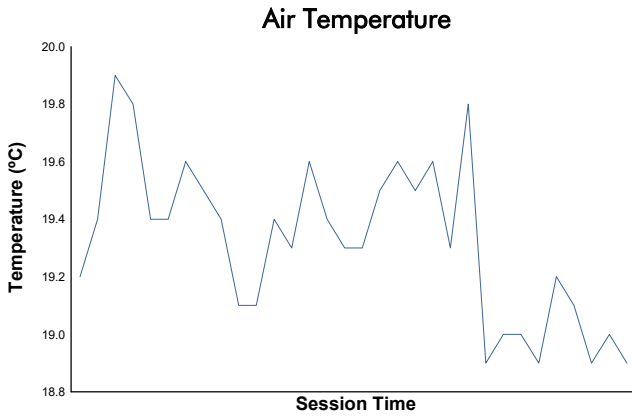

6 Hours of Imola

Porsche Sixt Carrera Cup Deutschland

Race 1

Weather Report

Track Status: **DRY**