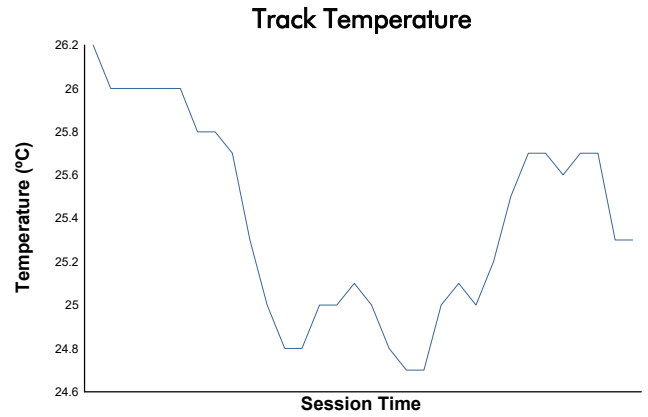

6 Hours of Imola

Porsche Sixt Carrera Cup Deutschland

Race 1

Weather Report

Track Status: **DRY**