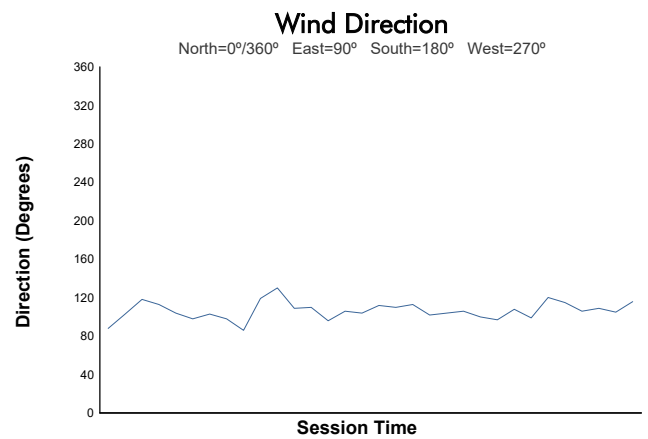

6 Hours of Imola

Porsche Sixt Carrera Cup Deutschland

Race 1

Weather Report

Track Status: **DRY**