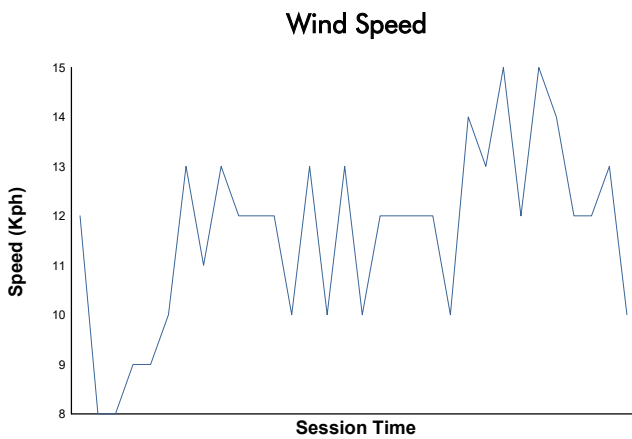

6 Hours of Imola

Porsche Sixt Carrera Cup Deutschland

Race 1

Weather Report

Track Status: **DRY**