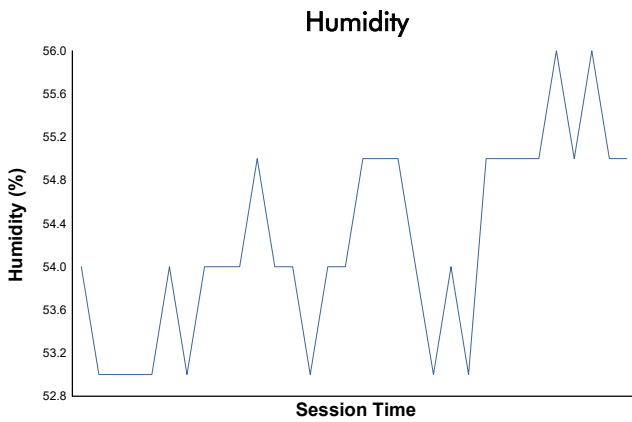

6 Hours of Imola

Porsche Sixt Carrera Cup Deutschland

Race 1

Weather Report

Track Status: **DRY**