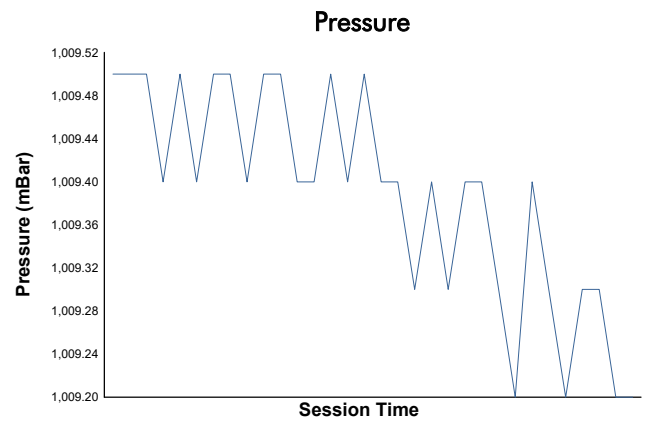

6 Hours of Imola

Porsche Sixt Carrera Cup Deutschland

Race 1

Weather Report

Track Status: **DRY**