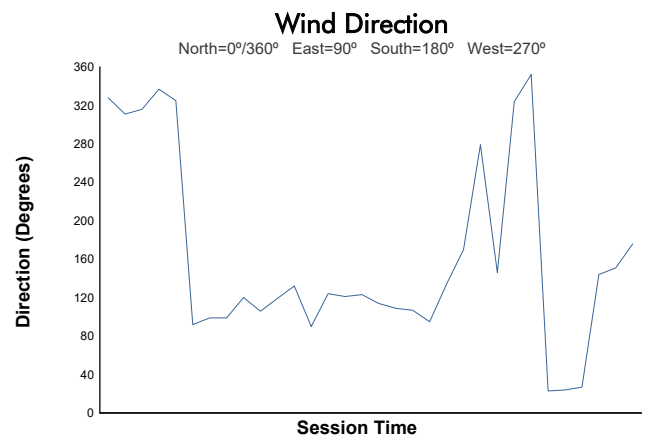

6 Hours of Imola

Porsche Sixt Carrera Cup Deutschland

Race 2

Weather Report

Track Status: **DRY**