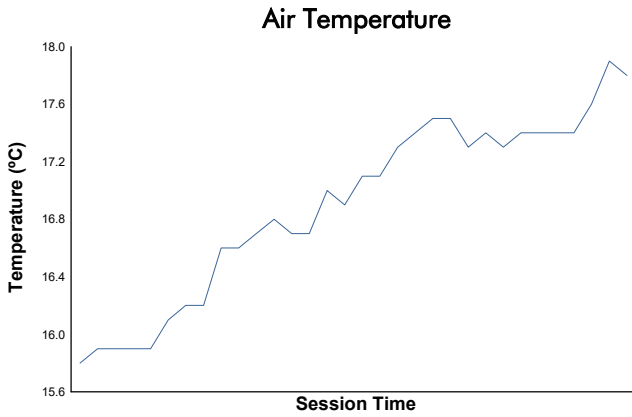

6 Hours of Imola

Porsche Sixt Carrera Cup Deutschland

Race 2

Weather Report

Track Status: **DRY**