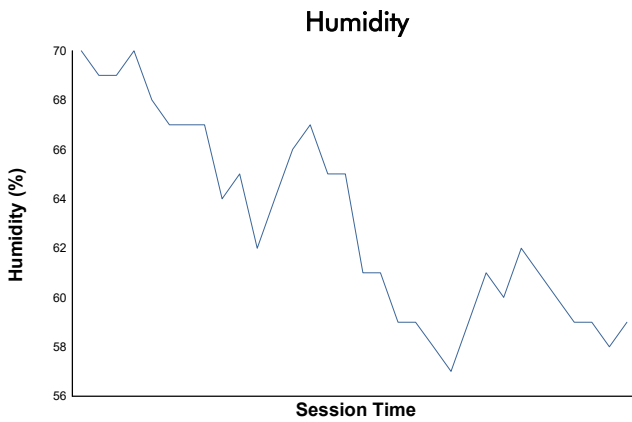

6 Hours of Imola

Porsche Sixt Carrera Cup Deutschland

Race 2

Weather Report

Track Status: **DRY**