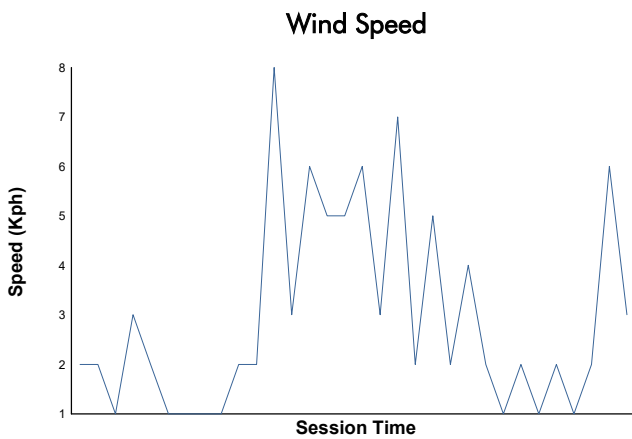

6 Hours of Imola

Porsche Sixt Carrera Cup Deutschland

Race 2

Weather Report

Track Status: **DRY**