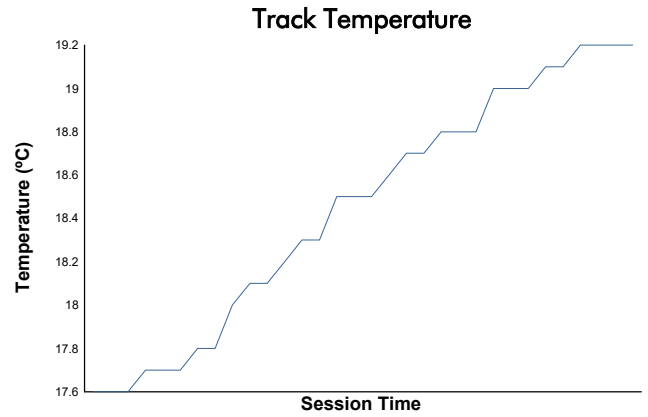

6 Hours of Imola

Porsche Sixt Carrera Cup Deutschland

Race 2

Weather Report

Track Status: **DRY**