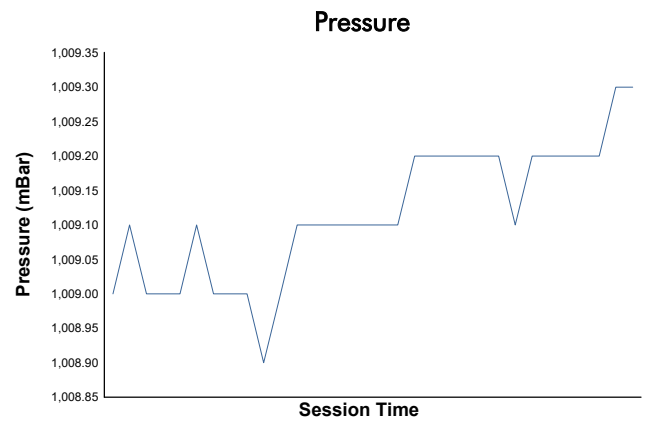

6 Hours of Imola

Porsche Sixt Carrera Cup Deutschland

Race 2

Weather Report

Track Status: **DRY**