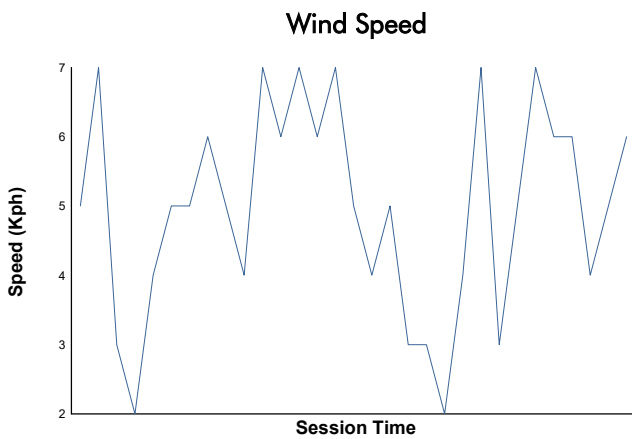

X-GT4 Supersport GT

6 Hours of Imola
Race 1

Weather Report

Track Status: **DRY**