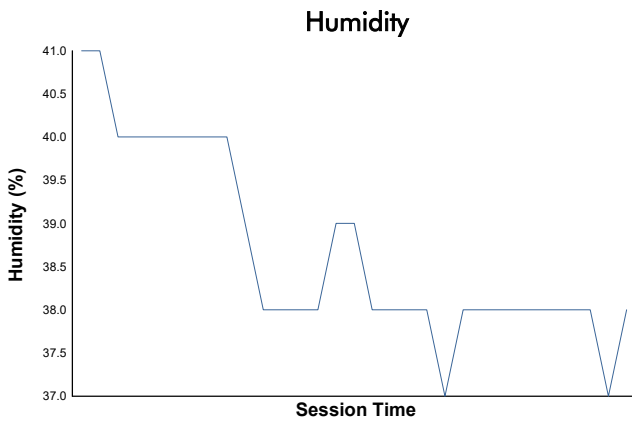

X-GT4 Supersport GT

6 Hours of Imola
Race 1

Weather Report

Track Status: **DRY**