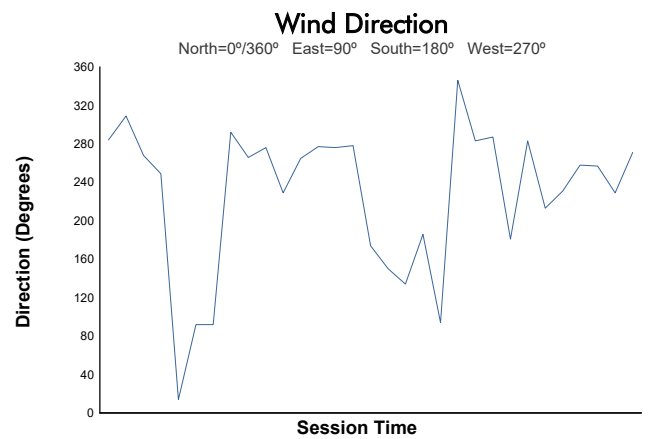

X-GT4 Supersport GT

6 Hours of Imola
Race 1

Weather Report

Track Status: **DRY**