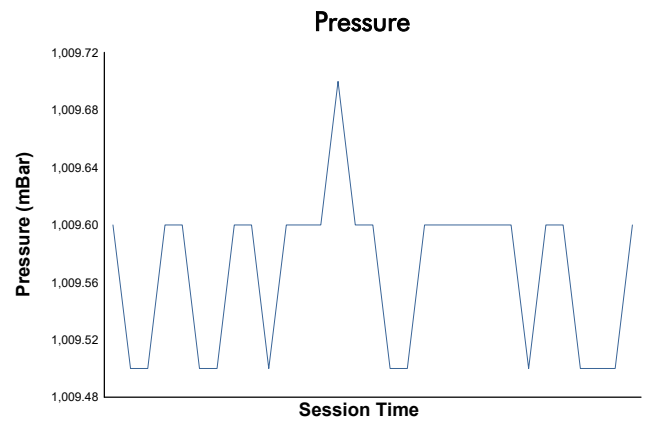

X-GT4 Supersport GT

6 Hours of Imola
Race 1

Weather Report

Track Status: **DRY**