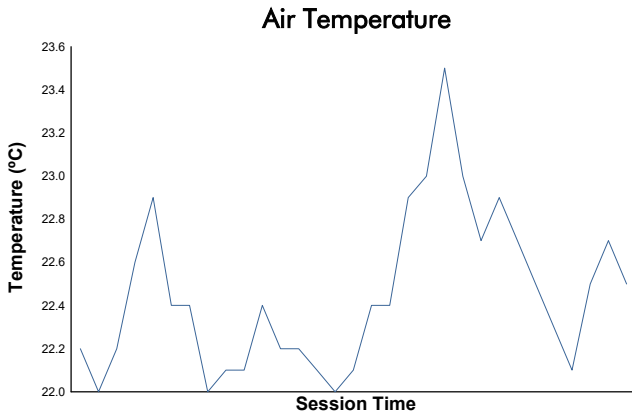

X-GT4 Supersport GT

6 Hours of Imola
Race 1

Weather Report

Track Status: **DRY**