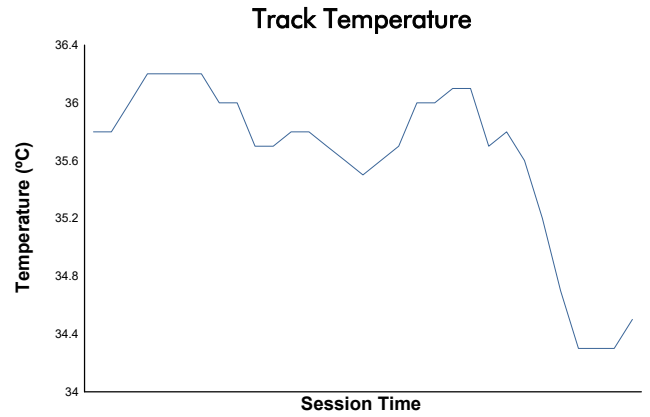

X-GT4 Supersport GT

6 Hours of Imola
Race 1

Weather Report

Track Status: **DRY**