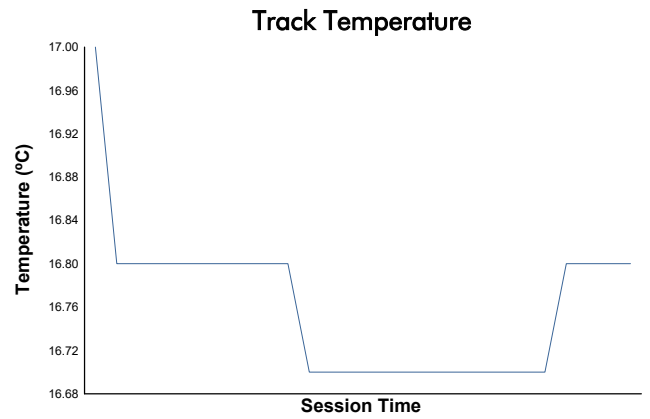

**X-GT4 Supersport GT**  
6 Hours of Imola  
Race 2  
Weather Report

Track Status: **DRY**