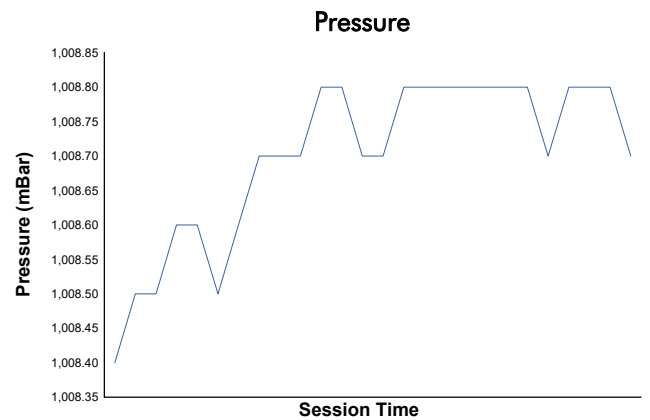

**X-GT4 Supersport GT**  
6 Hours of Imola  
Race 2  
Weather Report

Track Status: **DRY**