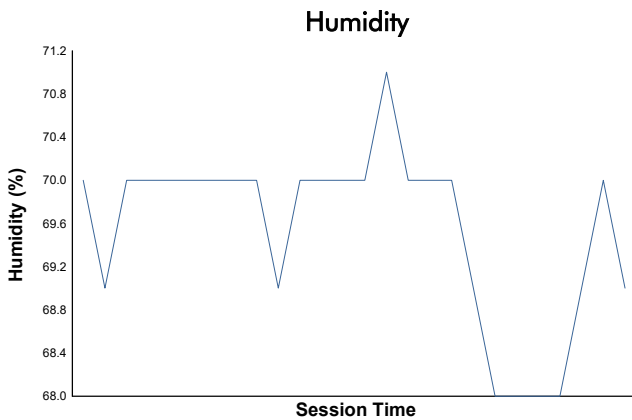

**X-GT4 Supersport GT**  
6 Hours of Imola  
Race 2  
Weather Report

Track Status: **DRY**