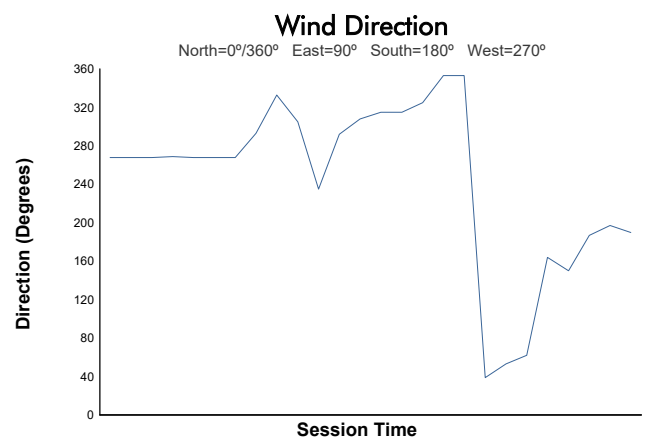

**X-GT4 Supersport GT**  
6 Hours of Imola  
Race 2  
Weather Report

Track Status: **DRY**