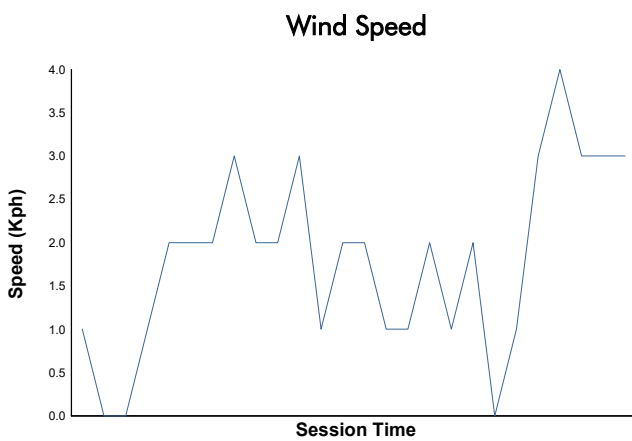

**X-GT4 Supersport GT**  
6 Hours of Imola  
Race 2  
Weather Report

Track Status: **DRY**