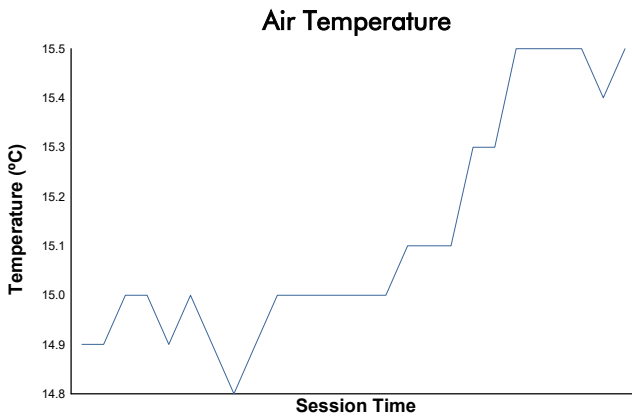

**X-GT4 Supersport GT**  
6 Hours of Imola  
Race 2  
Weather Report

Track Status: **DRY**