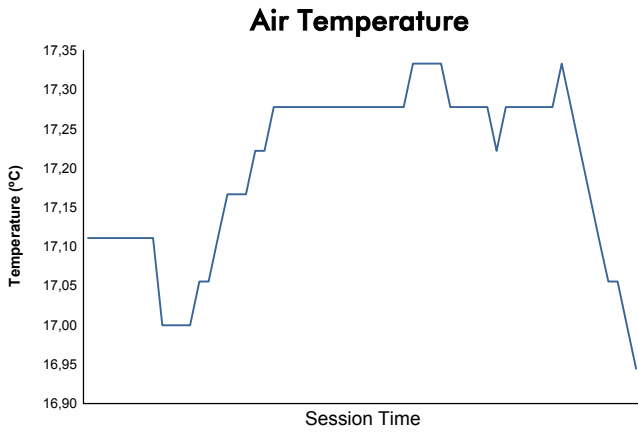

Computerised results and timing service

**6 Hours of Fuji
FIA WEC
Qualifying Practice
Weather Report**

Track Status: **DRY**