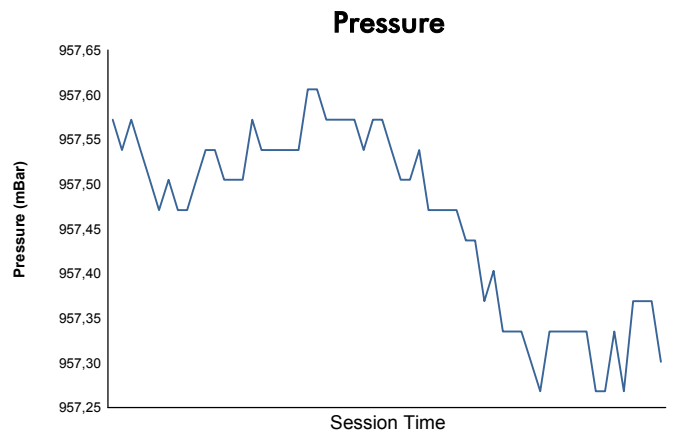

Computerised results and timing service

**6 Hours of Fuji
FIA WEC
Qualifying Practice
Weather Report**

Track Status: **DRY**