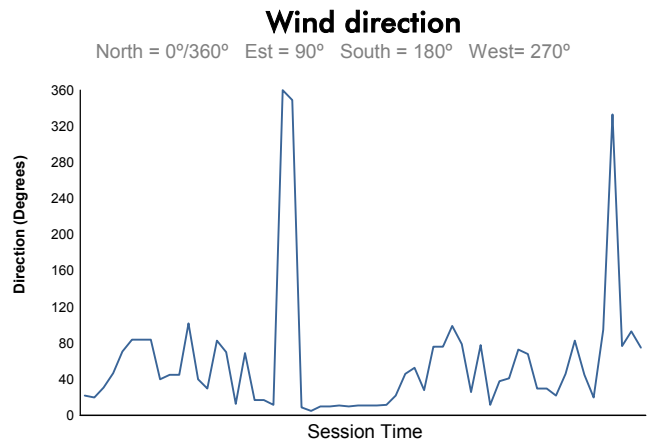

Computerised results and timing service

**6 Hours of Fuji
FIA WEC
Qualifying Practice
Weather Report**

Track Status: **DRY**