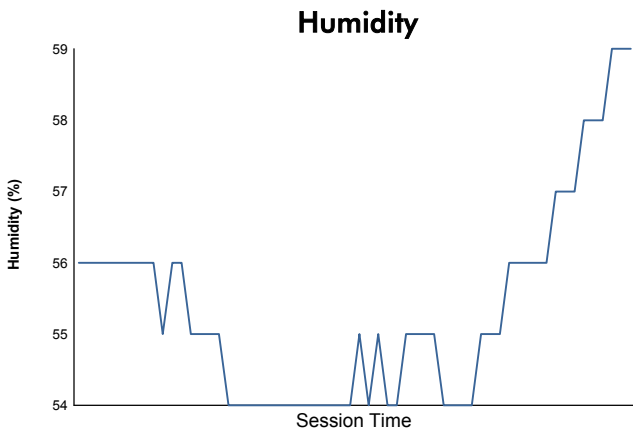

Computerised results and timing service

**6 Hours of Fuji
FIA WEC
Qualifying Practice
Weather Report**

Track Status: **DRY**