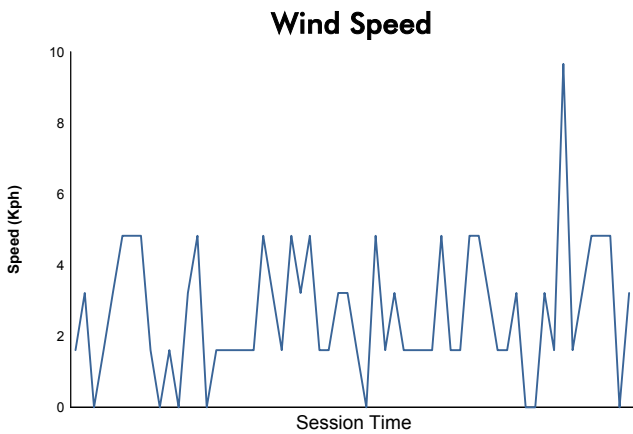

Computerised results and timing service

**6 Hours of Fuji
FIA WEC
Qualifying Practice
Weather Report**

Track Status: **DRY**