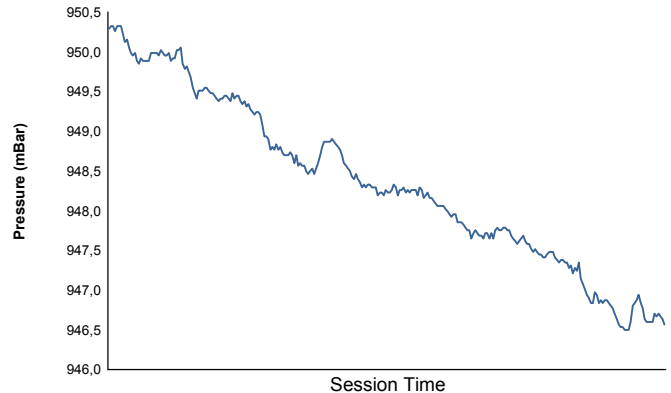

Computerised results and timing service

6 Hours of Fuji
FIA WEC
Race
Weather Report

Air Temperature

Track Temperature

Humidity

Pressure

Wind Speed

Wind direction

Track Status:

WET