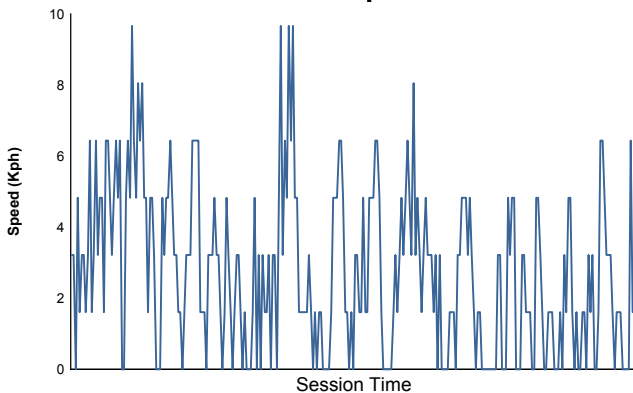

Computerised results and timing service

6 Hours of Fuji
FIA WEC
Race
Weather Report

Air Temperature

Track Temperature

Humidity

Pressure

Wind Speed

Wind direction

Track Status:

WET