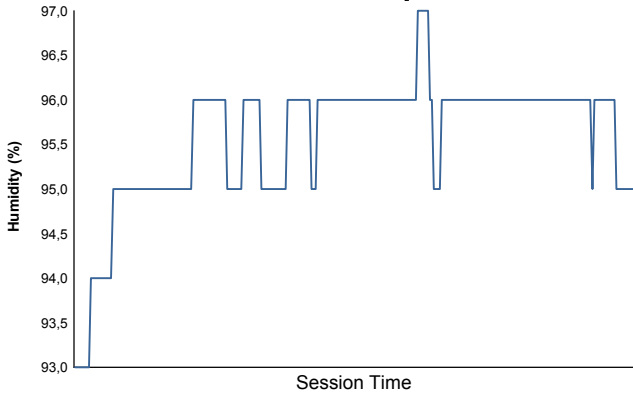

Computerised results and timing service

6 Hours of Fuji
FIA WEC
Race
Weather Report

Air Temperature

Track Temperature

Humidity

Pressure

Wind Speed

Wind direction

Track Status:

WET