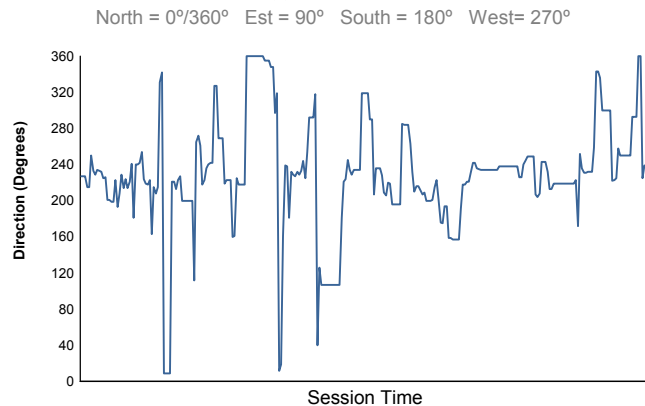

Computerised results and timing service

6 Hours of Fuji
FIA WEC
Race
Weather Report

Air Temperature

Track Temperature

Humidity

Pressure

Wind Speed

Wind direction

Track Status:

WET