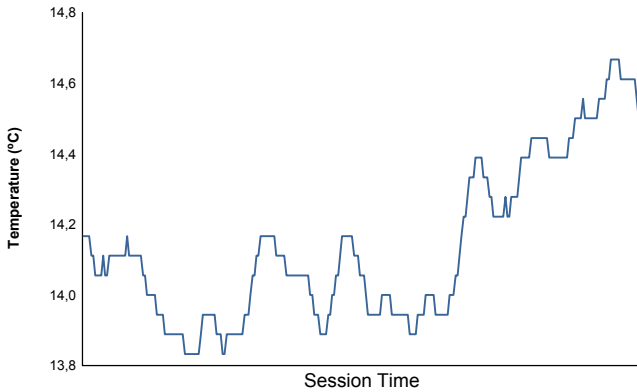

Computerised results and timing service

6 Hours of Fuji
FIA WEC
Race
Weather Report

Air Temperature

Track Temperature

Humidity

Pressure

Wind Speed

Wind direction

Track Status:

WET