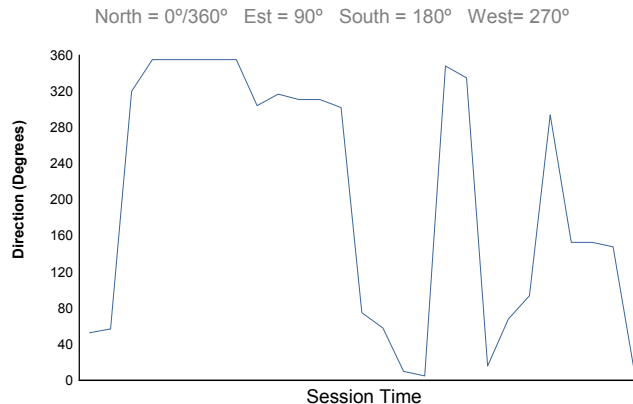

6 Hours of Fuji
Japan Formula 3
Race Round 15

Weather Report

Air Temperature

Track Temperature

Humidity

Pressure

Wind Speed

Wind direction

Track Status:

WET