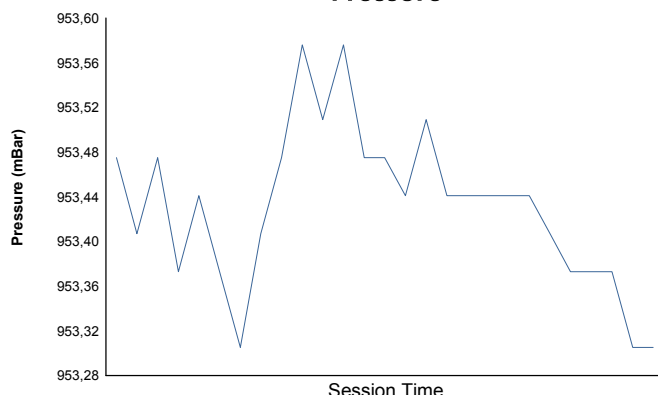

6 Hours of Fuji
Japan Formula 3
Race Round 15

Weather Report

Air Temperature

Track Temperature

Humidity

Pressure

Wind Speed

Wind direction