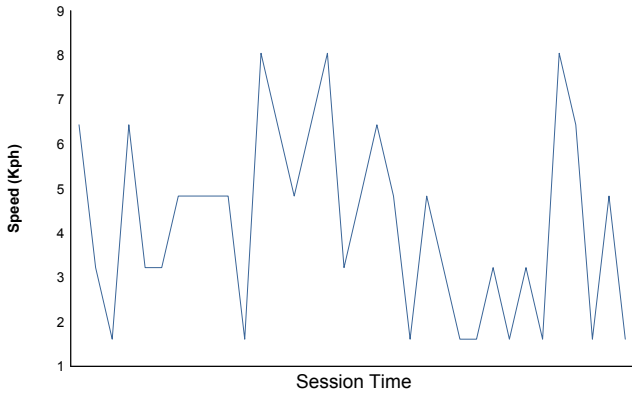

6 Hours of Fuji
Legend Spirits
Free Practice 1
Weather Report

Air Temperature

Track Temperature

Humidity

Pressure

Wind Speed

Wind direction

Track Status: