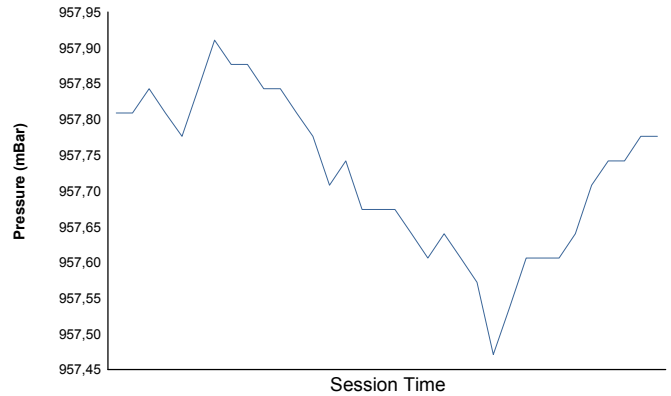

6 Hours of Fuji
Legend Spirits
Free Practice 1
Weather Report

Air Temperature

Track Temperature

Humidity

Pressure

Wind Speed

Wind direction

Track Status:

DRY