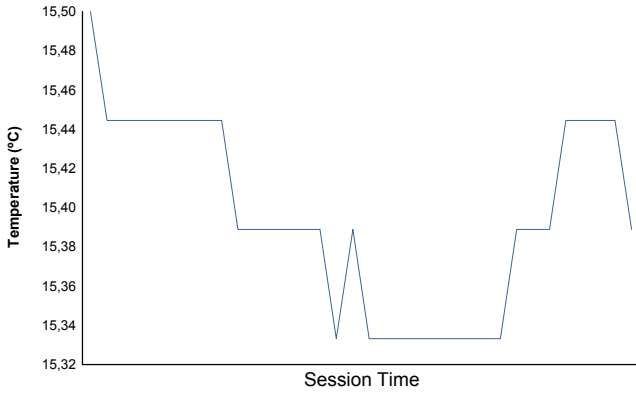

6 Hours of Fuji
Legend Spirits
Free Practice 1
Weather Report

Air Temperature

Track Temperature

Humidity

Pressure

Wind Speed

Wind direction

Track Status: