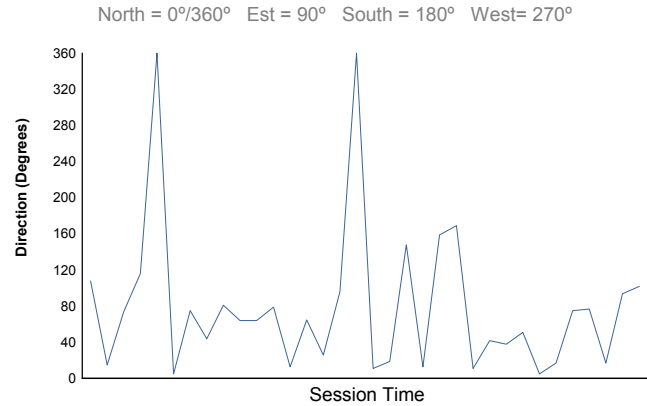

6 Hours of Fuji
Legend Spirits
Free Practice 1
Weather Report

Air Temperature

Track Temperature

Humidity

Pressure

Wind Speed

Wind direction

Track Status: