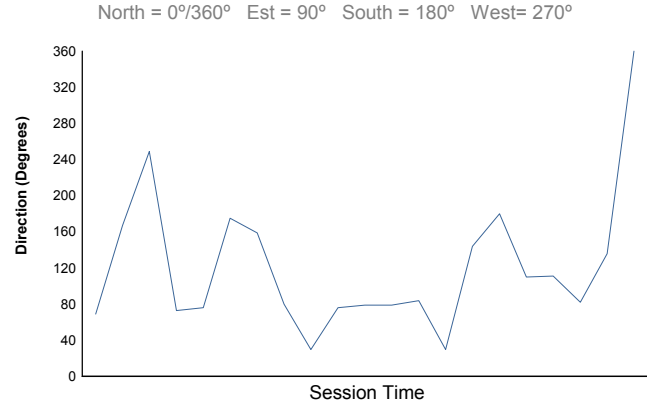

**6 Hours of Fuji**  
Legend Spirits  
Free Practice 2  
Weather Report

**Air Temperature**

**Track Temperature**

**Humidity**

**Pressure**

**Wind Speed**

**Wind direction**

Track Status: