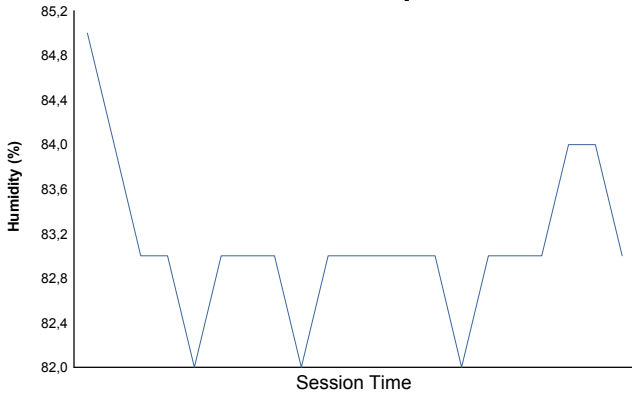

**6 Hours of Fuji**  
Legend Spirits  
Free Practice 2  
Weather Report

**Air Temperature**

**Track Temperature**

**Humidity**

**Pressure**

**Wind Speed**

**Wind direction**

Track Status: