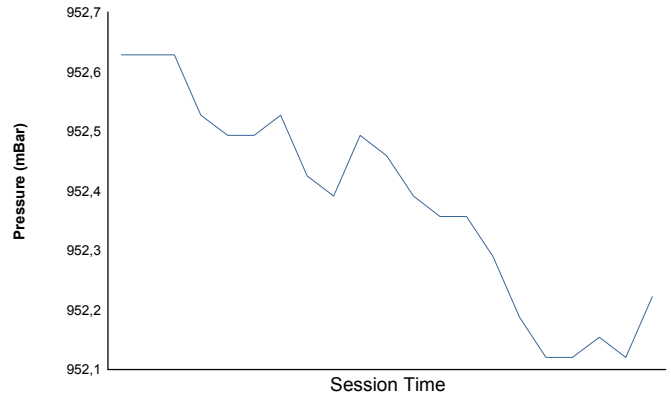

**6 Hours of Fuji**  
Legend Spirits  
Free Practice 2  
Weather Report

**Air Temperature**

**Track Temperature**

**Humidity**

**Pressure**

**Wind Speed**

**Wind direction**

Track Status: