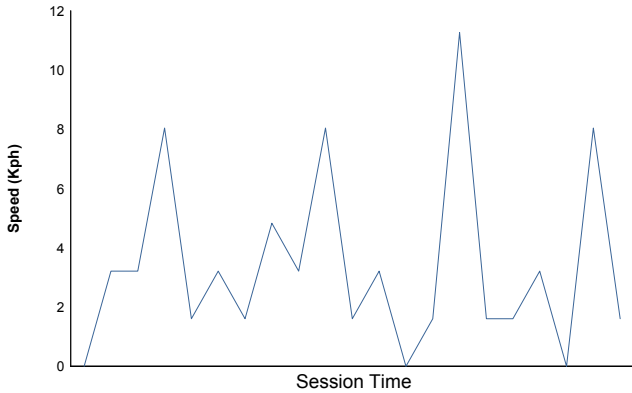

**6 Hours of Fuji**  
Legend Spirits  
Free Practice 2  
Weather Report

**Air Temperature**

**Track Temperature**

**Humidity**

**Pressure**

**Wind Speed**

**Wind direction**

Track Status: