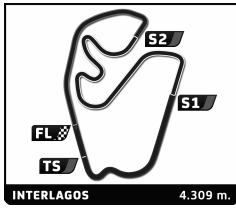

**PORSCHE****GT3 CUP  
CHALLENGE  
BRASIL****Porsche GT3 Cup Brasil**

6 Hours of Sao Paulo  
After Collective Test 2

Event maximum speed

Driver	Team	Car	Class	Top Speed	Lap	Session
5 Emerson FITTIPALDI				<b>259.0</b>	16	Collective Test 1
18 Carlos AMBRÓSIO			S	<b>258.4</b>	10	Collective Test 1
34 Maurizio BILLI			M	<b>258.4</b>	5	Collective Test 1
27 Ricardo BAPTISTA				<b>257.8</b>	10	Collective Test 1
77 Daniel SCHNEIDER			S	<b>257.8</b>	10	Collective Test 2
1 Ricardo ROSSET				<b>257.1</b>	5	Collective Test 1
15 Marcel VISCONDE				<b>257.1</b>	10	Collective Test 1
0 Constantino JUNIOR				<b>256.5</b>	13	Collective Test 2
8 Rodolfo OMETTO			S	<b>256.5</b>	7	Collective Test 1
4 Gui AFFONSO			M	<b>255.9</b>	17	Collective Test 2
88 Edu AZEVEDO			S	<b>255.9</b>	7	Collective Test 1
9 Guilherme FIGUEIROA			M	<b>255.3</b>	14	Collective Test 1
10 Adalberto BAPTISTA			S	<b>255.3</b>	6	Collective Test 1
17 Marcelo STALLONE			M	<b>255.3</b>	6	Collective Test 2
99 Tom VALLE			M	<b>255.3</b>	5	Collective Test 2
63 Sérgio RIBAS			M	<b>254.7</b>	15	Collective Test 1
81 Gilberto FARAHA			S	<b>254.7</b>	4	Collective Test 1
36 Charles REED			M	<b>254.1</b>	12	Collective Test 1
20 Carlos SILVEIRA			M	<b>252.9</b>	14	Collective Test 2