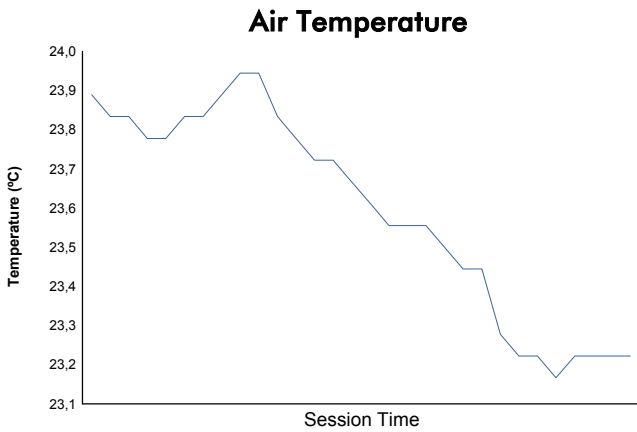

6 Hours of Sao Paulo
Porsche GT3 Cup Brasil
Collective Test 2

Weather Report

Track Status: **DRY**