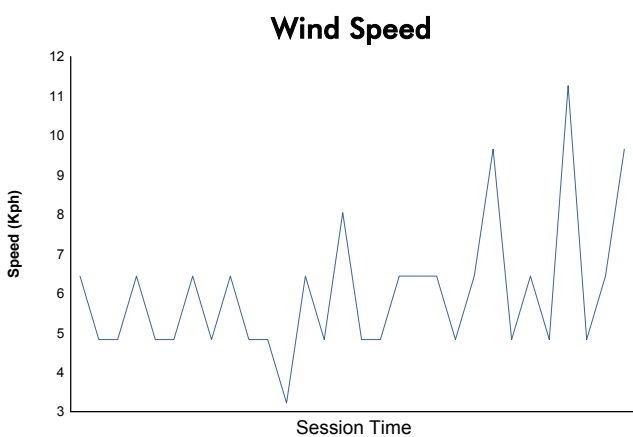

6 Hours of Sao Paulo
Porsche GT3 Cup Brasil
Collective Test 2

Weather Report

Track Status: **DRY**