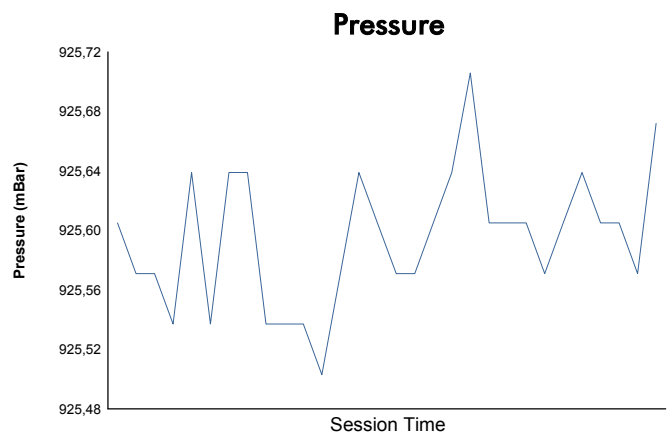

6 Hours of Sao Paulo
Porsche GT3 Cup Brasil
Collective Test 2

Weather Report

Track Status: **DRY**