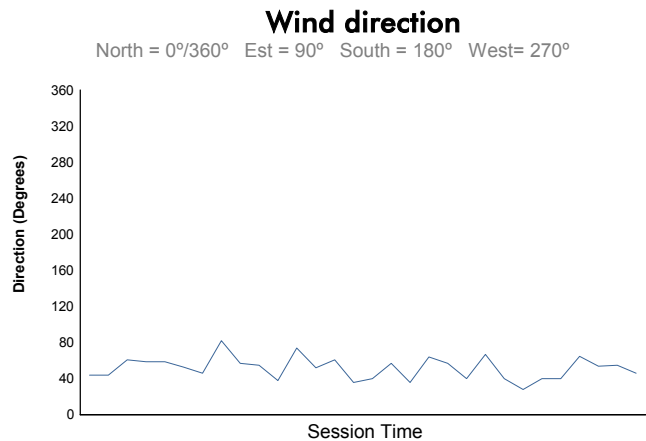

6 Hours of Sao Paulo
Porsche GT3 Cup Brasil
Collective Test 2

Weather Report

Track Status: **DRY**