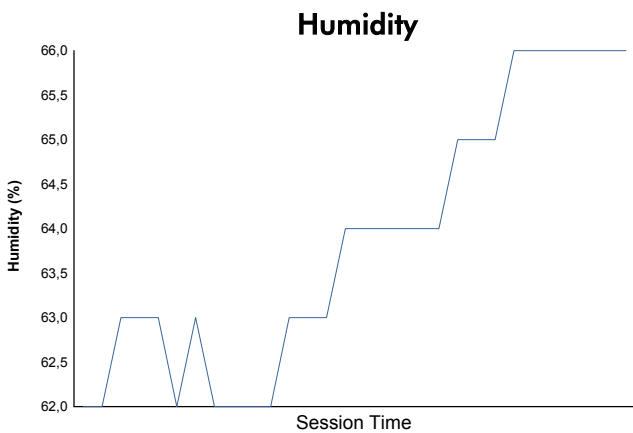

6 Hours of Sao Paulo
Porsche GT3 Cup Brasil
Collective Test 2

Weather Report

Track Status: **DRY**