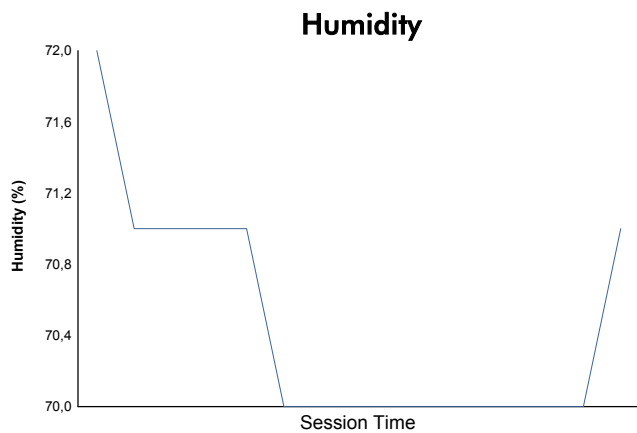

6 Hours of Sao Paulo
Porsche GT3 Cup Brasil
Qualifying

Weather Report

Track Status: **DRY**