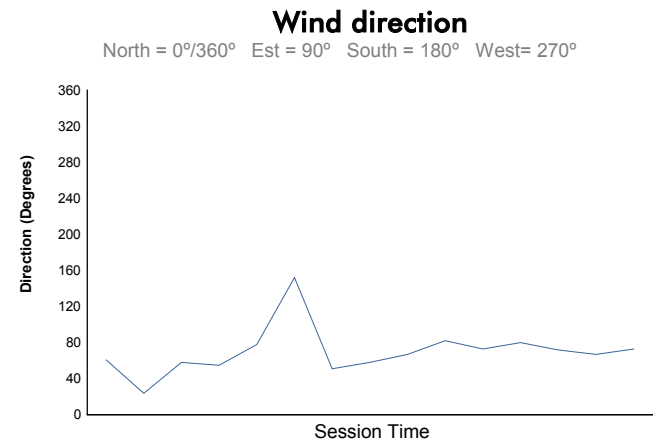

6 Hours of Sao Paulo
Porsche GT3 Cup Brasil
Qualifying

Weather Report

Track Status: **DRY**