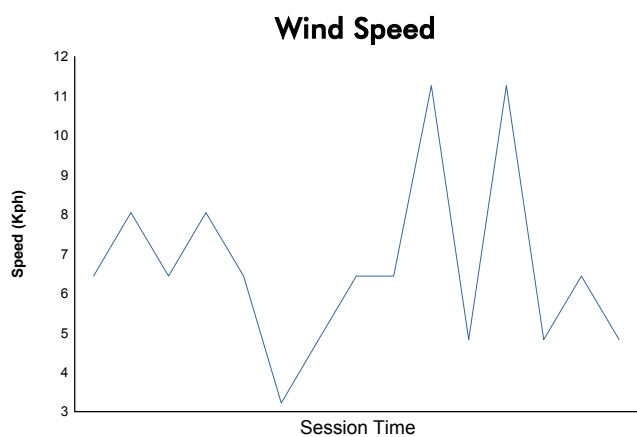

6 Hours of Sao Paulo
Porsche GT3 Cup Brasil
Qualifying

Weather Report

Track Status: **DRY**