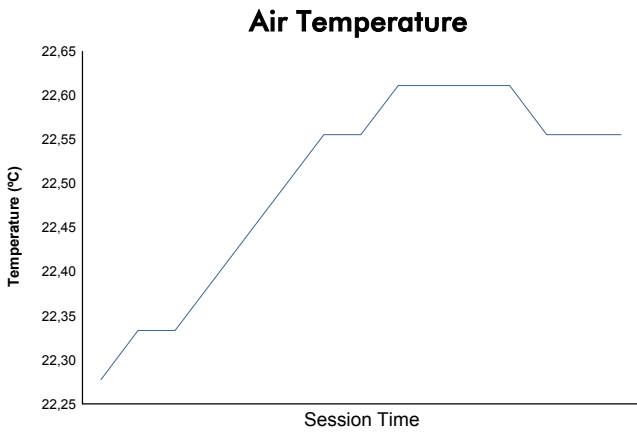

6 Hours of Sao Paulo
Porsche GT3 Cup Brasil
Qualifying

Weather Report

Track Status: **DRY**