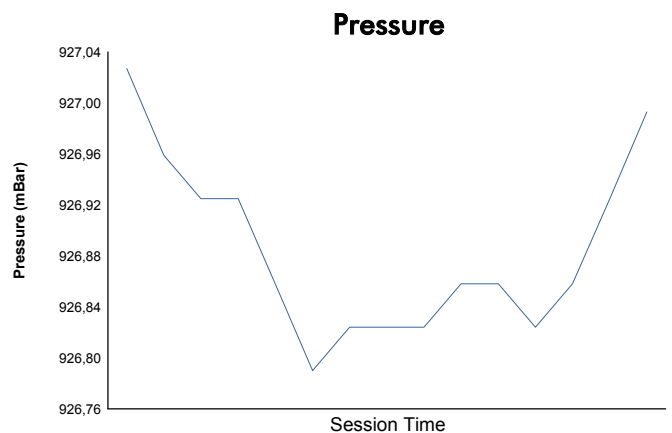

6 Hours of Sao Paulo
Porsche GT3 Cup Brasil
Qualifying

Weather Report

Track Status: **DRY**