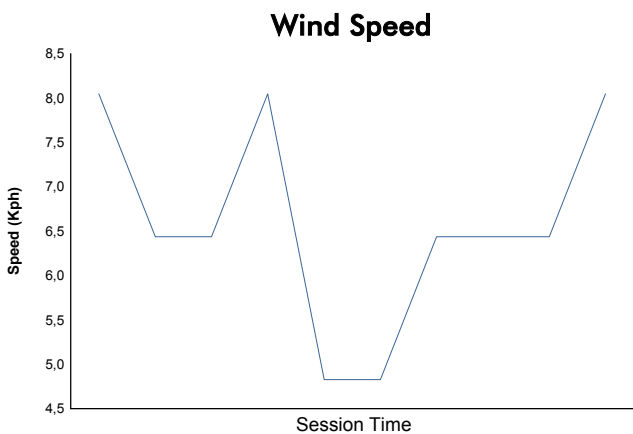

6 Hours of Sao Paulo
Porsche GT3 Cup Brasil
Qualifying TOP TEN

Weather Report

Track Status:

DRY