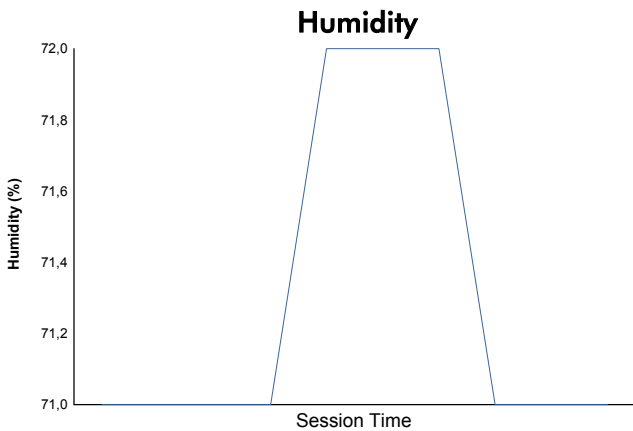

6 Hours of Sao Paulo
Porsche GT3 Cup Brasil
Qualifying TOP TEN

Weather Report

Track Status:

DRY