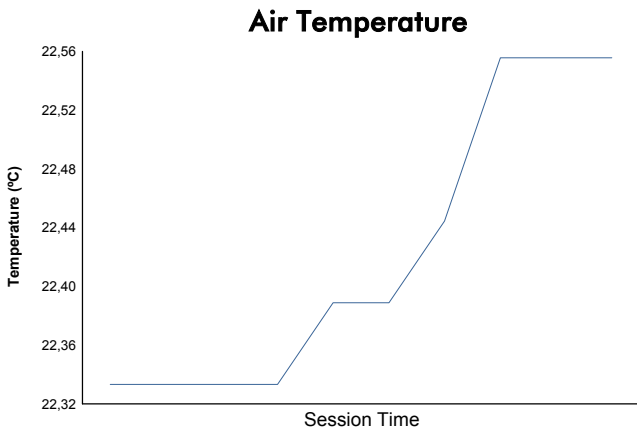

6 Hours of Sao Paulo
Porsche GT3 Cup Brasil
Qualifying TOP TEN

Weather Report

Track Status:

DRY