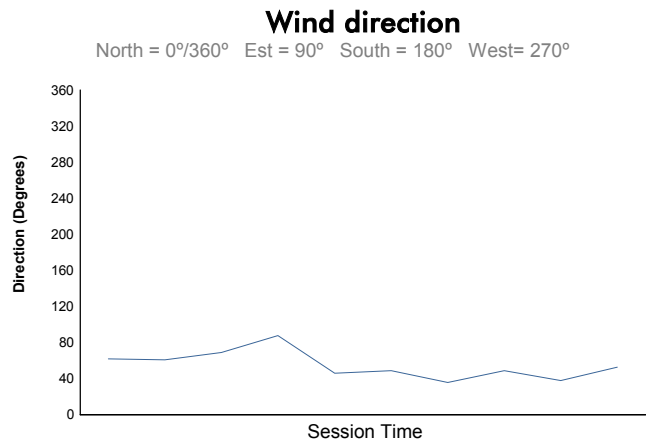

6 Hours of Sao Paulo
Porsche GT3 Cup Brasil
Qualifying TOP TEN

Weather Report

Track Status:

DRY