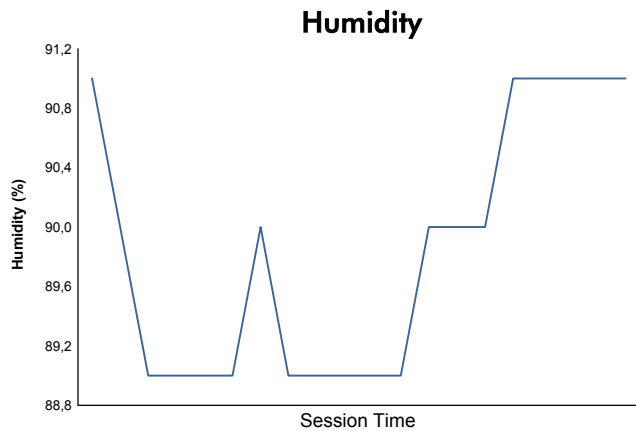

Computerised results and timing service

6 Hours of Nürburgring

FIA WEC

Qualifying LMGTE Pro & LMGTE Am

Weather Report

Track Status: **WET**