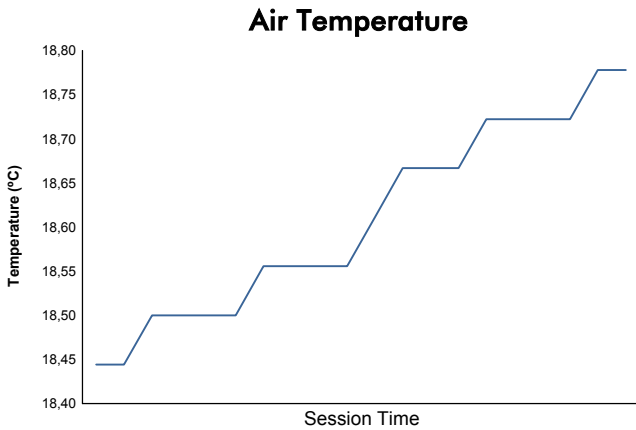

Computerised results and timing service

6 Hours of Nürburgring

FIA WEC

Qualifying LMGTE Pro & LMGTE Am

Weather Report

Track Status: **WET**