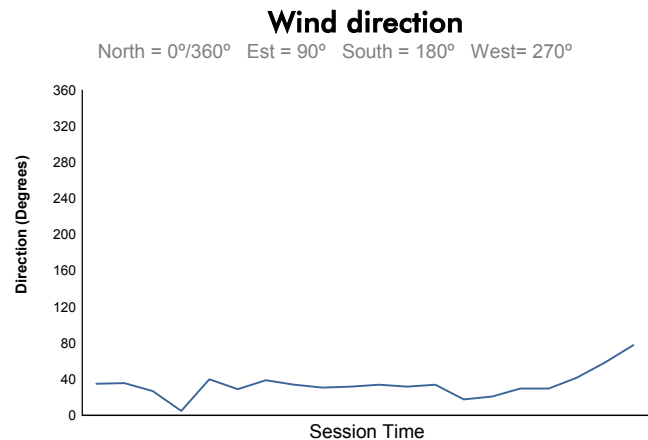

Computerised results and timing service

6 Hours of Nürburgring

FIA WEC

Qualifying LMGTE Pro & LMGTE Am

Weather Report

Track Status: **WET**