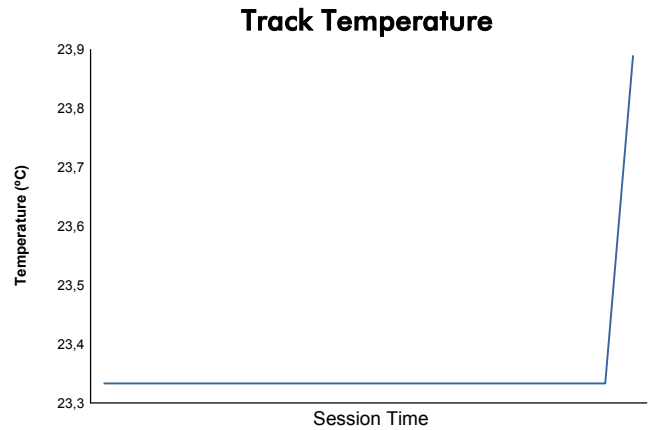

Computerised results and timing service

6 Hours of Nürburgring

FIA WEC

Qualifying LMGTE Pro & LMGTE Am

Weather Report

Track Status: **WET**