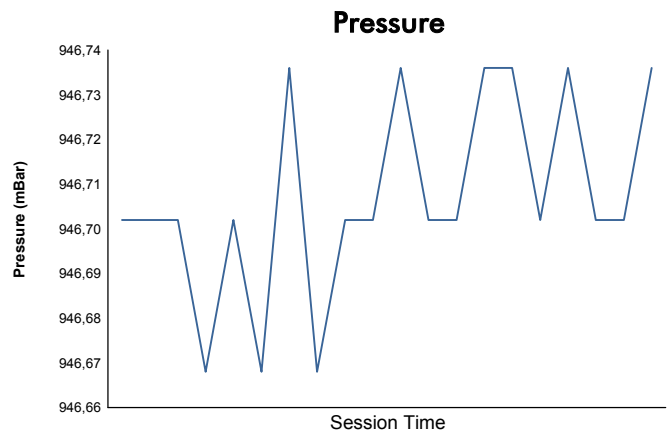

Computerised results and timing service

6 Hours of Nürburgring

FIA WEC

Qualifying LMGTE Pro & LMGTE Am

Weather Report

Track Status: **WET**