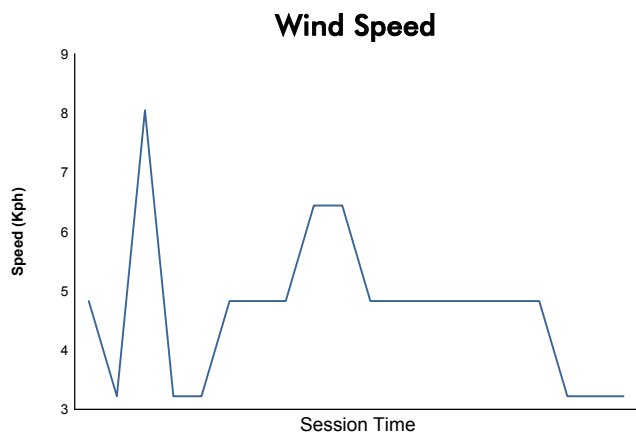

Computerised results and timing service

6 Hours of Nürburgring

FIA WEC

Qualifying LMGTE Pro & LMGTE Am

Weather Report

Track Status: **WET**