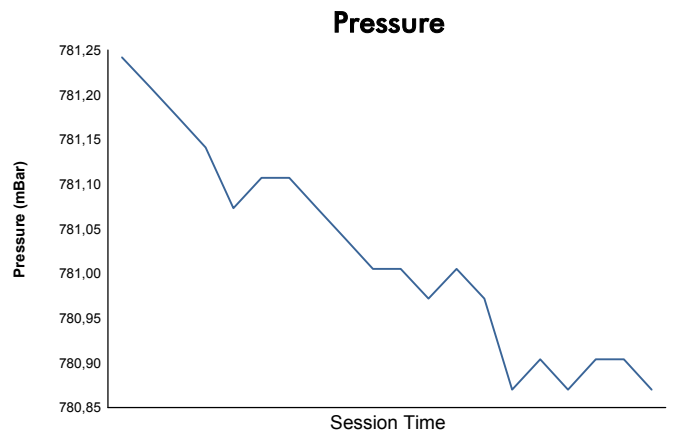

Computerised results and timing service

**6 Hours of Mexico**  
**FIA WEC**  
**Qualifying LMGTE Pro & LMGTE Am**  
**Weather Report**

Track Status: **DRY**