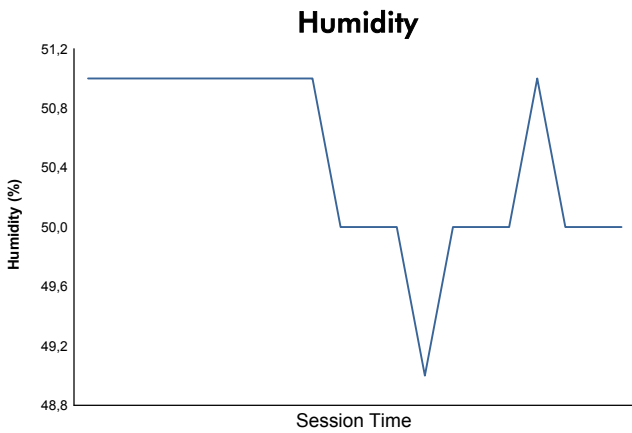

Computerised results and timing service

**6 Hours of Mexico**  
**FIA WEC**  
**Qualifying LMGTE Pro & LMGTE Am**  
**Weather Report**

Track Status: **DRY**