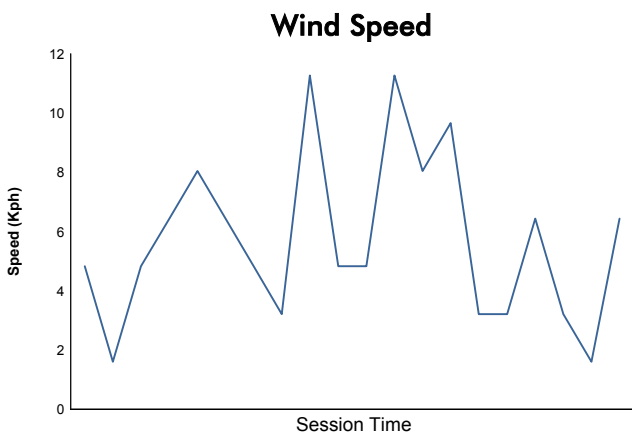

Computerised results and timing service

**6 Hours of Mexico**  
**FIA WEC**  
**Qualifying LMGTE Pro & LMGTE Am**  
**Weather Report**

Track Status: **DRY**