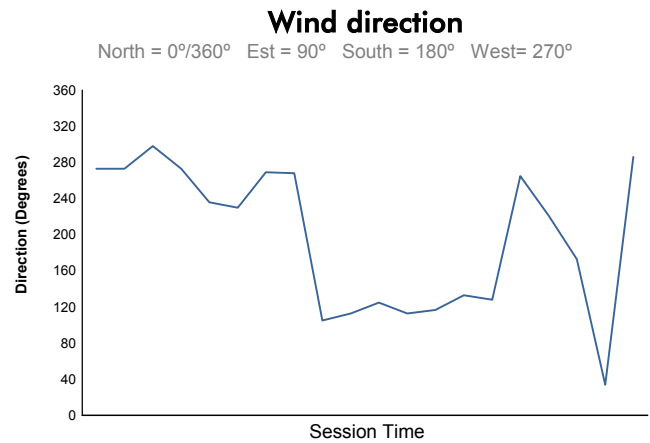

Computerised results and timing service

**6 Hours of Mexico**  
**FIA WEC**  
**Qualifying LMGTE Pro & LMGTE Am**  
**Weather Report**

Track Status: **DRY**