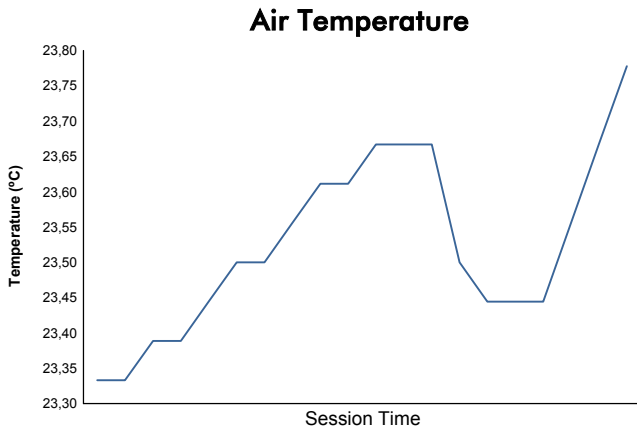

Computerised results and timing service

**6 Hours of Mexico**  
**FIA WEC**  
**Qualifying LMGTE Pro & LMGTE Am**  
**Weather Report**

Track Status: **DRY**