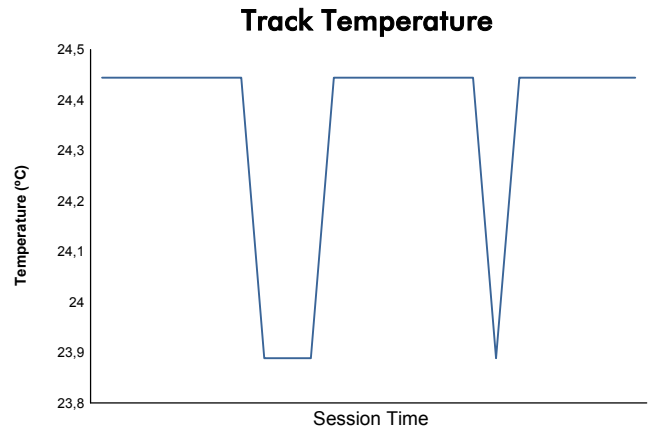

Computerised results and timing service
6 Hours of Mexico
FIA WEC
Qualifying LMP1 & LMP2
Weather Report

Track Status: **DRY**