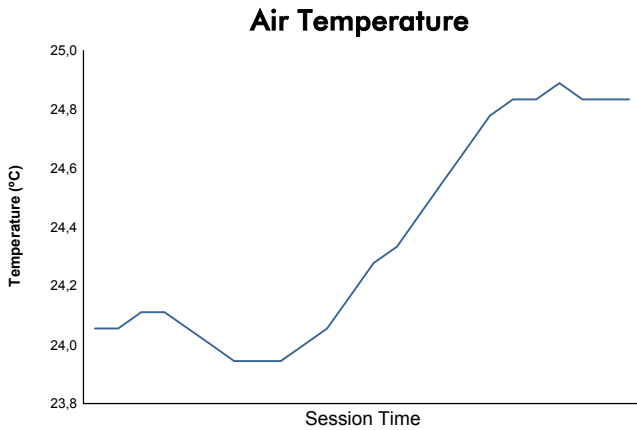

Computerised results and timing service
6 Hours of Mexico
FIA WEC
Qualifying LMP1 & LMP2
Weather Report

Track Status: **DRY**