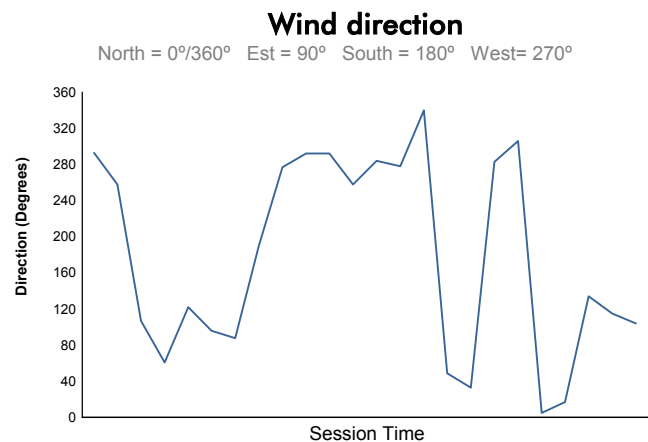

Computerised results and timing service
6 Hours of Mexico
FIA WEC
Qualifying LMP1 & LMP2
Weather Report

Track Status: **DRY**