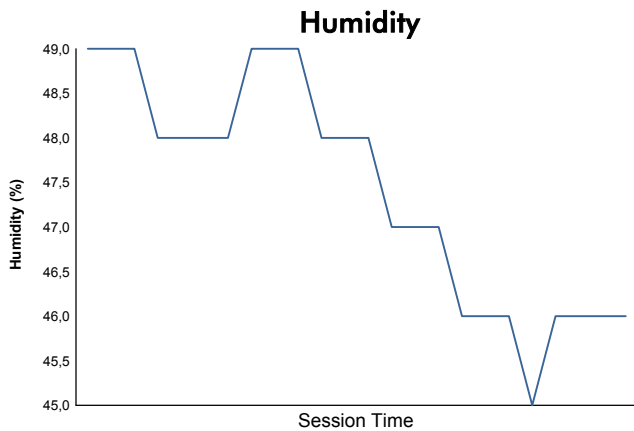

Computerised results and timing service
6 Hours of Mexico
FIA WEC
Qualifying LMP1 & LMP2
Weather Report

Track Status: **DRY**