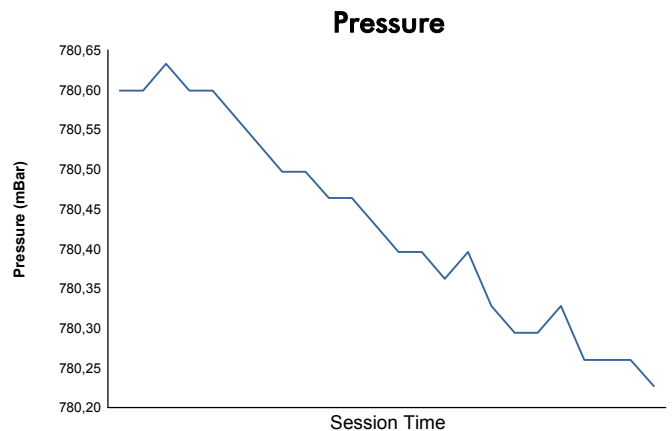

Computerised results and timing service
6 Hours of Mexico
FIA WEC
Qualifying LMP1 & LMP2
Weather Report

Track Status: **DRY**