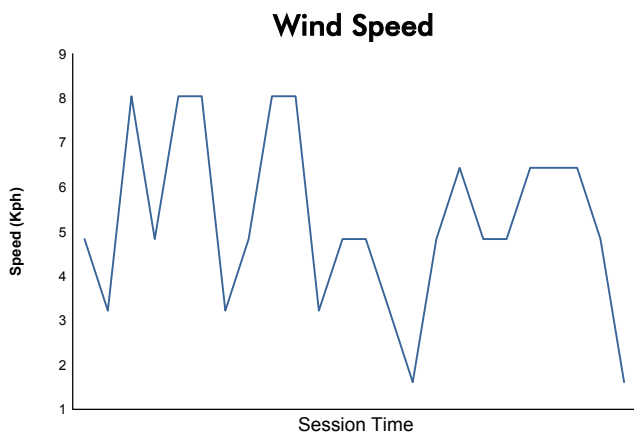

Computerised results and timing service
6 Hours of Mexico
FIA WEC
Qualifying LMP1 & LMP2
Weather Report

Track Status: **DRY**