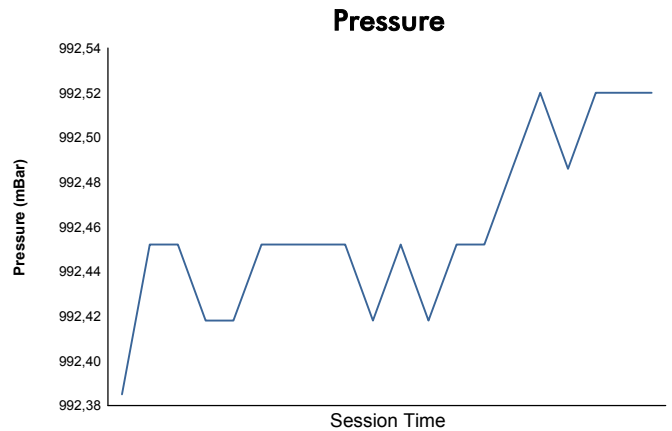

Computerised results and timing service

6 Hours of Circuit of the Americas
FIA WEC
Qualifying LMGTE Pro & LMGTE Am
Weather Report

Track Status:

DRY