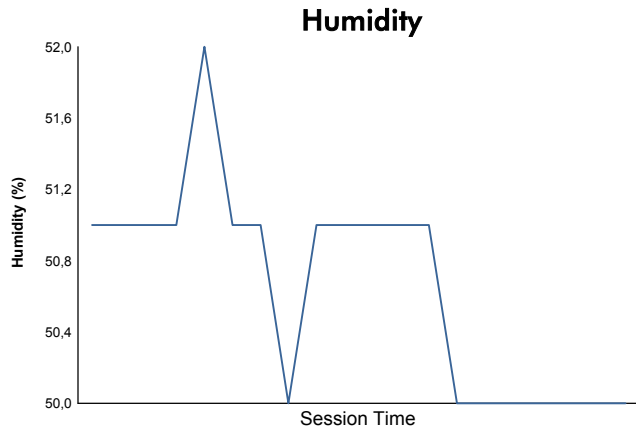

Computerised results and timing service

6 Hours of Circuit of the Americas
FIA WEC
Qualifying LMGTE Pro & LMGTE Am
Weather Report

Track Status:

DRY