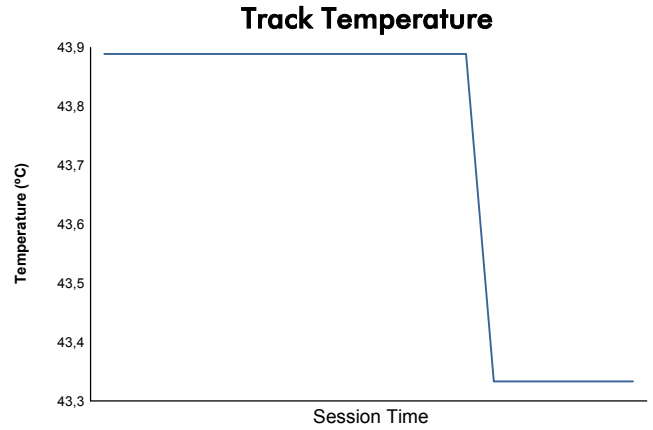

Computerised results and timing service

6 Hours of Circuit of the Americas
FIA WEC
Qualifying LMGTE Pro & LMGTE Am
Weather Report

Track Status:

DRY