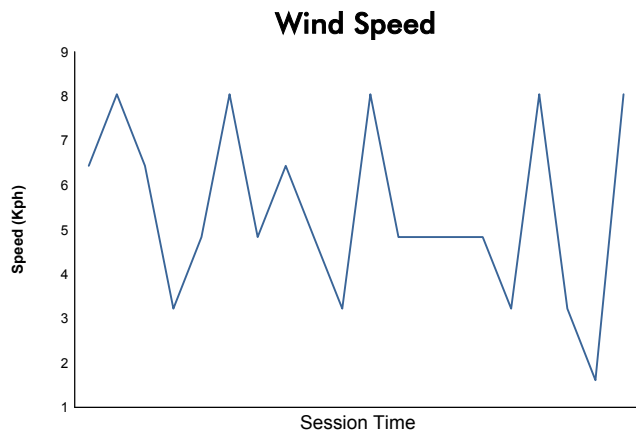

Computerised results and timing service

6 Hours of Circuit of the Americas
FIA WEC
Qualifying LMGTE Pro & LMGTE Am
Weather Report

Track Status:

DRY