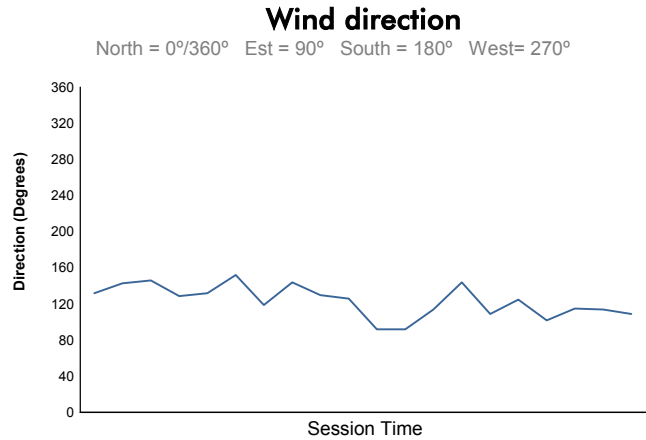

Computerised results and timing service

6 Hours of Circuit of the Americas
FIA WEC
Qualifying LMGTE Pro & LMGTE Am
Weather Report

Track Status:

DRY