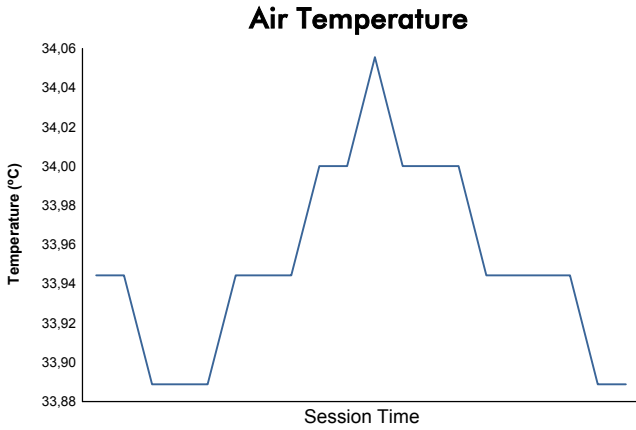

Computerised results and timing service

6 Hours of Circuit of the Americas
FIA WEC
Qualifying LMGTE Pro & LMGTE Am
Weather Report

Track Status:

DRY