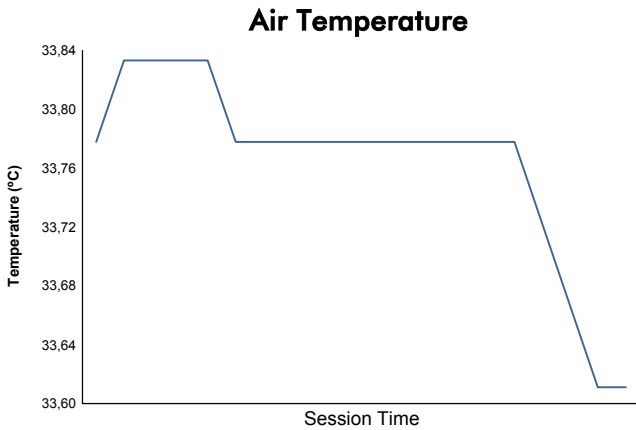

Computerised results and timing service

**6 Hours of Circuit of the Americas**  
**FIA WEC**  
**Qualifying LMP1 & LMP2**  
**Weather Report**

Track Status:

**DRY**