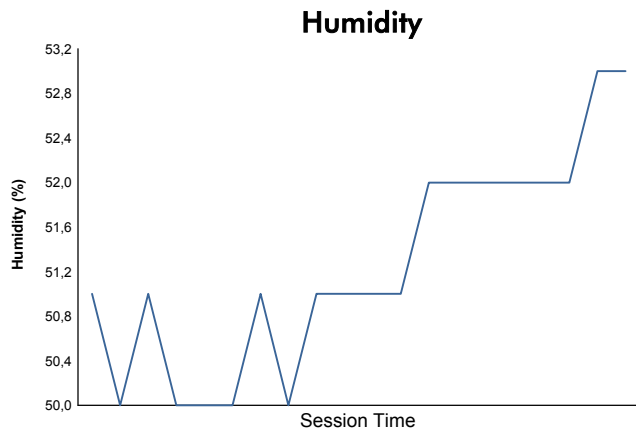

Computerised results and timing service

**6 Hours of Circuit of the Americas**  
**FIA WEC**  
**Qualifying LMP1 & LMP2**  
**Weather Report**

Track Status:

**DRY**