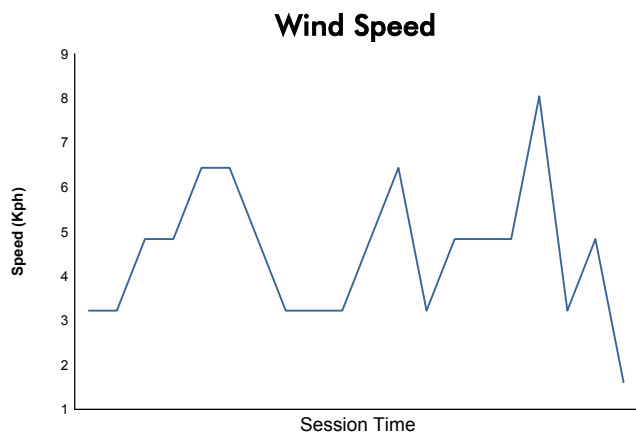

Computerised results and timing service

**6 Hours of Circuit of the Americas**  
**FIA WEC**  
**Qualifying LMP1 & LMP2**  
**Weather Report**

Track Status:

**DRY**