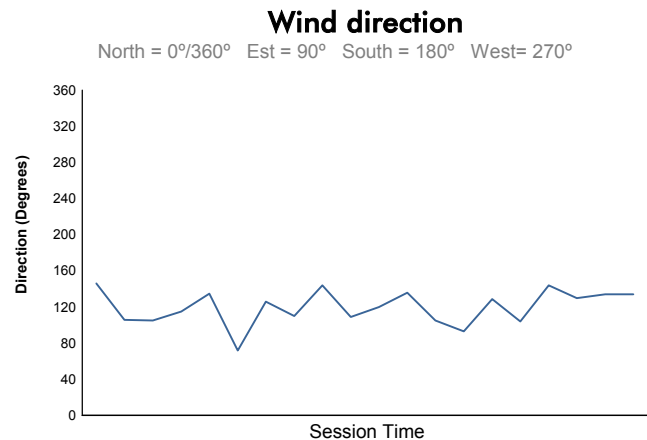

Computerised results and timing service

**6 Hours of Circuit of the Americas**  
**FIA WEC**  
**Qualifying LMP1 & LMP2**  
**Weather Report**

Track Status:

**DRY**