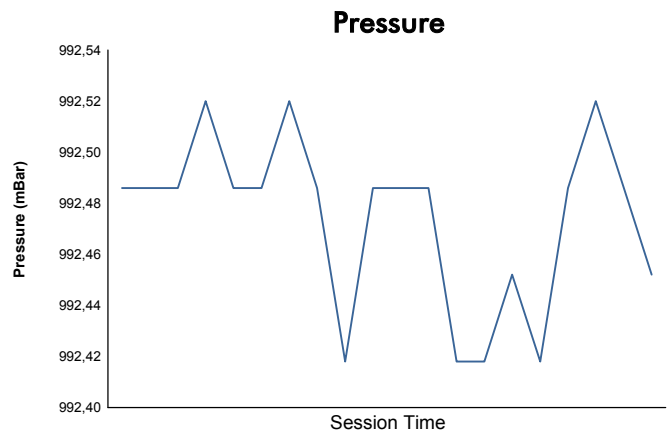

Computerised results and timing service

**6 Hours of Circuit of the Americas**  
**FIA WEC**  
**Qualifying LMP1 & LMP2**  
**Weather Report**

Track Status:

**DRY**